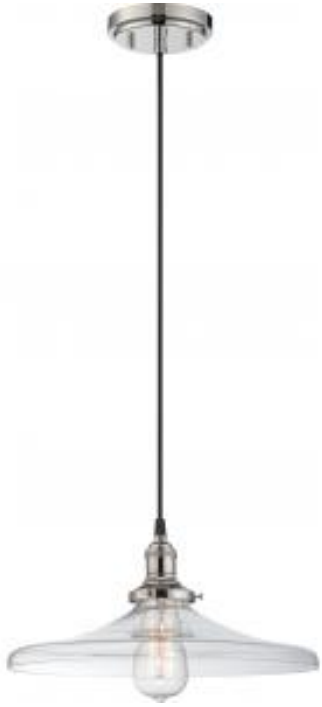

Project Name

Location

Prepared By

NUVO 60-5407

1 LT VINTAGE PENDANT

Notes

[www] 03-22-2021 04:50:52

General

Status	Active
Collection	Vintage
Finish	Polished Nickel
Style	Transitional
Number of Lamps	1
Height (in.)	6.75
Width (in.)	14.00
Indoor or Outdoor Fixture	Indoor

Specifications

Base	Medium
Bulb Type	Incandescent
Max Wattage	100
Voltage	120V
Bulb Included	Yes
Replacement Bulb	S2413
Glass Description	Clear
Weight (lb.)	4.56
Fixture Type	Pendant
Fixture Material	Glass / Metal

Dimensions

Back Plate or Canopy Height (in.)	0.94
Back Plate or Canopy Diameter (in.)	4.92

Compliance

Safety Listing	cULus
Location Rating	Dry
UL Application	Ceiling
Energy Star	No
California Status	Not T24 Compliant
California Prop 65	Lead
RoHS Compliant	Yes

Additional Information

Includes	(1) 12 foot cord; (1) 40W ST19 Medium Base Incandescent Lamp
Warranty	1 Year Limited - Fixtures