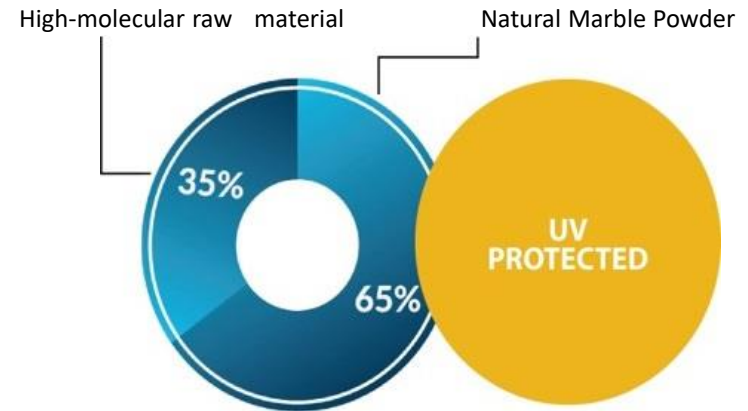

NūVō™

SHOWER WALLS

Lifetime
Warranty

NO VOC
(Volatile Organic
Compound)

Environmentally
Friendly

NO DOP
(Diocetyl Phthalate)

Slide Resistant

Stain Resistant

Waterproof

Lightweight Panel

Core Materials:

- A sophisticated, precise blend of 65% natural marble powder and 35% high-molecular raw material.

Surface Layer:

- Surface is enhanced with multiple layers of an environmentally friendly, water-based UV/wear coating.