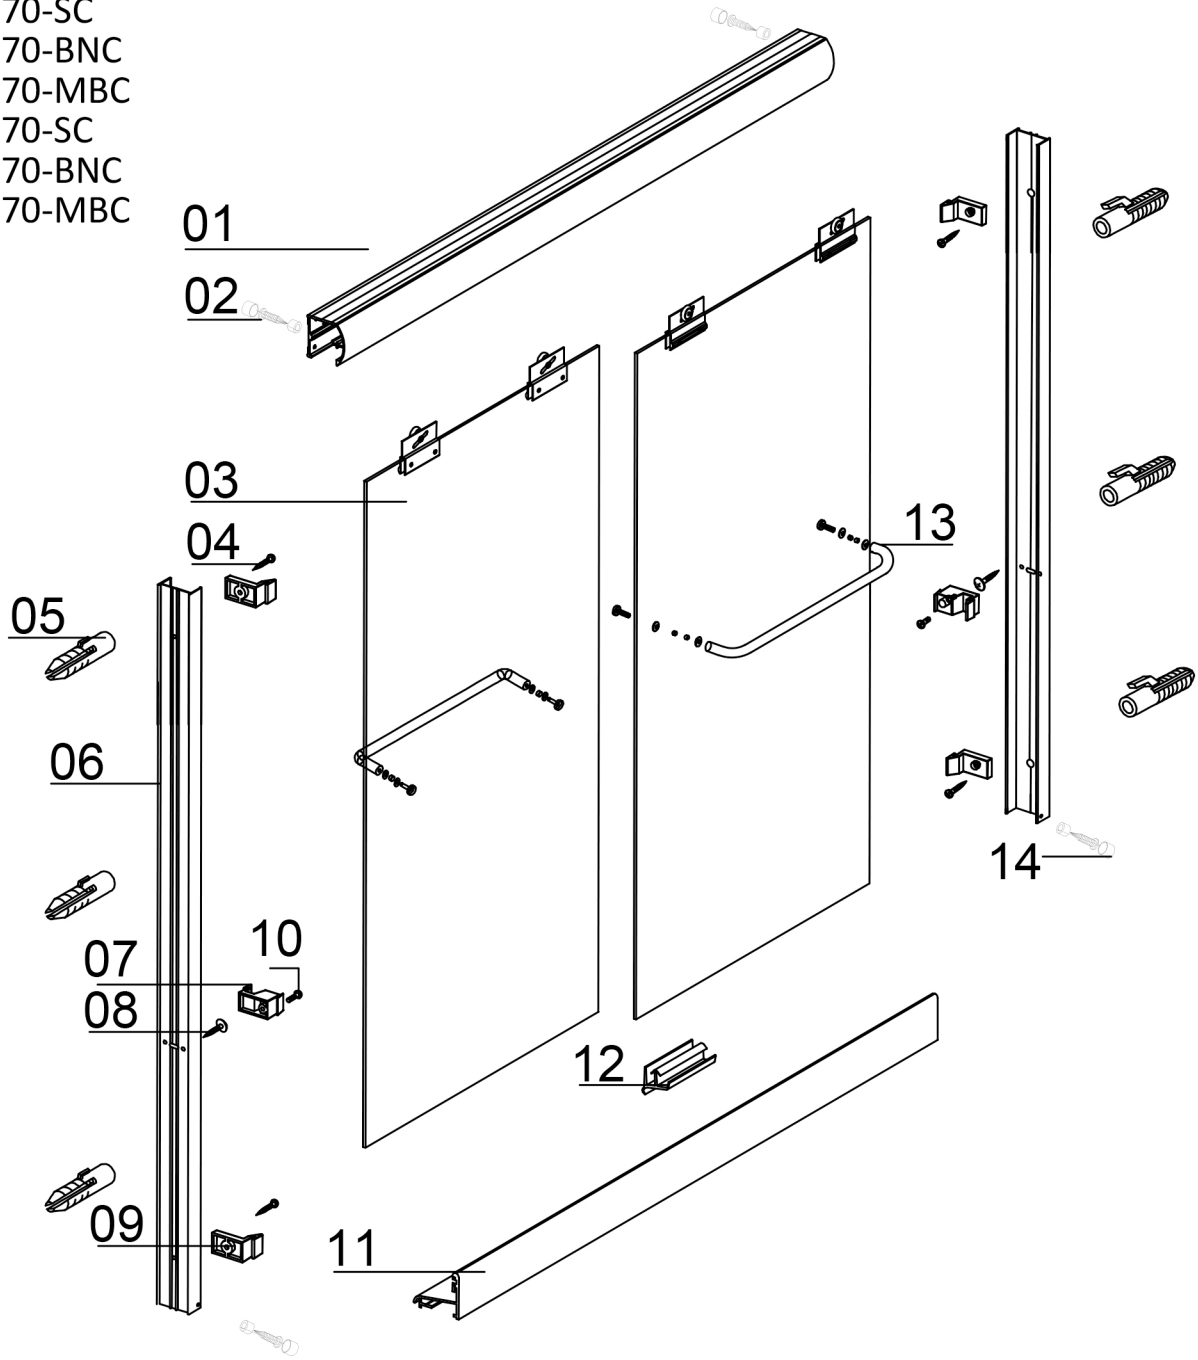

Rainier Shower Door

Item No.

RAN-4870-SC

RAN-4870-BNC

RAN-4870-MBC

RAN-6070-SC

RAN-6070-BNC

RAN-6070-MBC

3/16" Thickness:

Vertical Systems:

- 20" Wide Panels
- 80" and 66" Tall
- 7 Panels Per Kit

Horizontal Systems:

- 96" Floor to Ceiling
- 12 Panels Per Kit

K-Series Seated Base

K-SB6032L

Tolerance on dimensions $\pm 1 / 4$ "