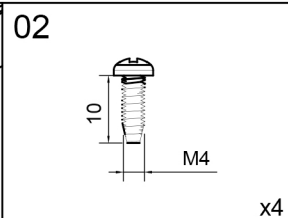

Rainier Shower Door

Item No.

RAN-4870-SC

RAN-4870-BNC

RAN-4870-MBC

RAN-6070-SC

RAN-6070-BNC

RAN-6070-MBC

3/16" Thickness:

Vertical Systems:

- 20" Wide Panels
- 80" and 66" Tall
- 7 Panels Per Kit

Horizontal Systems:

- 96" Floor to Ceiling
- 12 Panels Per Kit

K-Series Seated Base

K-SB6032L

Tolerance on dimensions $\pm 1 / 4$ "