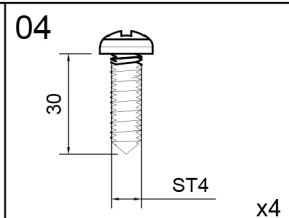

Rainier Shower Door

Item No.

RAN-4870-SC

RAN-4870-BNC

RAN-4870-MBC

RAN-6070-SC

RAN-6070-BNC

RAN-6070-MBC

3/16" Thickness:

Vertical Systems:

- 20" Wide Panels
- 80" and 66" Tall
- 7 Panels Per Kit

Horizontal Systems:

- 96" Floor to Ceiling
- 12 Panels Per Kit

K-Series Seated Base

K-SB6032L

Tolerance on dimensions $\pm 1 / 4$ "