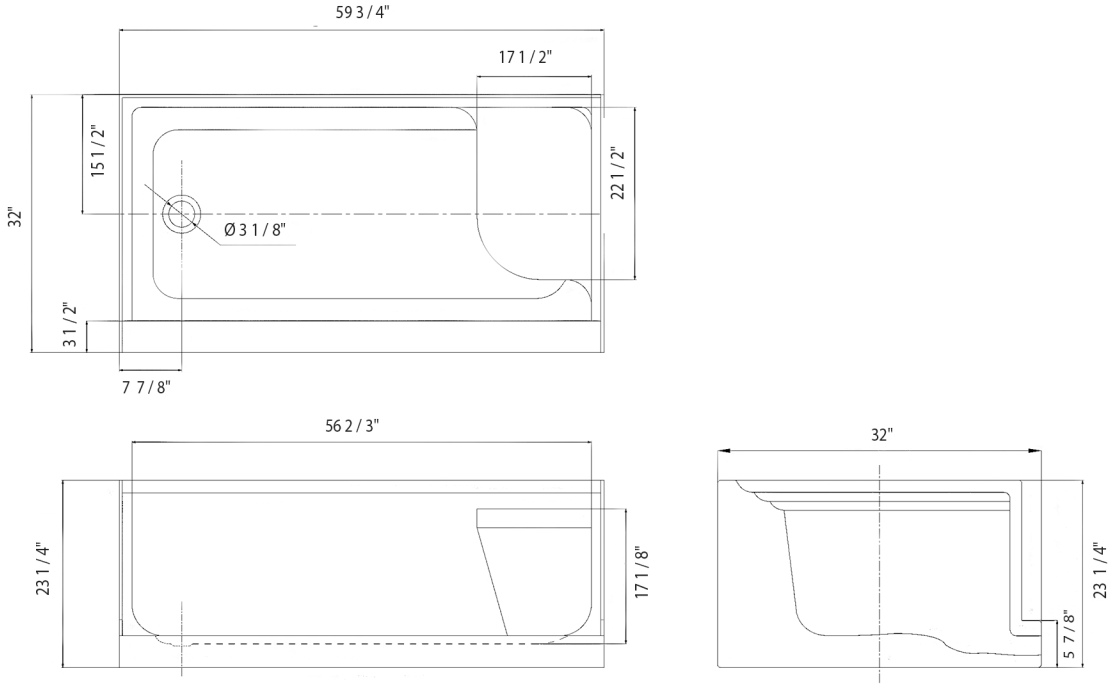

Rainier Shower Door

Item No.

RAN-4870-SC

RAN-4870-BNC

RAN-4870-MBC

RAN-6070-SC

RAN-6070-BNC

RAN-6070-MBC

3/16" Thickness:

Vertical Systems:

- 20" Wide Panels
- 80" and 66" Tall
- 7 Panels Per Kit

Horizontal Systems:

- 96" Floor to Ceiling
- 12 Panels Per Kit

K-Series Seated Base

K-SB6032L

Tolerance on dimensions $\pm 1 / 4$ "