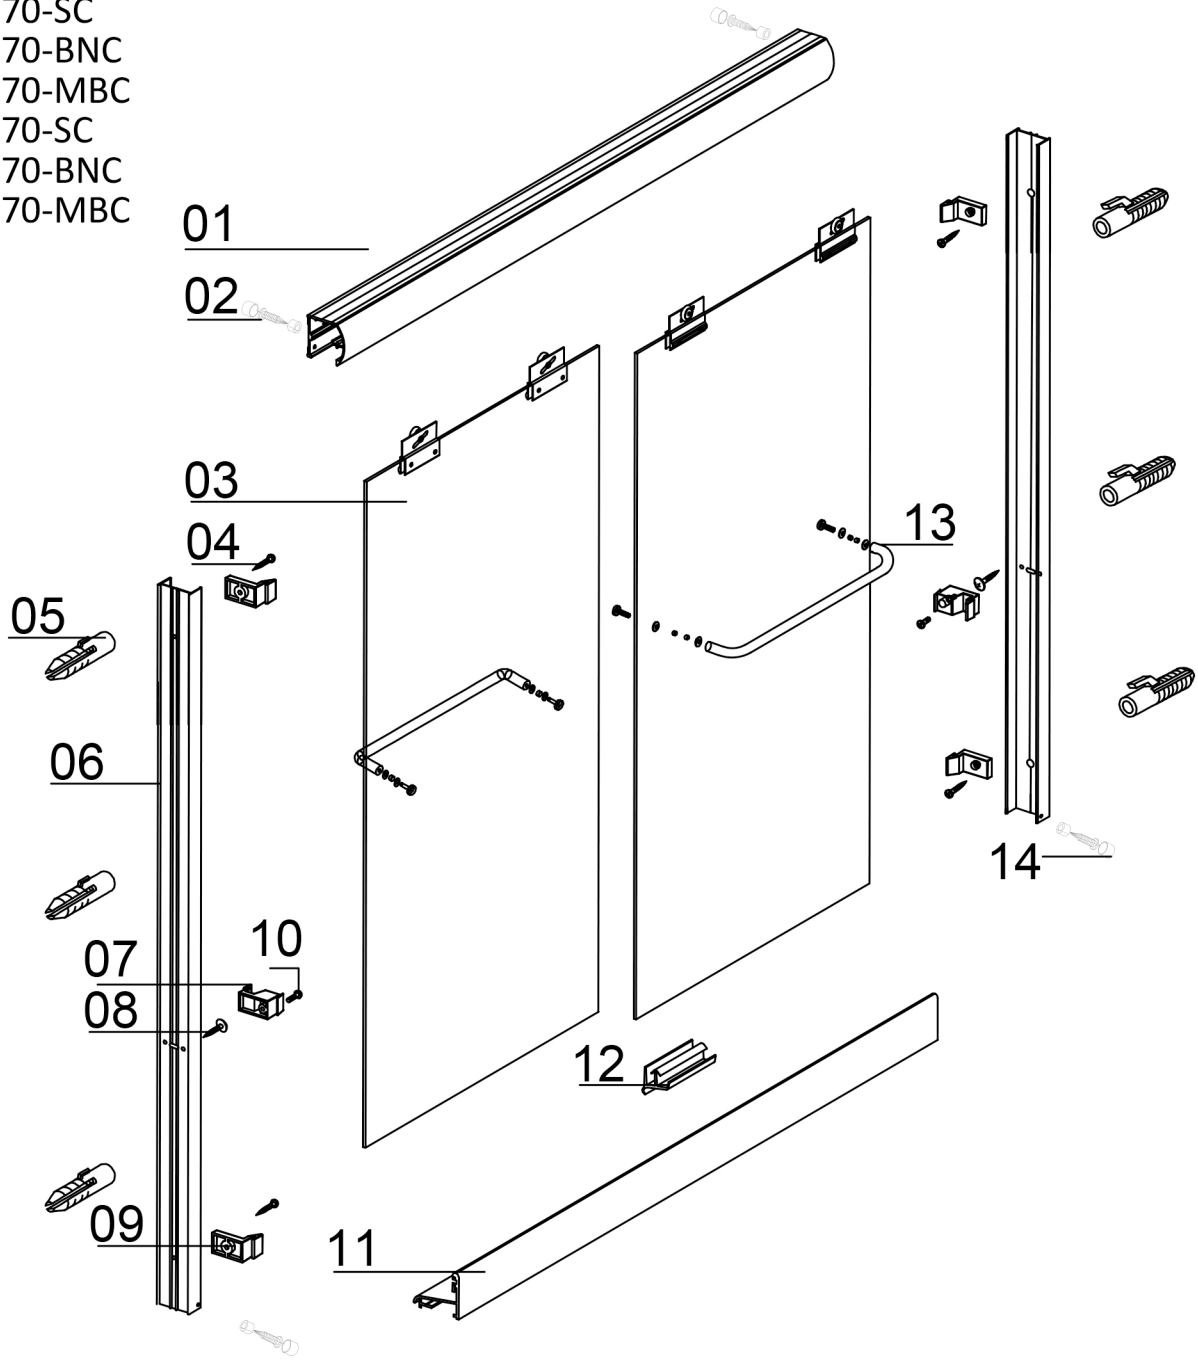

Rainier Shower Door

Item No.

RAN-4870-SC

RAN-4870-BNC

RAN-4870-MBC

RAN-6070-SC

RAN-6070-BNC

RAN-6070-MBC

3/16" Thickness:

Vertical Systems:

- 20" Wide Panels
- 80" and 66" Tall
- 7 Panels Per Kit

Horizontal Systems:

- 96" Floor to Ceiling
- 12 Panels Per Kit

K-SERIES Acrylic Base

K-UT09-6030R