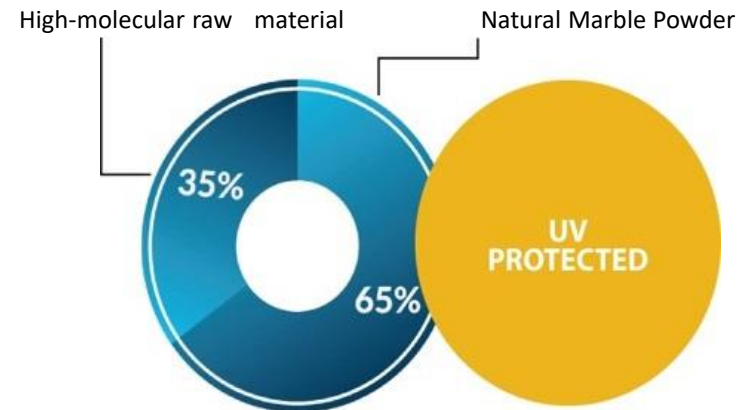

NūVō™

SHOWER WALLS

Lifetime
Warranty

NO VOC
(Volatile Organic
Compound)

Environmentally
Friendly

NO DOP
(Diocetyl Phthalate)

Slide Resistant

Stain Resistant

Waterproof

Lightweight Panel

Core Materials:

- A sophisticated, precise blend of 65% natural marble powder and 35% high-molecular raw material.

Surface Layer:

- Surface is enhanced with multiple layers of an environmentally friendly, water-based UV/wear coating.