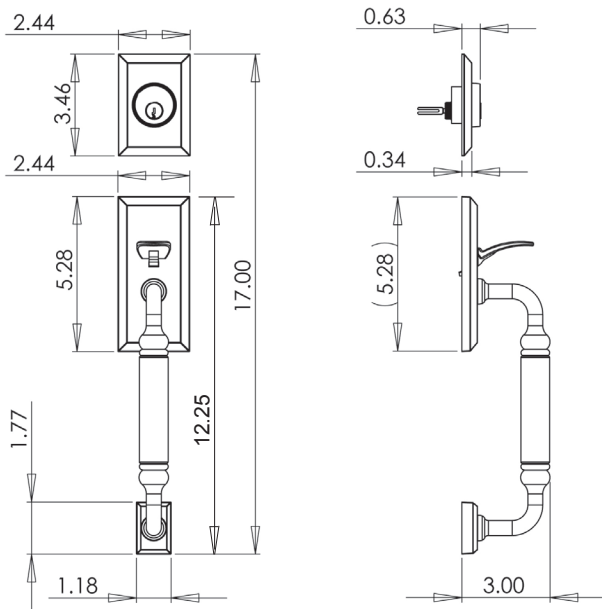

TECHNICAL SPECIFICATIONS

New York Handleset – C Grip

- > Collection: Nostalgic
- > Design code: NYKCGR
- > Material: Solid Forged Brass
- > Functions: Single Cylinder

Minimum bore distance is recommended at 5"