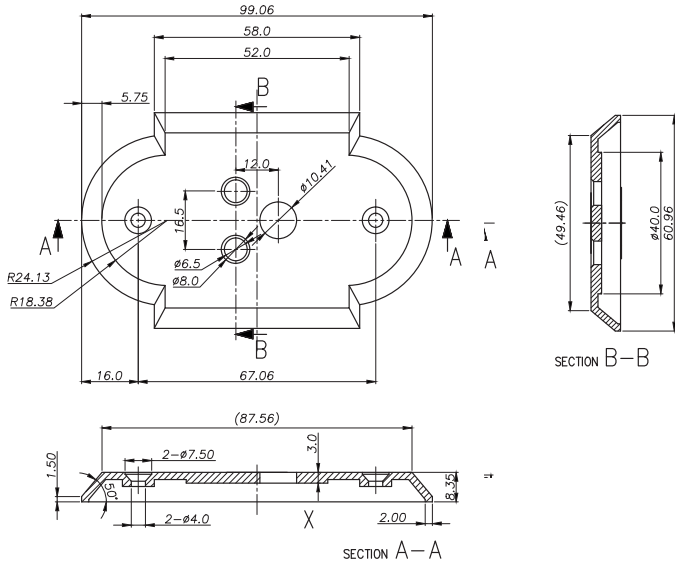

Cottage Deadbolt

- > Collection: Nostalgic
- > Design code: COT
- > Material: Solid Forged Brass
- > Functions: Single Cylinder, Double Cylinder

Available Finishes

Cottage Deadbolts shown in Oil-Rubbed Bronze