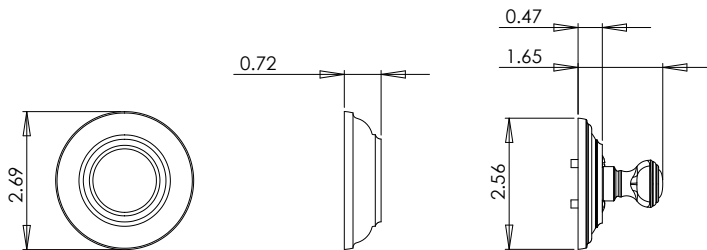

## Classic Deadbolt

- > Collection: Nostalgic
- > Design code: CLA
- > Material: Solid Forged Brass
- > Functions: Single Cylinder, Double Cylinder

Classic Deadbolts shown in Antique Brass