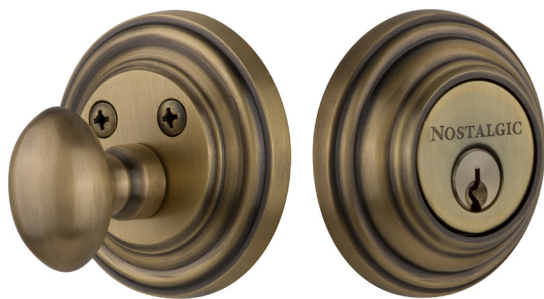

## Classic Deadbolt

- > Collection: Nostalgic
- > Design code: CLA
- > Material: Solid Forged Brass
- > Functions: Single Cylinder, Double Cylinder

Classic Deadbolts shown in Antique Brass

### Available Finishes

Antique Brass (AB)

Antique Pewter (AP)

Bright Chrome (BC)

Polished Brass (PB)

Oil-Rubbed Bronze (OB)

Satin Nickel (SN)

Unlacquered Brass (ULB)