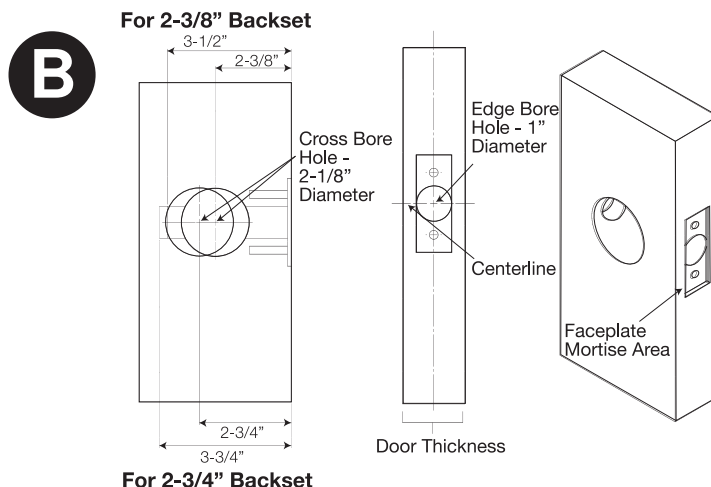

Rosette Door Hardware Installation Instructions

Updated October 2014

Privacy

Note: Passages and privacies fit doors 1-3/8" to 1-3/4" thick

Note: if knobs do not turn freely, rotate one knob counterclockwise 1/4 turn.