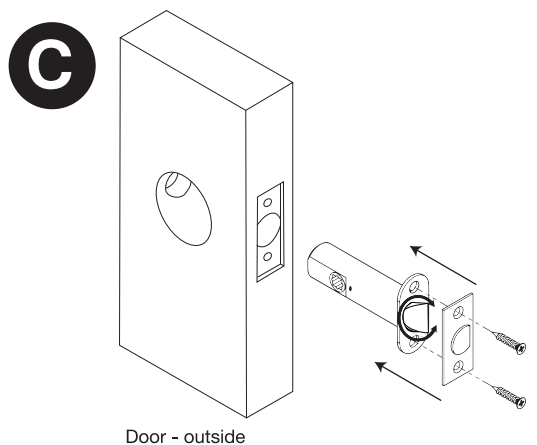

Rosette Door Hardware Installation Instructions

Updated October 2014

Privacy

Note: Passages and privacies fit doors 1-3/8" to 1-3/4" thick

Note: if knobs do not turn freely, rotate one knob counterclockwise 1/4 turn.