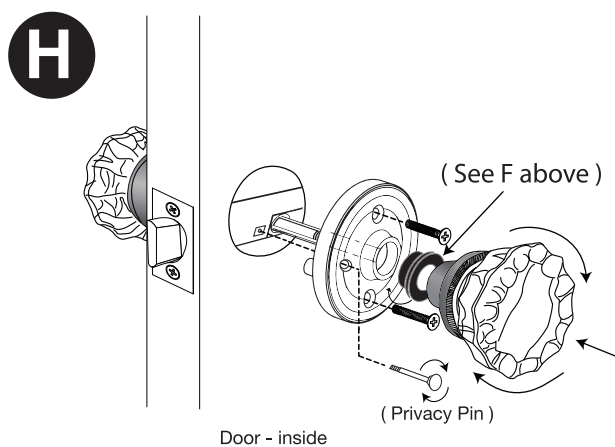

Rosette Door Hardware Installation Instructions

Updated October 2014

Privacy

Note: Passages and privacies fit doors 1-3/8" to 1-3/4" thick

Note: if knobs do not turn freely, rotate one knob counterclockwise 1/4 turn.