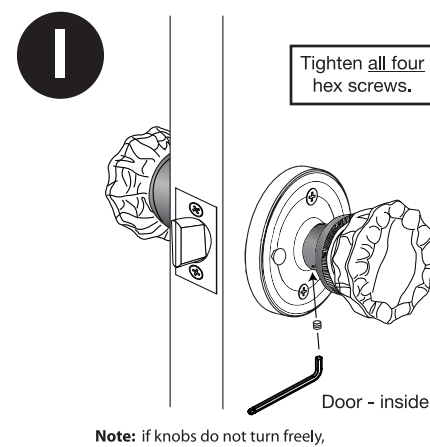

Rosette Door Hardware Installation Instructions

Updated October 2014

Privacy

Note: Passages and privacies fit doors 1-3/8" to 1-3/4" thick

Note: if knobs do not turn freely, rotate one knob counterclockwise 1/4 turn.