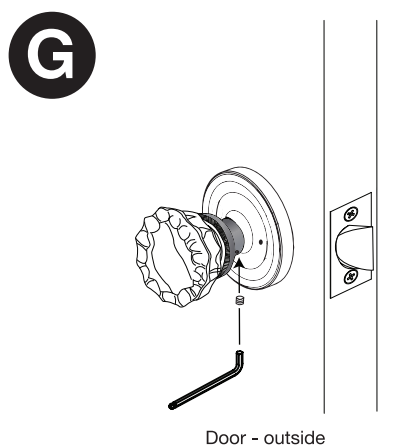

Rosette Door Hardware Installation Instructions

Updated October 2014

Privacy

Note: Passages and privacies fit doors 1-3/8" to 1-3/4" thick

Note: if knobs do not turn freely, rotate one knob counterclockwise 1/4 turn.