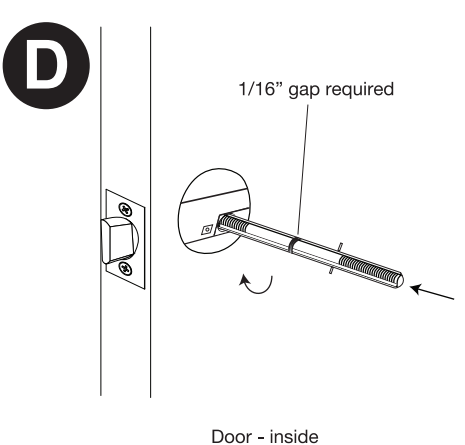

Rosette Door Hardware Installation Instructions

Updated October 2014

Privacy

Note: Passages and privacies fit doors 1-3/8" to 1-3/4" thick

Note: if knobs do not turn freely, rotate one knob counterclockwise 1/4 turn.