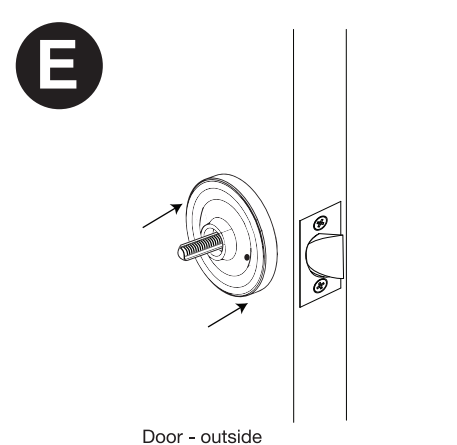

Rosette Door Hardware Installation Instructions

Updated October 2014

Privacy

Note: Passages and privacies fit doors 1-3/8" to 1-3/4" thick

Note: if knobs do not turn freely, rotate one knob counterclockwise 1/4 turn.