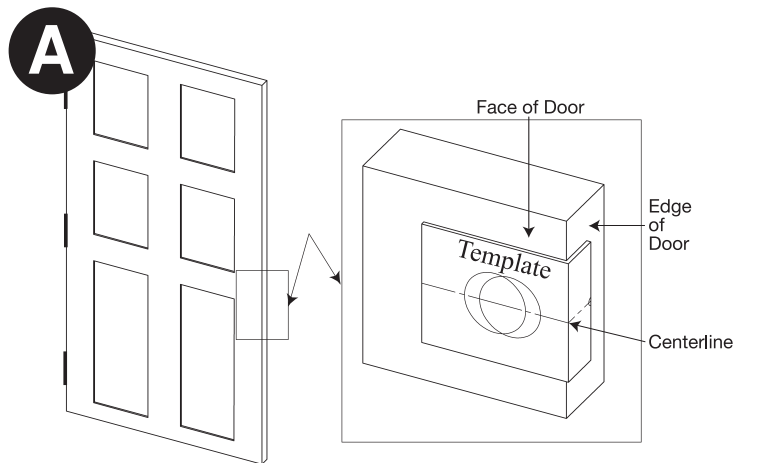

Rosette Door Hardware Installation Instructions

Updated October 2014

Privacy

Note: Passages and privacies fit doors 1-3/8" to 1-3/4" thick

Note: if knobs do not turn freely, rotate one knob counterclockwise 1/4 turn.