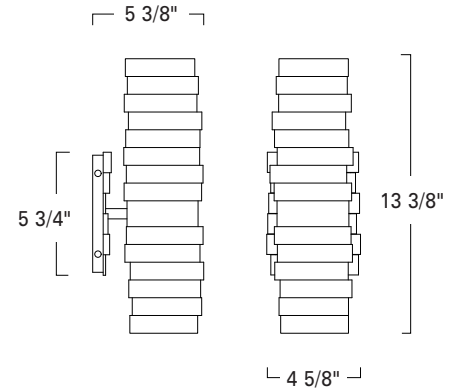

Murano  
9765-SB-IC

Murano  
9765-CH-IC

Murano  
9765-MB-IC

Product Name / Model / Dimensions			Finish Options	Diffuser Options	Lamping Options
Murano - 9765			<b>Standard</b> Chrome / CH Matte Black / MB Satin Brass / SB	<b>Standard</b> Clear Ice Glass / IC Top Glass: 7" H x 3.625" W Bottom Glass: 5.25" H x 3.625" W	<b>Standard</b> LED Replacement lamps only (2) 60 Watt Medium Base T10/5, B10, T14 recommended
Height	Width	Projection			
13.375"	4.625"	5.5"			
Backplate 5.75" H x 4.625" W x 1" D					