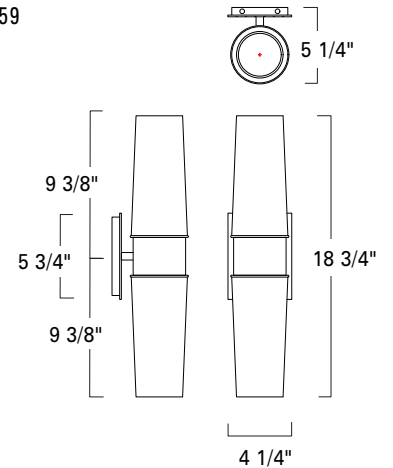

Icycle Single Sconce
9758-CH-FR

Icycle Single Sconce
9758-MB-CLGR

Icycle Double Sconce
9759-CH-FR

Icycle Double Sconce
9759-MB-CLGR

9758

9759

Product Name / Model / Dimensions				Finish Options	Diffuser Options	Lamping Options
Icycle Single Sconce - 9758 Icycle Double Sconce - 9759				Standard Chrome / CH Matte Black / MB	Standard Frosted Glass / FR Clear to Chrome Gradient Glass / CLGR 9758: 8 1/4" H x 4" W 9759: (2) 8 1/4" H x 4" W	Standard Incandescent / IND 9758 (1) 60 Watt, Medium Base Edison T10 Recommended
Series	Height	Width	Projection			
9758	12.25"	4.25"	5.25"			
9759	18.75"	4.25"	5.25"			
Backplate 5.75" H x 4.25" W						