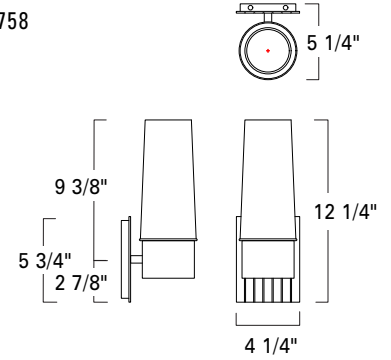

Icycle Single Sconce
9758-CH-FR

Icycle Single Sconce
9758-MB-CLGR

Icycle Double Sconce
9759-CH-FR

Icycle Double Sconce
9759-MB-CLGR

9758

9759

Product Name / Model / Dimensions				Finish Options	Diffuser Options	Lamping Options
Icycle Single Sconce - 9758 Icycle Double Sconce - 9759				Standard Chrome / CH Matte Black / MB	Standard Frosted Glass / FR Clear to Chrome Gradient Glass / CLGR 9758: 8 1/4" H x 4" W 9759: (2) 8 1/4" H x 4" W	Standard Incandescent / IND 9758 (1) 60 Watt, Medium Base Edison T10 Recommended
Series	Height	Width	Projection			
9758	12.25"	4.25"	5.25"			
9759	18.75"	4.25"	5.25"			
Backplate 5.75" H x 4.25" W						