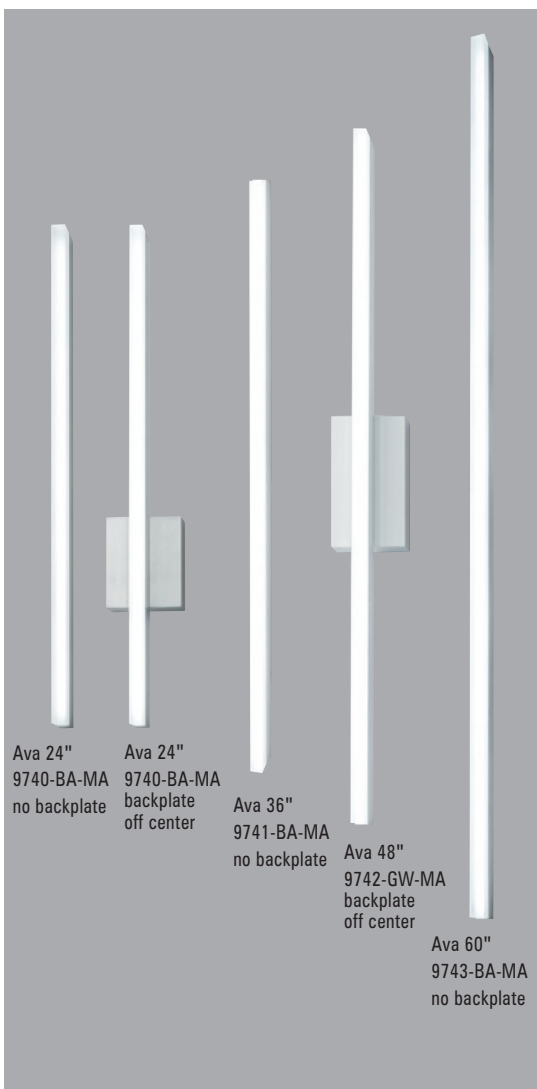

Norwell Lighting

Product Name **Ava Sconce 24", 36", 48", 60"**
 Model Number **9740, 9741, 9742, 9743**
 Project Name _____
 Fixture Type _____ Quantity _____

*When product is ordered with no backplate, driver is installed into wall

ADA LED-

Product Name / Model / Dimensions			Finish Options	Acrylic	Lamping Options		
Ava - 9740,9741,9742,9743			Standard Brushed Aluminum / BA Gloss White / GW	Standard Matte Opal Acrylic / MA	Standard LED / LED		
SKU	Height	Projection*			SKU	Wattage	Integrated LED
9740	24"	3.25"			9740	16	1170 lumens, 3000K, 85 CRI, 0-10VDC dimming
9741	36"	3.25"			9741	25	1900 lumens, 3000K, 85 CRI, 0-10VDC dimming
9742	48"	3.25"			9742	34	2560 lumens, 3000K, 85 CRI, 0-10VDC dimming
9743	60"	3.25"	9743	41	3180 lumens, 3000K, 85 CRI, 0-10VDC dimming		
* Product projection with backplate / BK Product width .75" no backplate / NBK Product width with backplate 4.50" Backplate 24" 4.50" H x 4.50" W Backplate 36", 48" and 60", 7.00" H x 4.50" W							