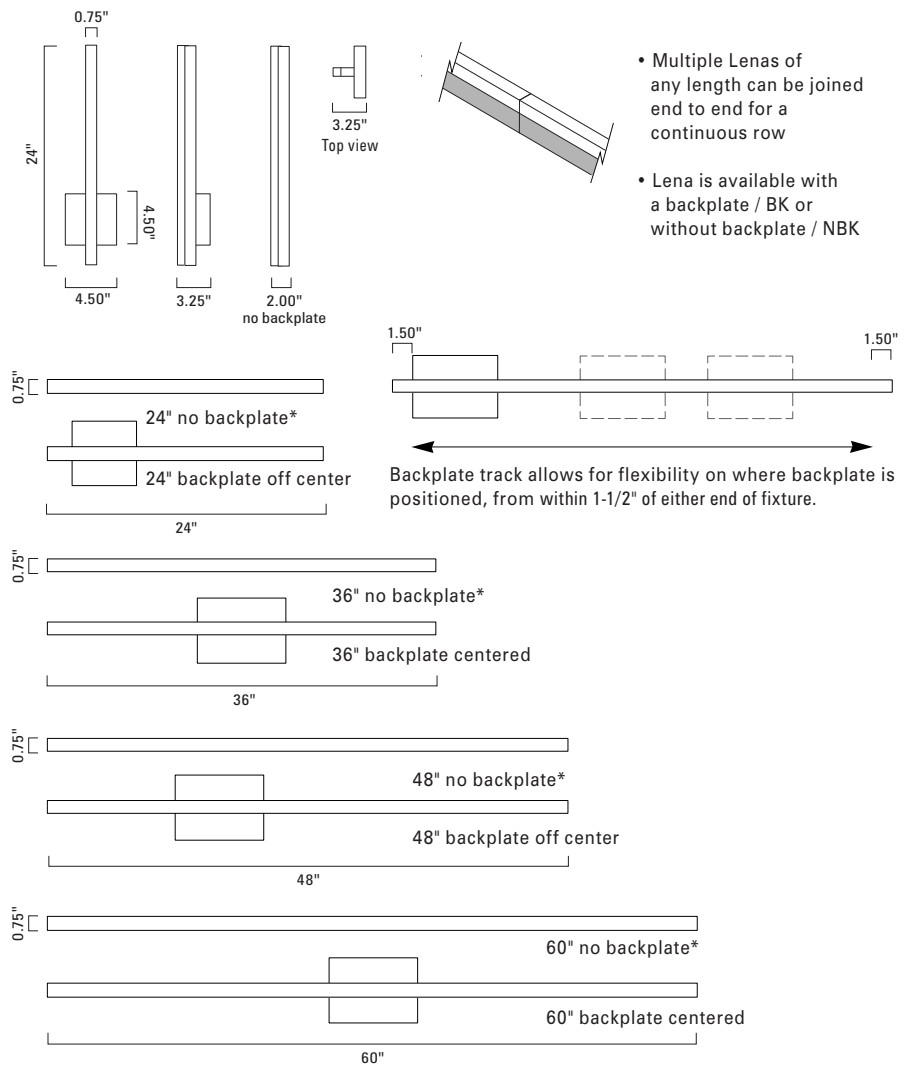

Norwell Lighting

Product Name **Ava Sconce 24", 36", 48", 60"**
 Model Number **9740, 9741, 9742, 9743**
 Project Name _____
 Fixture Type _____ Quantity _____

*When product is ordered with no backplate, driver is installed into wall

ADA LED-

Product Name / Model / Dimensions			Finish Options	Acrylic	Lamping Options		
Ava - 9740,9741,9742,9743			Standard Brushed Aluminum / BA Gloss White / GW	Standard Matte Opal Acrylic / MA	Standard LED / LED		
SKU	Height	Projection*			SKU	Wattage	Integrated LED
9740	24"	3.25"			9740	16	1170 lumens, 3000K, 85 CRI, 0-10VDC dimming
9741	36"	3.25"			9741	25	1900 lumens, 3000K, 85 CRI, 0-10VDC dimming
9742	48"	3.25"			9742	34	2560 lumens, 3000K, 85 CRI, 0-10VDC dimming
9743	60"	3.25"	9743	41	3180 lumens, 3000K, 85 CRI, 0-10VDC dimming		
* Product projection with backplate / BK Product width .75" no backplate / NBK Product width with backplate 4.50" Backplate 24" 4.50" H x 4.50" W Backplate 36", 48" and 60", 7.00" H x 4.50" W							