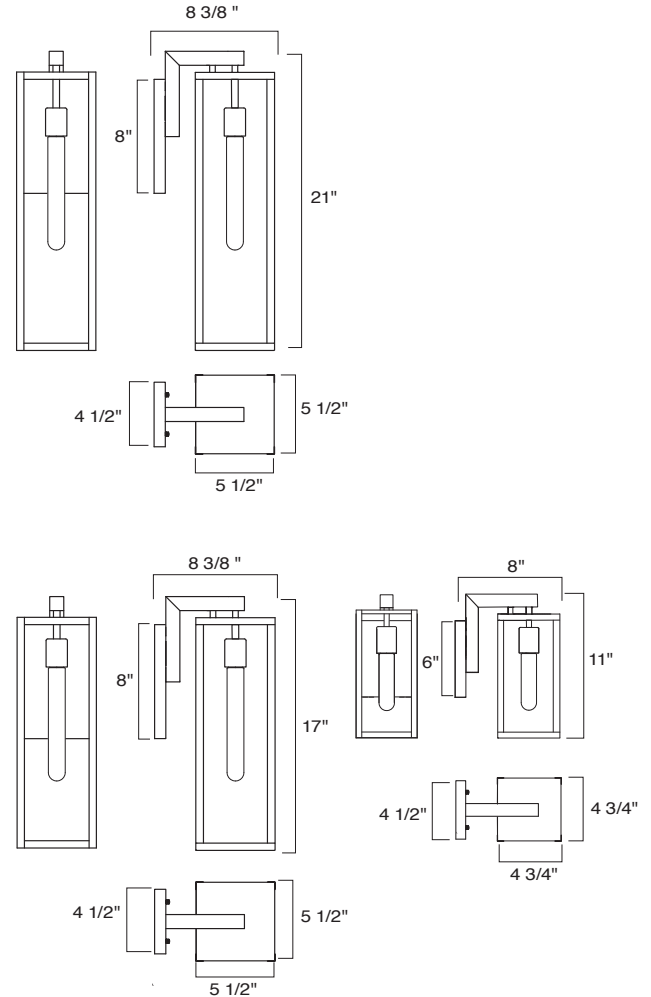

Norwell Lighting

Product Name **Capture**
 Model Number **1185, 1186, 1187**
 Project Name _____
 Fixture Type _____ Quantity _____

INC-

Product Name / Model / Dimensions				Finish Options	Glass	Lamping Options
Capture Small Scence - 1185 Capture Medium Scence - 1186 Capture Large Scence - 1187				Standard Black (BL)	Standard Clear Glass (CL)	Standard Incandescent (IN) (1) 75 Watt Edison T10 Recommended
Series	Height	Width	Projection			
1185	11"	4 3/4"	8"			
1186	17"	5 1/2"	8 3/8"			
1187	21"	5 1/2"	8 3/8"			
1185 Backplate 6" H x 4.5" W 1186 and 1187 Backplate 8" H x 4.5" W						