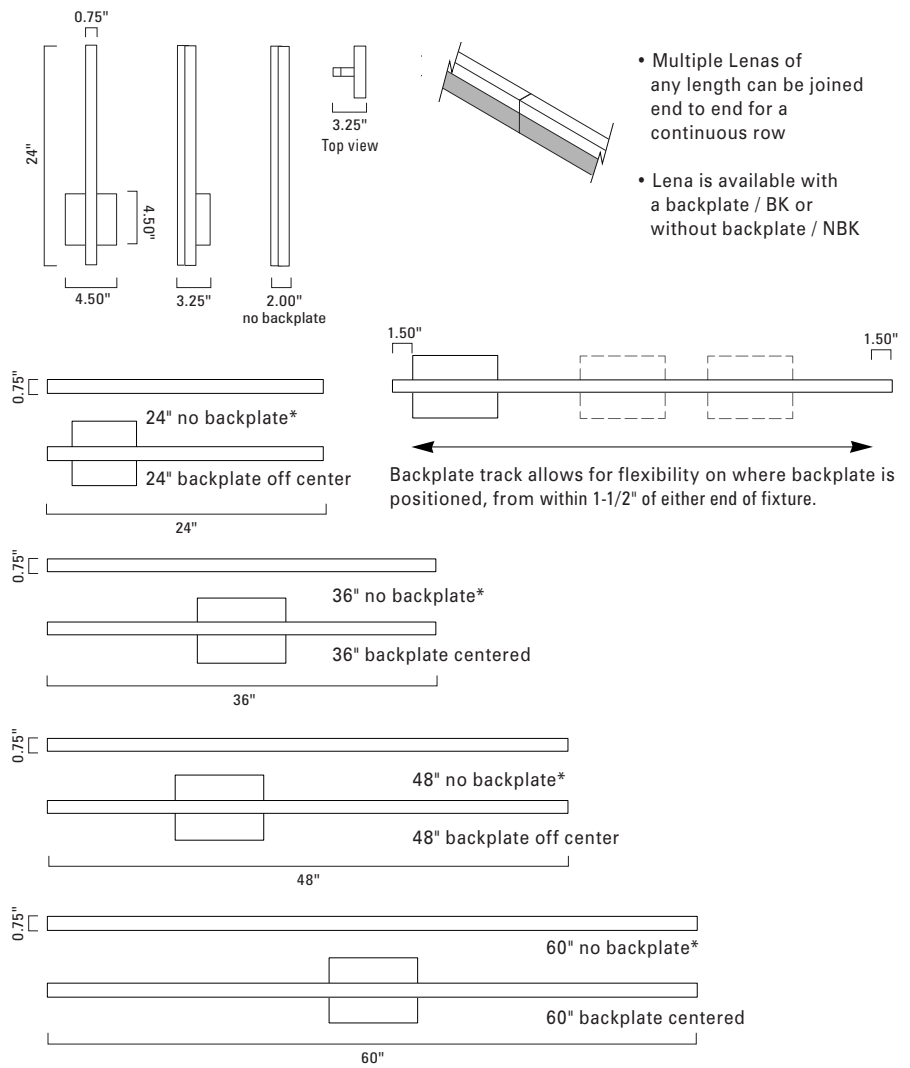

# Norwell Lighting

Product Name **Ava Sconce 24", 36", 48", 60"**  
 Model Number **9740, 9741, 9742, 9743**  
 Project Name \_\_\_\_\_  
 Fixture Type \_\_\_\_\_ Quantity \_\_\_\_\_

ADA LED-

Product Name / Model / Dimensions			Finish Options	Acrylic	Lamping Options		
<b>Ava - 9740,9741,9742,9743</b>			<b>Standard</b> Brushed Aluminum / BA Gloss White / GW	<b>Standard</b> Matte Opal Acrylic / MA	<b>Standard</b> LED / LED		
SKU	Height	Projection*			SKU	Wattage	Integrated LED
9740	24"	3.25"			9740	16	1170 lumens, 3000K, 85 CRI, 0-10VDC dimming
9741	36"	3.25"			9741	25	1900 lumens, 3000K, 85 CRI, 0-10VDC dimming
9742	48"	3.25"			9742	34	2560 lumens, 3000K, 85 CRI, 0-10VDC dimming
9743	60"	3.25"	9743	41	3180 lumens, 3000K, 85 CRI, 0-10VDC dimming		
* Product projection with backplate / BK Product width .75" no backplate / NBK Product width with backplate 4.50" Backplate 24" 4.50" H x 4.50" W Backplate 36", 48" and 60", 7.00" H x 4.50" W							