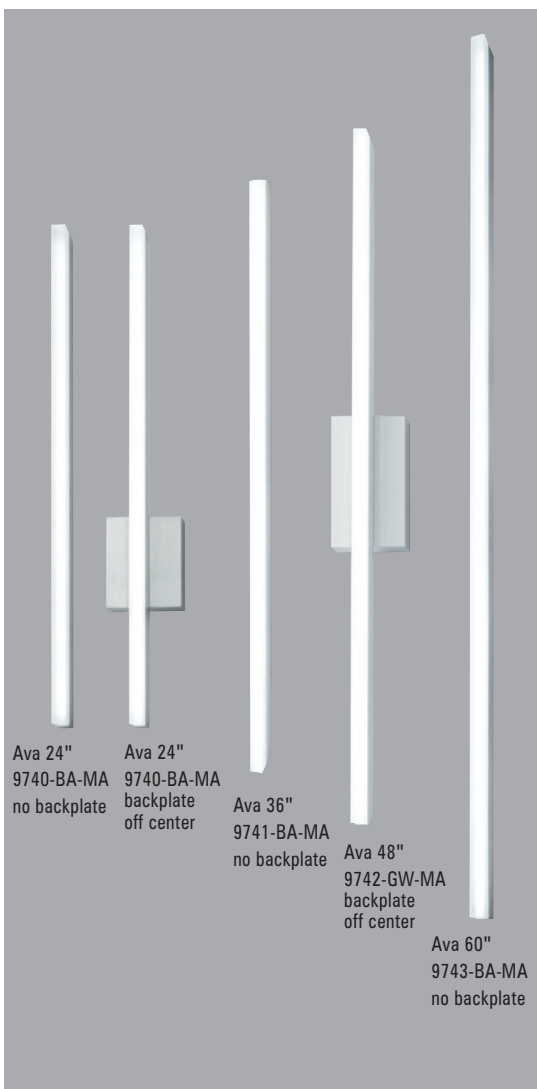

# Norwell Lighting

Product Name **Ava Sconce 24", 36", 48", 60"**  
 Model Number **9740, 9741, 9742, 9743**  
 Project Name \_\_\_\_\_  
 Fixture Type \_\_\_\_\_ Quantity \_\_\_\_\_

ADA LED-

Product Name / Model / Dimensions			Finish Options	Acrylic	Lamping Options		
<b>Ava - 9740,9741,9742,9743</b>			<b>Standard</b> Brushed Aluminum / BA Gloss White / GW	<b>Standard</b> Matte Opal Acrylic / MA	<b>Standard</b> LED / LED		
SKU	Height	Projection*			SKU	Wattage	Integrated LED
9740	24"	3.25"			9740	16	1170 lumens, 3000K, 85 CRI, 0-10VDC dimming
9741	36"	3.25"			9741	25	1900 lumens, 3000K, 85 CRI, 0-10VDC dimming
9742	48"	3.25"			9742	34	2560 lumens, 3000K, 85 CRI, 0-10VDC dimming
9743	60"	3.25"	9743	41	3180 lumens, 3000K, 85 CRI, 0-10VDC dimming		
* Product projection with backplate / BK Product width .75" no backplate / NBK Product width with backplate 4.50" Backplate 24" 4.50" H x 4.50" W Backplate 36", 48" and 60", 7.00" H x 4.50" W							