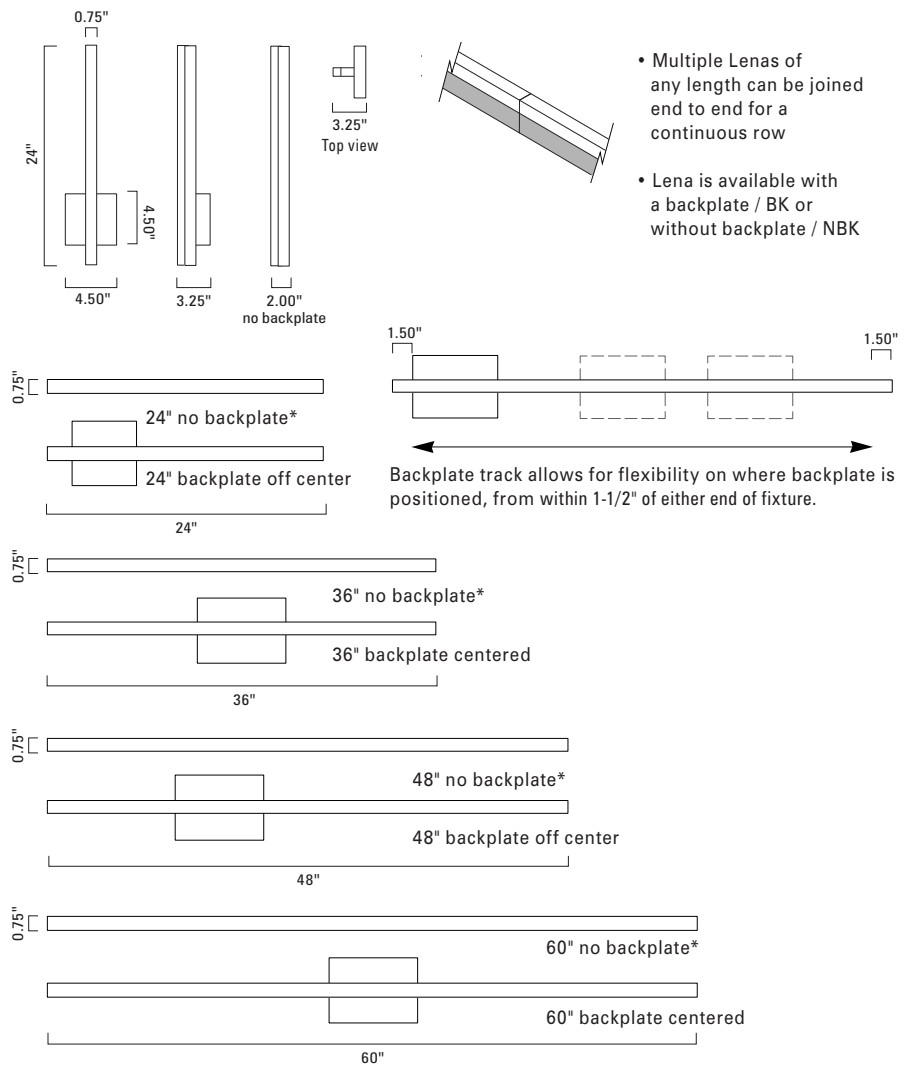

Norwell Lighting

Product Name **Ava Sconce 24", 36", 48", 60"**
 Model Number **9740, 9741, 9742, 9743**
 Project Name _____
 Fixture Type _____ Quantity _____

*When product is ordered with no backplate, driver is installed into wall

ADA LED-

Product Name / Model / Dimensions			Finish Options	Acrylic	Lamping Options		
Ava - 9740,9741,9742,9743			Standard Brushed Aluminum / BA Gloss White / GW	Standard Matte Opal Acrylic / MA	Standard LED / LED		
SKU	Height	Projection*			SKU	Wattage	Integrated LED
9740	24"	3.25"			9740	16	1170 lumens, 3000K, 85 CRI, 0-10VDC dimming
9741	36"	3.25"			9741	25	1900 lumens, 3000K, 85 CRI, 0-10VDC dimming
9742	48"	3.25"			9742	34	2560 lumens, 3000K, 85 CRI, 0-10VDC dimming
9743	60"	3.25"		9743	41	3180 lumens, 3000K, 85 CRI, 0-10VDC dimming	
* Product projection with backplate / BK Product width .75" no backplate / NBK Product width with backplate 4.50" Backplate 24" 4.50" H x 4.50" W Backplate 36", 48" and 60", 7.00" H x 4.50" W							