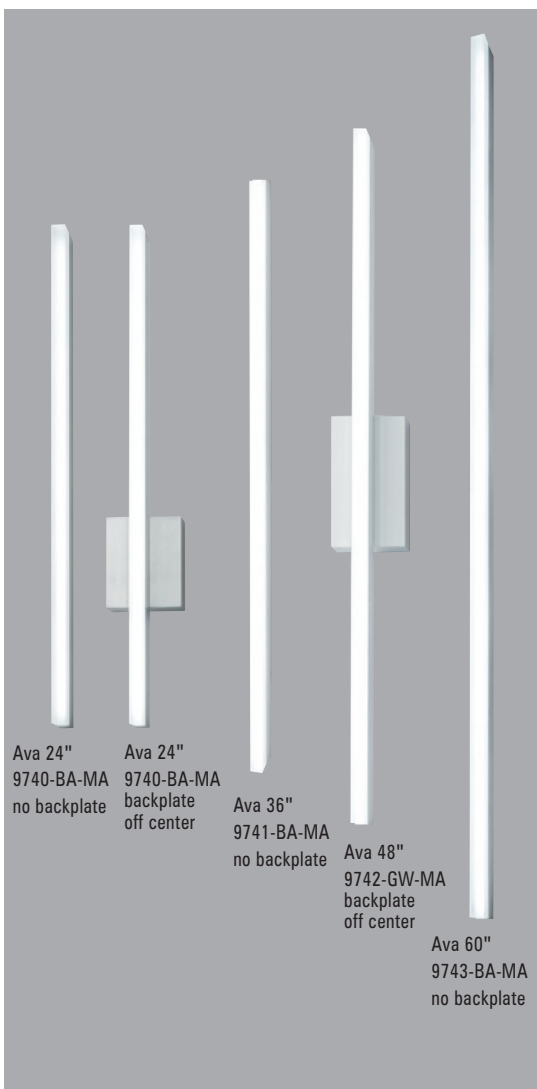

Norwell Lighting

Product Name **Ava Sconce 24", 36", 48", 60"**
 Model Number **9740, 9741, 9742, 9743**
 Project Name _____
 Fixture Type _____ Quantity _____

*When product is ordered with no backplate, driver is installed into wall

ADA LED-

Product Name / Model / Dimensions			Finish Options	Acrylic	Lamping Options		
Ava - 9740,9741,9742,9743			Standard Brushed Aluminum / BA Gloss White / GW	Standard Matte Opal Acrylic / MA	Standard LED / LED		
SKU	Height	Projection*			SKU	Wattage	Integrated LED
9740	24"	3.25"			9740	16	1170 lumens, 3000K, 85 CRI, 0-10VDC dimming
9741	36"	3.25"			9741	25	1900 lumens, 3000K, 85 CRI, 0-10VDC dimming
9742	48"	3.25"			9742	34	2560 lumens, 3000K, 85 CRI, 0-10VDC dimming
9743	60"	3.25"		9743	41	3180 lumens, 3000K, 85 CRI, 0-10VDC dimming	
* Product projection with backplate / BK Product width .75" no backplate / NBK Product width with backplate 4.50" Backplate 24" 4.50" H x 4.50" W Backplate 36", 48" and 60", 7.00" H x 4.50" W							