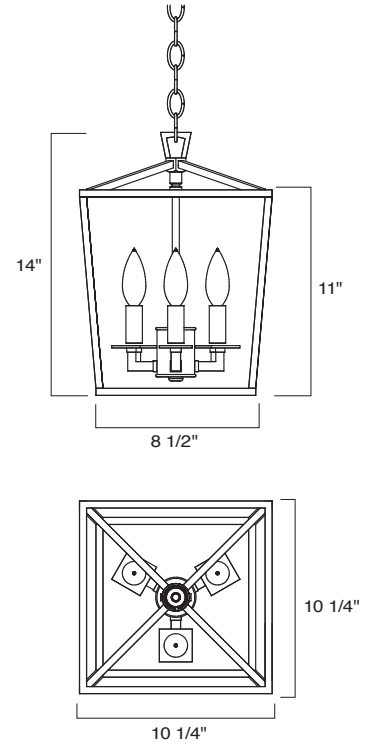

Mini Cage  
1084-PN-NG  
Polished Nickel (PN)  
No Glass

Mini Cage  
1084-ABPC-NG  
Architectural Bronze  
Powder Coat (ABPC)  
No Glass

Mini Cage  
1084-BL-NG  
Black(BL)  
No Glass

INC

Product Name / Model / Dimensions			Finish Options	Glass/Shade	Lamping Options
Mini Cage - 1084			<b>Standard</b> Architectural Bronze Powder Coat (ABPC) Black (BL) Polished Nickel (PN)	<b>Standard</b> No Glass	<b>Standard</b> Incandescent (IN) (3) 60 Watt Candelabra
Series	Height	Width			
1084	14"	10 1/4"			
Provided with 6' chain					