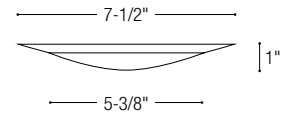

PRODUCT IMAGES AND DIMENSIONS

BZ
Bronze