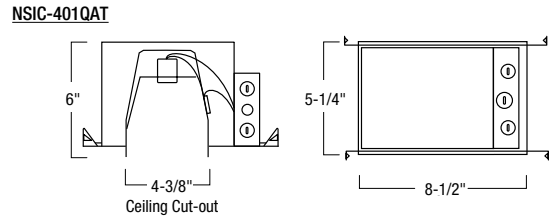

HOUSING DIMENSIONS

Air-Tight Baffled Lensless Shower Trim

- NS-76B: Black Air-Tight Lensless Shower Trim with White Flange
- NS-76BZ: Bronze Air-Tight Lensless Shower Trim with Bronze Flange
- NS-76CO: Copper Air-Tight Lensless Shower Trim with Copper Flange
- NS-76N: Natural Metal Air-Tight Lensless Shower Trim with Natural Metal Flange
- NS-76W: White Air-Tight Lensless Shower Trim with White Flange

Compatible Housings

LINE VOLTAGE			
Item Number	Installation Type	Lamp	Dimensions
NS-401QAT	Non-IC Air-Tight New Const.	50W PAR20	W: 5-5/8" L: 8-1/2" H: 5-5/8"
NSIC-401QAT	IC Air-Tight New Construction	50W PAR20	W: 5-1/4" L: 8-1/2" H: 6-3/8"
NSR-404QAT	Non-IC Air-Tight Remodel	50W PAR20	W: 4-1/4" L: 11-1/4" H: 5-5/8"