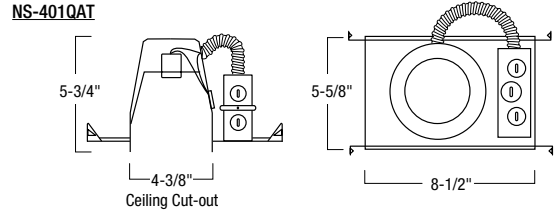

HOUSING DIMENSIONS

Air-Tight Baffled Lensless Shower Trim

- NS-76B: Black Air-Tight Lensless Shower Trim with White Flange
- NS-76BZ: Bronze Air-Tight Lensless Shower Trim with Bronze Flange
- NS-76CO: Copper Air-Tight Lensless Shower Trim with Copper Flange
- NS-76N: Natural Metal Air-Tight Lensless Shower Trim with Natural Metal Flange
- NS-76W: White Air-Tight Lensless Shower Trim with White Flange

Compatible Housings

LINE VOLTAGE			
Item Number	Installation Type	Lamp	Dimensions
NS-401QAT	Non-IC Air-Tight New Const.	50W PAR20	W: 5-5/8" L: 8-1/2" H: 5-5/8"
NSIC-401QAT	IC Air-Tight New Construction	50W PAR20	W: 5-1/4" L: 8-1/2" H: 6-3/8"
NSR-404QAT	Non-IC Air-Tight Remodel	50W PAR20	W: 4-1/4" L: 11-1/4" H: 5-5/8"