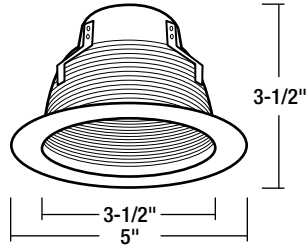

NS-76
Air-Tight Baffled Lensless Shower Trim

Type
Project
Catalog No.
Lamp/Wattage

TRIM DIMENSIONS

Trim OD: 5"
 Aperture: 3-3/4"
 Height: 3-1/2"

FEATURES

Trim
 Precision spun 0.040 aluminum baffle with deep grooves to reduce aperture glare rated for wet location when used with compatible housings.

Mounting
 Trim includes three trim clips that securely mount trim in housing. Remove socket from plate and mount directly onto trim.

Gasket
 Trim includes pre-installed water tight gasket for wet location listing.

Compatible Housings

LINE VOLTAGE			
Item Number	Installation Type	Lamp	Dimensions
NS-401QAT	Non-IC Air-Tight New Const.	50W PAR20	W: 5-5/8" L: 8-1/2" H: 5-5/8"
NSIC-401QAT	IC Air-Tight New Construction	50W PAR20	W: 5-1/4" L: 8-1/2" H: 6-3/8"
NSR-404QAT	Non-IC Air-Tight Remodel	50W PAR20	W: 4-1/4" L: 11-1/4" H: 5-5/8"