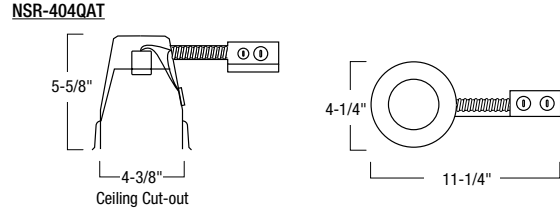

HOUSING DIMENSIONS

Air-Tight Baffled Lensless Shower Trim

- NS-76B: Black Air-Tight Lensless Shower Trim with White Flange
- NS-76BZ: Bronze Air-Tight Lensless Shower Trim with Bronze Flange
- NS-76CO: Copper Air-Tight Lensless Shower Trim with Copper Flange
- NS-76N: Natural Metal Air-Tight Lensless Shower Trim with Natural Metal Flange
- NS-76W: White Air-Tight Lensless Shower Trim with White Flange

Compatible Housings

LINE VOLTAGE			
Item Number	Installation Type	Lamp	Dimensions
NS-401QAT	Non-IC Air-Tight New Const.	50W PAR20	W: 5-5/8" L: 8-1/2" H: 5-5/8"
NSIC-401QAT	IC Air-Tight New Construction	50W PAR20	W: 5-1/4" L: 8-1/2" H: 6-3/8"
NSR-404QAT	Non-IC Air-Tight Remodel	50W PAR20	W: 4-1/4" L: 11-1/4" H: 5-5/8"