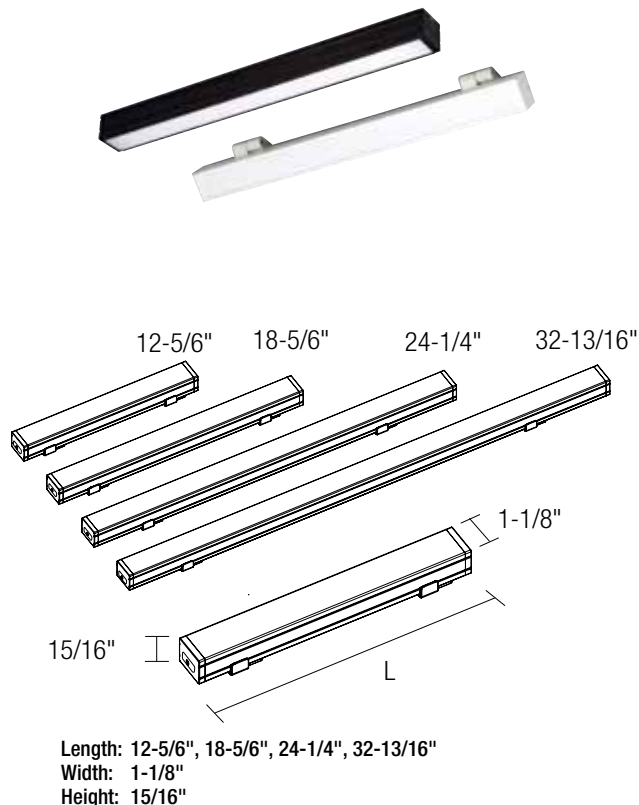

Included with every Bravo FROST:

Two (2) angle adjustable mounting clip sets 0° - 90°.
End to End Connector

Housing

Extruded Aluminum

Mounting

Angle adjustable mounting brackets (0° - 90°)

Dimming

Bravo Frost can only be dimmed with Electronic Low Voltage dimmer

ELECTRICAL

Voltage: 120V

Power Consumption: 7 Watts per foot

Lumens: 500 lm / ft

Color Rendering Index: >95 CRI

Light Source: LEDs

Life Expectancy: 50,000 Hours

Maximum Run Length: 300 Watts linked fixtures

Color Temperature: Warm White (2700K, 3000K), Cool White (4000K)

Labels and Warranty

cULus Listed for Dry Location

Title 24 Part6 Compliant

ENERGY STAR® Rated

5 Year Warranty

Bravo FROST LED Linear Light (500 Lumens per foot)

CATALOG. NO.	LENGTH	WATTAGE / LUMEN	COLOR TEMP.	FINISH
NUD-68	12 = 12"	7W / 520L	/27 = 2700K	BZ = Bronze
	18 = 18"	10W / 757L	/30 = 3000K	W = White
	24 = 24"	13W / 978L	/40¹ = 4000K	
	32 = 32"	16W / 1212L		

¹ 4000K is only available in White Finish

PRODUCT IMAGES & DIMENSIONS