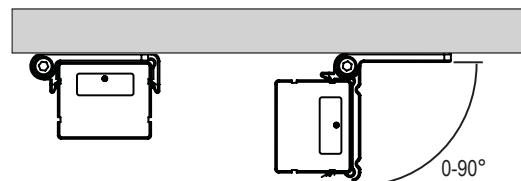

0-90° ADJUSTABILITY

ACCESSORIES

- **NUA-602:** Junction Box
- **NUA-603:** End to End Connector
- **NUA-604:** 2-Wire Ground Hardwire Connector
- **NUA-605:** 72" Cord and Plug
- **NUA-606:** 6" Jumper Cable
- **NUA-612:** 12" Jumper Cable
- **NUA-624:** 24" Jumper Cable
- **NUA-672:** 72" Jumper Cable
- **NUA-609:** Adjustable Mounting Bracket

Create a complete item number: Example: **NUD-6812/30W** 12" 7W Bravo FROST, 3000K, White finish