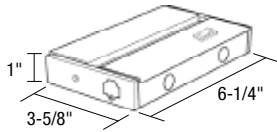

Bravo LED 120V Linear Light Accessories

Junction box

Used to power NUD Series using Jumper Cables or NUA-404. Includes ON/OFF switch.