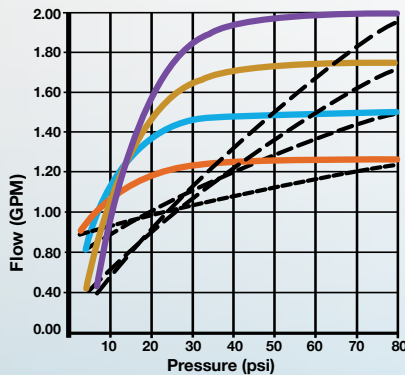

*Dimensions are subject to change

Overall Dimensions	Diameter 2.6875" Length 4.125"
Materials	Body: Durable ABS plastic with metal ball joint
Threads	Inlet size: 1/2-14 NPSM female straight pipe thread
Certifications	Meets or exceeds: ASME A112.18.1 / CSA B125.1; ANSI/NSF 61 WaterSense labeled

Item Number	Max. Flow Rate	Min. Flow Rate @ 45psi
N2912	Max. 1.25 GPM (4.7 LPM)	Min. 0.94 GPM (3.6 LPM)
N2915	Max. 1.5 GPM (5.7 LPM)	Min. 1.13 GPM (4.3 LPM)
N2917	Max. 1.75 GPM (6.6 LPM)	Min. 1.31 GPM (5.0 LPM)
N2920	Max. 2.0 GPM (7.6 LPM)	Min. 1.5 GPM (5.7 LPM)

1.25 / 1.5 / 1.75 / 2.0 GPM Flow Rate

— 1.25 Pressure Compensated Spray
— 1.5 Pressure Compensated Spray
— 1.75 Pressure Compensated Spray
— 2.0 Pressure Compensated Spray
- - - Non-Pressure Compensated Spray

**WARRANTY FOR SHOWERHEADS OBTAINED THROUGH WHOLESALE, MUNICIPALITIES, UTILITIES OR OTHER COMMERCIAL CHANNELS:
10-year Limited Warranty to the purchaser from the date of purchase.
Niagara will replace any part that, in our opinion has proved defective, provided it has not been abused, misused, altered or damaged after its purchase.
For complete product warranty details, call Niagara Conservation at 1-800-831-0800.

Corporate HQ

4200 Diplomacy Road
Fort Worth, TX 76155 USA
Toll Free: 800.831.8383
Phone: 817.391.0800 Fax: 817.391.0801
Email: info@nccgreen.com