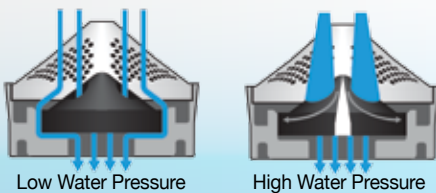

Earth[®] Showerhead

N2912, N2915, N2917, N2920

FEATURES AND BENEFITS

Also Available in White

Earth[®] Showerhead

Water Savings Without Sacrificing Performance

- Three spray settings: 9-jet spray, shower and combo
- 10 models that save more than standard showerheads
- Niagara's patented pressure compensating technology guarantees a consistent flow rate across wide range of pressure
- Non-removable flow compensator
- Non-aerated spray means less temperature loss with maximum energy savings
- Even, vacillating motion with a large spray diameter
- Corrosion-resistant, high-impact ABS thermoplastic body
- Metal ball joint
- Installs easily, by hand and without tools
- Limited Lifetime Warranty**

3 Spray Settings: 9-Jet Needle, Shower and Combination

Easy Turn Dial

N2920-V, N2915-V

Patented Soap & Soak[®] valve reduces flow to approximately 1.0 GPM for maximum water savings

Constant Output Regardless of Pressure

Low Water Pressure

High Water Pressure

Finishes & Flow Rates

	1.25 GPM	1.5 GPM	1.75 GPM	2.0 GPM
Chrome	N2912CH	N2915CH	N2917CH	N2920CH
White	N2912	N2915N	N2917	N2920
White w/ Soap & Soak Valve		N2915-V		N2920-V