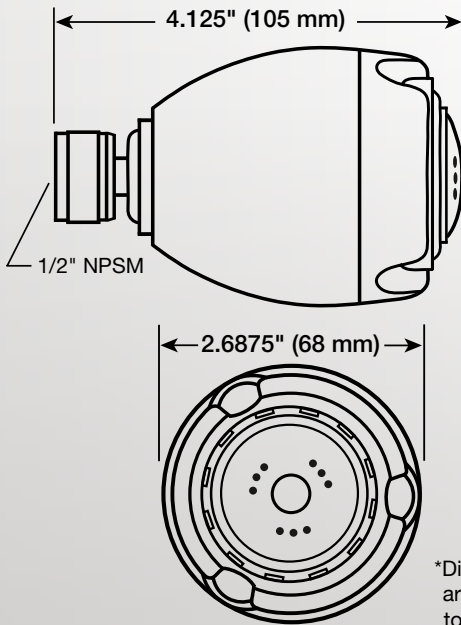

*Dimensions are subject to change

Overall Dimensions	Diameter 2.6875" Length 4.125"
Materials	Body: Durable ABS plastic with metal ball joint
Threads	Inlet size: 1/2-14 NPSM female straight pipe thread
Certifications	Meets or exceeds: ASME A112.18.1 / CSA B125.1; ANSI/NSF 61 WaterSense labeled