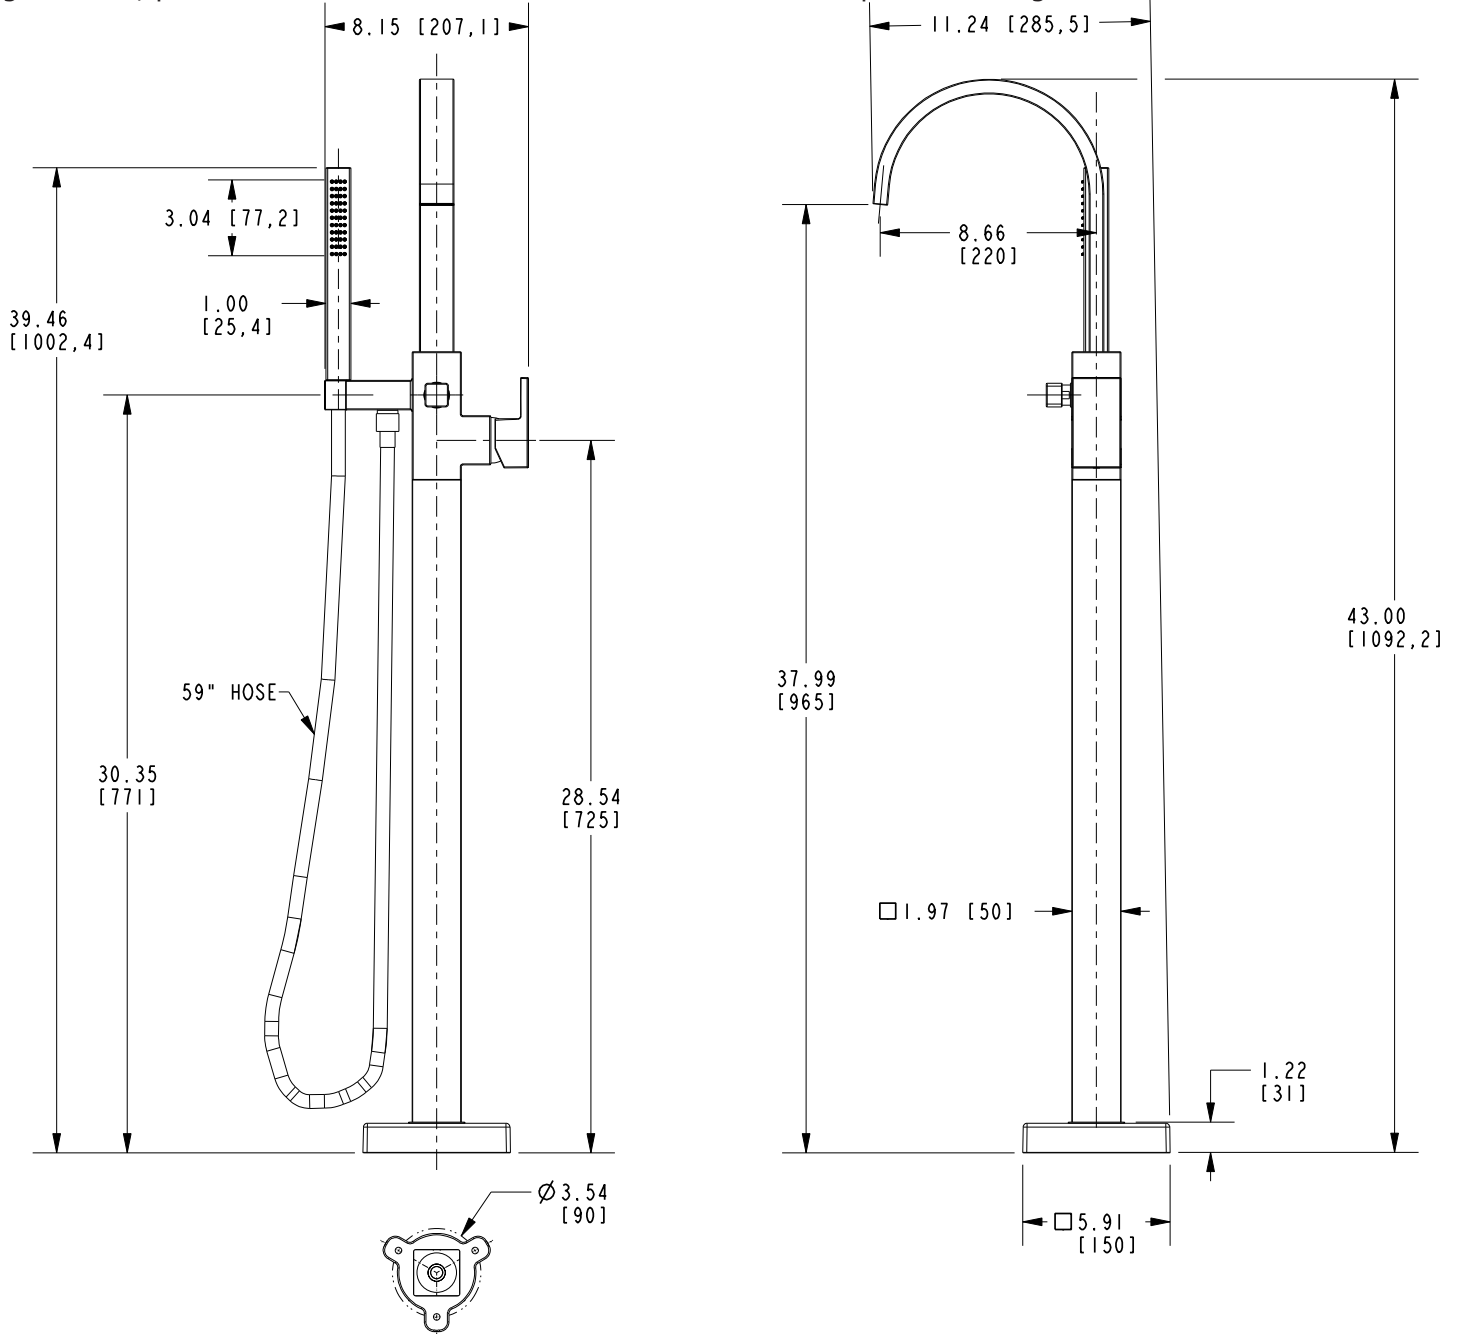

# 2480-4261

## PRODUCT DIMENSIONS *(Units are in inches)*

Product Dimensions are provided for reference only. For specific product installation guidelines, please reference the Installation Instructions of the product being installed.

### Priya Tub and Handshower Set 2480-4261