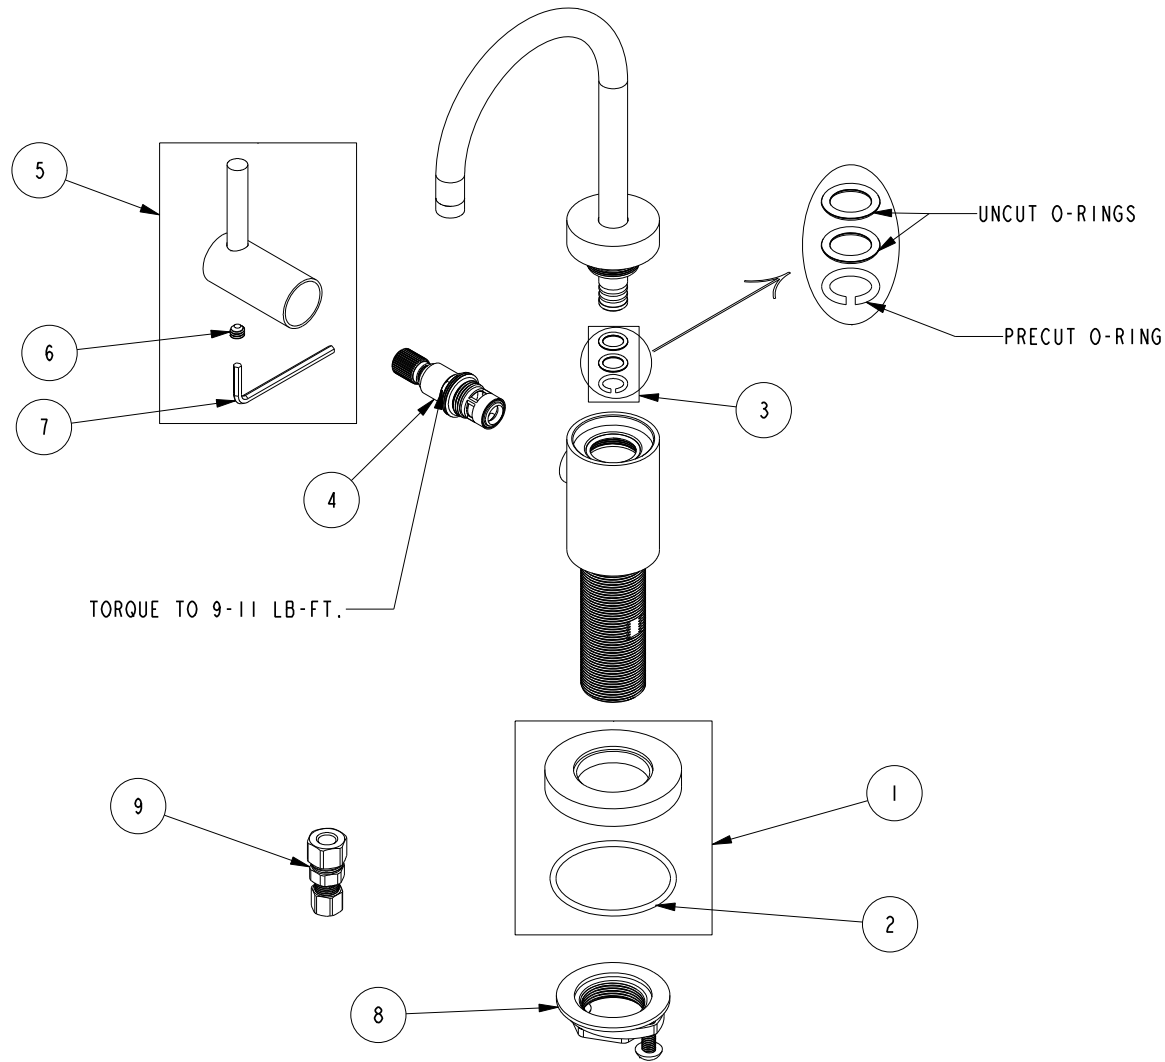

REPLACEMENT PARTS

ITEM	PT/ASSY	SPECIFY FINISH	DESCRIPTION
1	2-101	YES	SPOUT BASE RING ASM
2	91753		O-RING, # 2-136, EP, 50 DURO - GREY
3	10-310		WATER DISPENSER SPOUT O-RING KIT
4	5-067		3/8 SELF CLOSING CART. ASM.
5	20-761	YES	HANDLE ASM
6	92017		SCRW, 1/4-20 X 3/16 SKT HD CUP PT SS
7	92422		HEX KEY, 1/8" ALLOY STEEL
8	1-393		1-1/8 18 UNEF MOUNTING KIT
9	92194		COUPLING, 3/8" X 1/4"

**HOT WATER DISP COMP
106H**

REV U EN-4714 03/12/24

NEWPORT BRASS.

t: 949.417.5207 | www.newportbrass.com