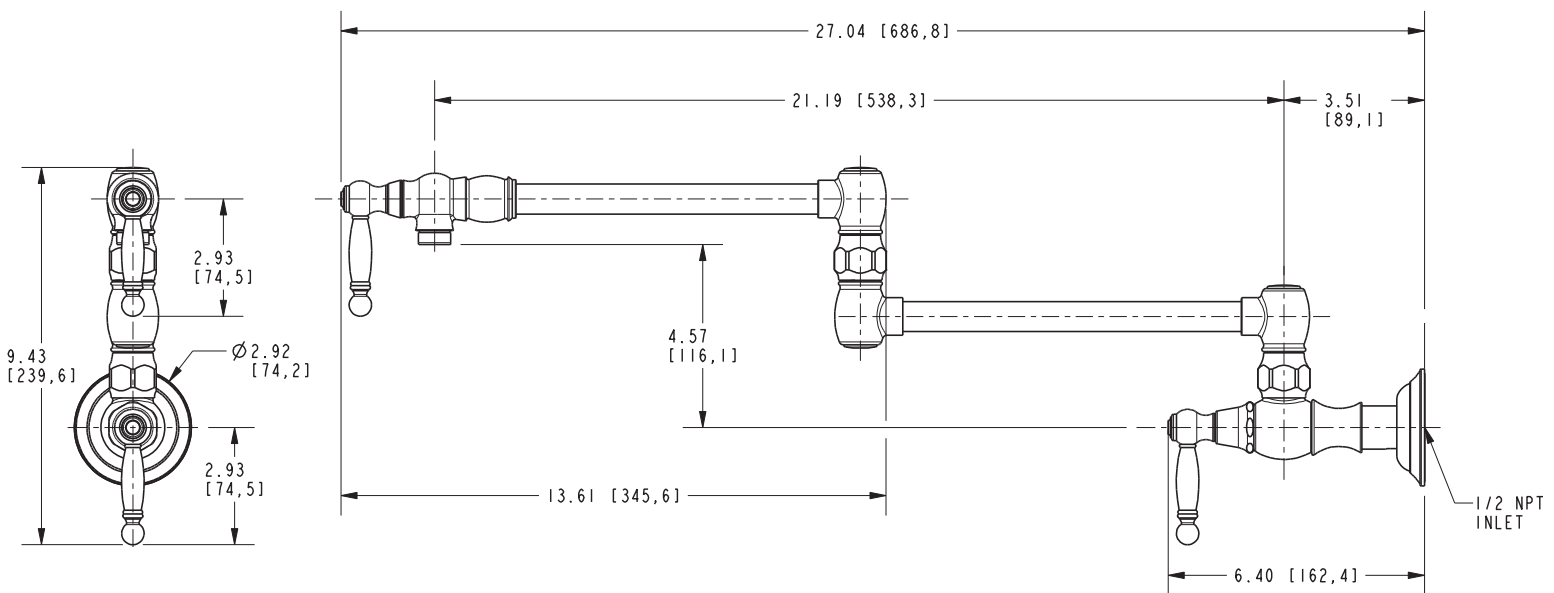

9842

Product Dimensions are provided for reference only. For specific product installation guidelines, please reference the Installation Instructions of the product being installed.

Chesterfield Pot Filler Faucet 9842