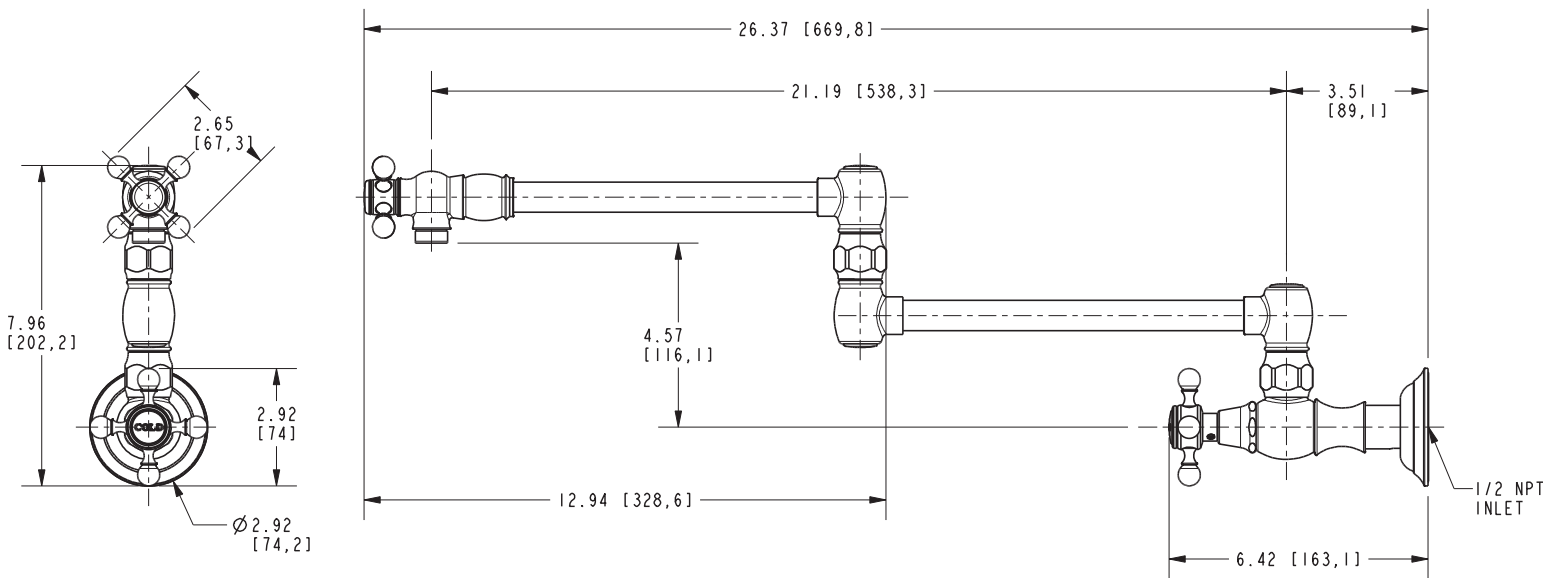

9481

Product Dimensions are provided for reference only. For specific product installation guidelines, please reference the Installation Instructions of the product being installed.

Chesterfield Pot Filler Faucet 9481