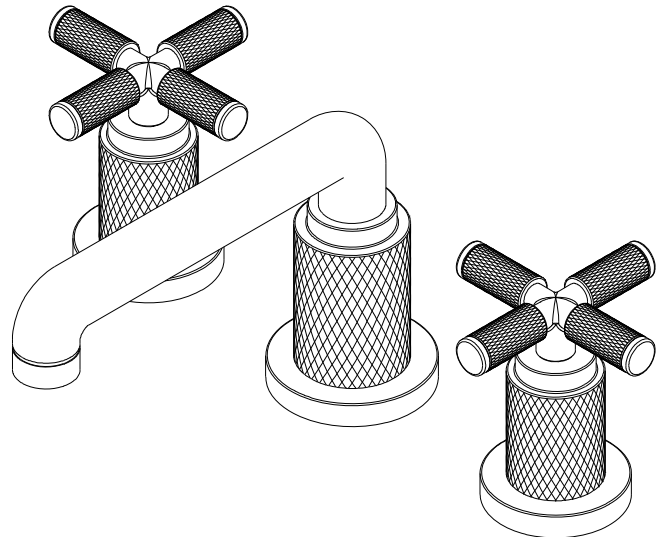

NEWPORT BRASS

KIMBELL

WIDESPREAD LAVATORY FAUCET

3430

Features

- Solid brass construction
- Brass valve bodies
- Quarter-turn washerless ceramic disc valve cartridges
- Spout assembly with integral supply hoses
- Push Pop-Up Style Drain with tailpiece
- 3.13" (7.9 cm) spout height at outlet
- 6.01" (15.2 cm) spout reach (c-c)
- For 8" (20.3 cm) centers -Maximum 20" (50.8 cm)
- ADA Compliant
- 1.2 GPM (4.5 LPM) Max

Codes / Standards Compliance

Meets or exceeds the following at date of manufacture:

- ASME A112.18.1/CSA B125.1
- IAPMO/cUPC
- NSF/ANSI/CAN 61, SECTION 9
- NSF/ANSI 372
- IPC
- ADA & ICC/ANSI A117.1
- Energy Policy Act of 1992
- EPA WaterSense
- California Energy Commission
- All applicable US Federal and State material regulations