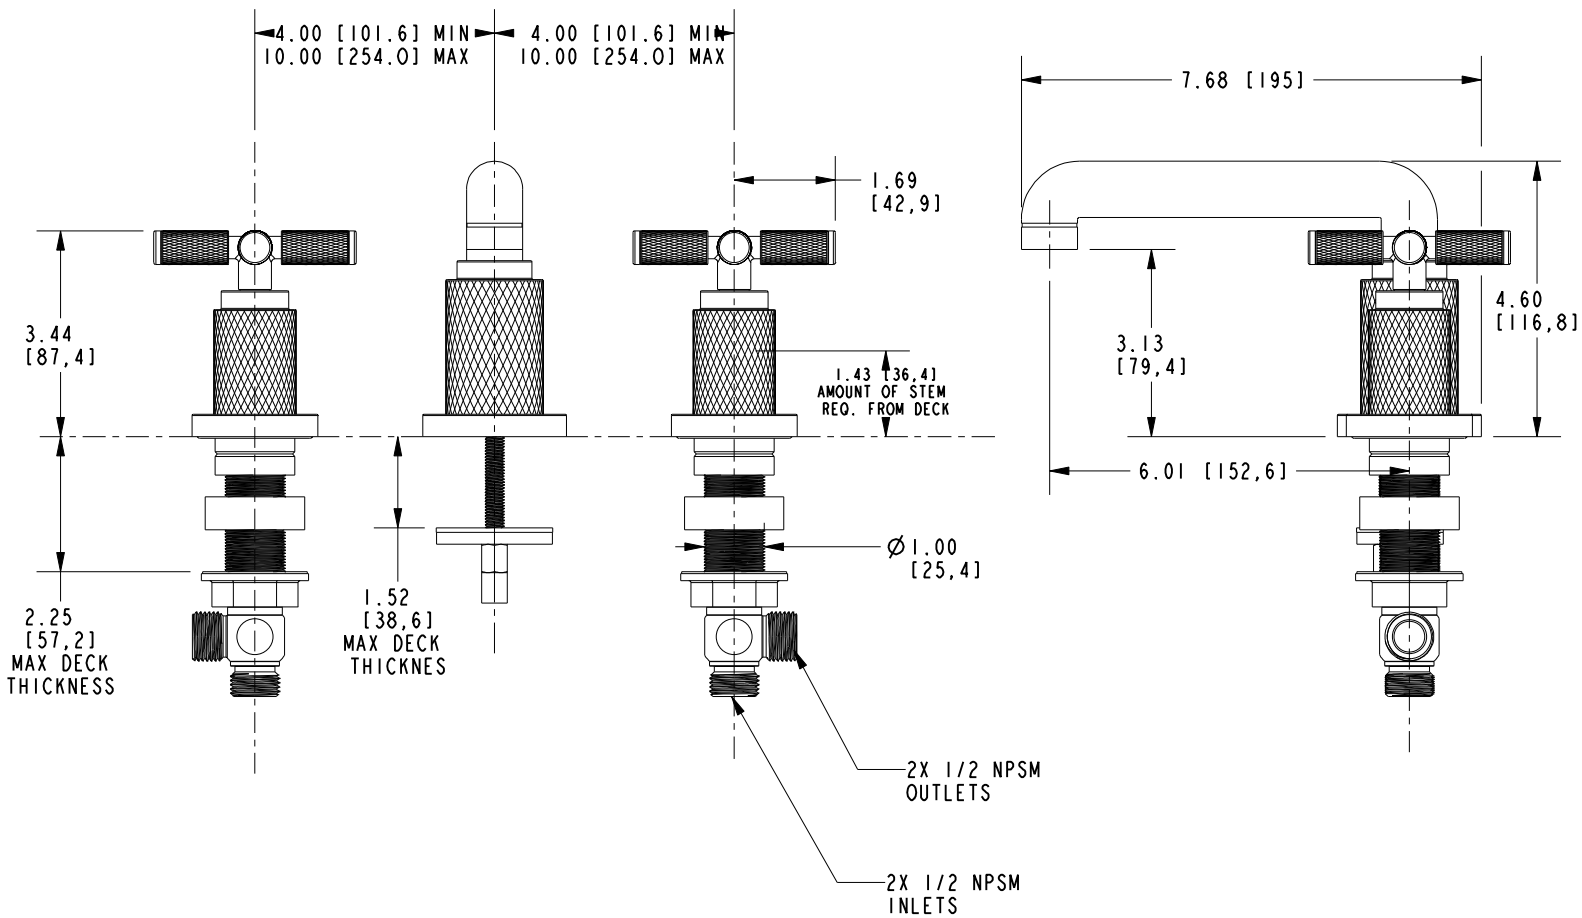

#### Features

- Solid brass construction
- Brass valve bodies
- Quarter-turn washerless ceramic disc valve cartridges
- Spout assembly with integral supply hoses
- Push Pop-Up Style Drain with tailpiece
- 3.13" (7.9 cm) spout height at outlet
- 6.01" (15.2 cm) spout reach (c-c)
- For 8" (20.3 cm) centers -Maximum 20" (50.8 cm)
- ADA Compliant
- 1.2 GPM (4.5 LPM) Max

## PRODUCT DIMENSIONS *(Units are in inches)*

Product Dimensions are provided for reference only. For specific product installation guidelines, please reference the Installation Instructions of the product being installed.