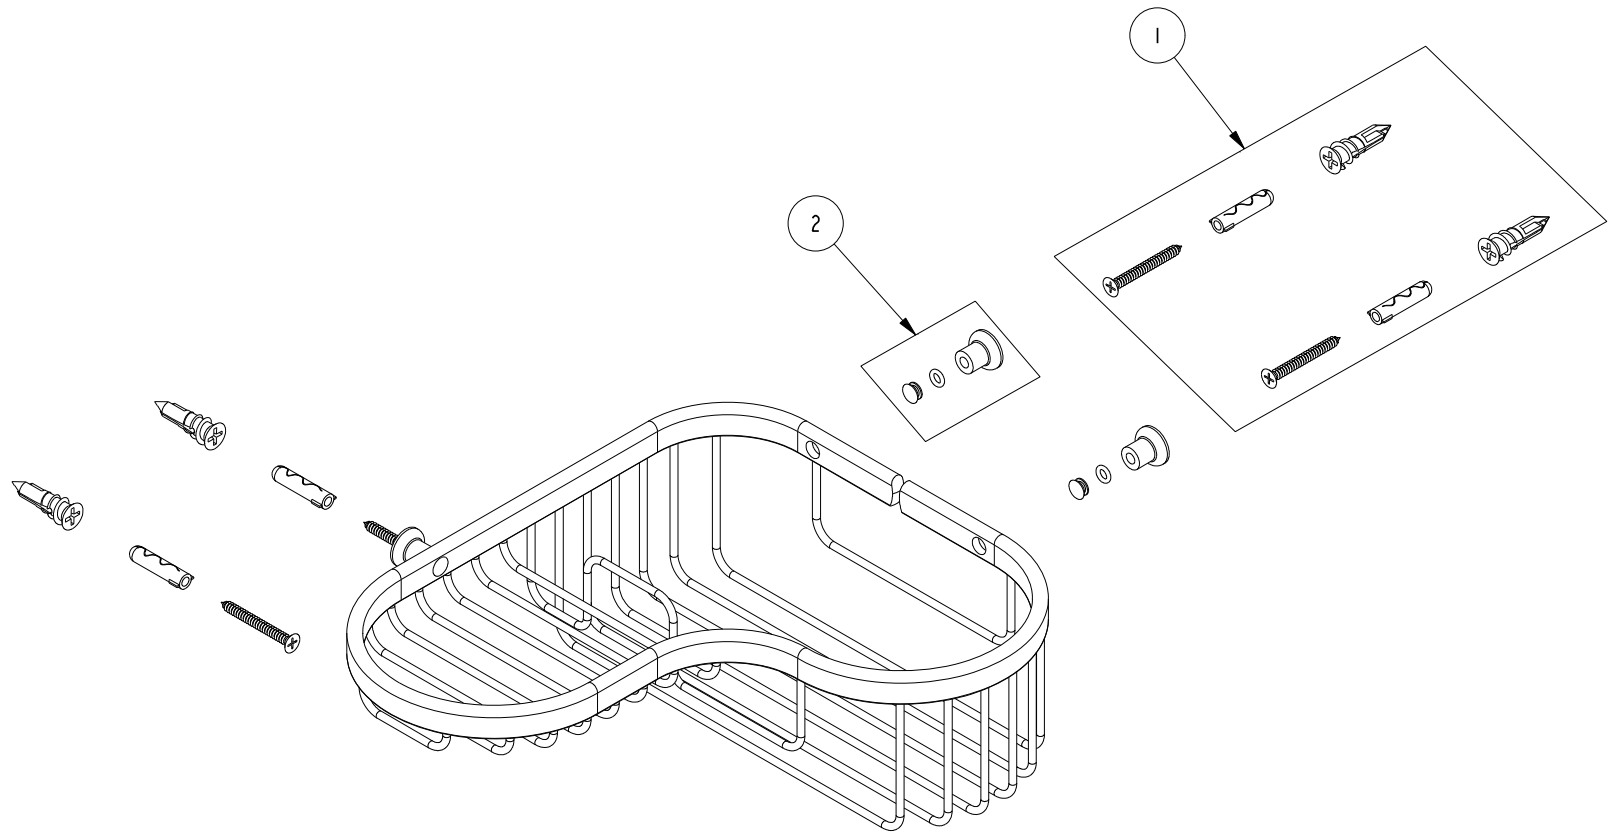

REPLACEMENT PARTS

ITEM	PT/ASSY	SPECIFY FINISH	DESCRIPTION
1	1-206		HARDWARE PACK
2	5XXC	YES	COVER ASM

BASKET LARGE COMBO
504L

REV C EN-5075 12/01/25

NEWPORT BRASS

t: 949.417.5207 | www.newportbrass.com