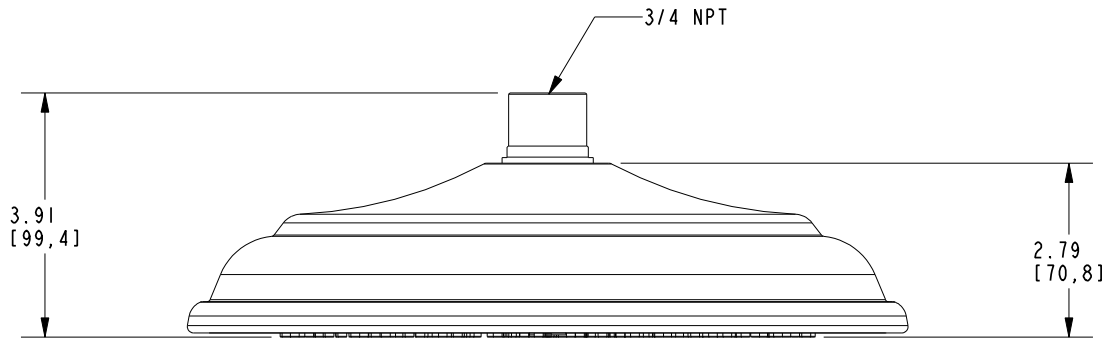

### Features

Solid brass construction  
Traditional styling  
Simulated rainfall shower pattern  
Rubber nozzles facilitate easy cleaning  
3/4" NPT inlet fitting  
11.55" (29.3 cm) showerhead diameter  
CEILING MOUNT ONLY  
1.8 GPM (6.8 LPM) Max

## PRODUCT DIMENSIONS *(Units are in inches)*

Product Dimensions are provided for reference only. For specific product installation guidelines, please reference the Installation Instructions of the product being installed.