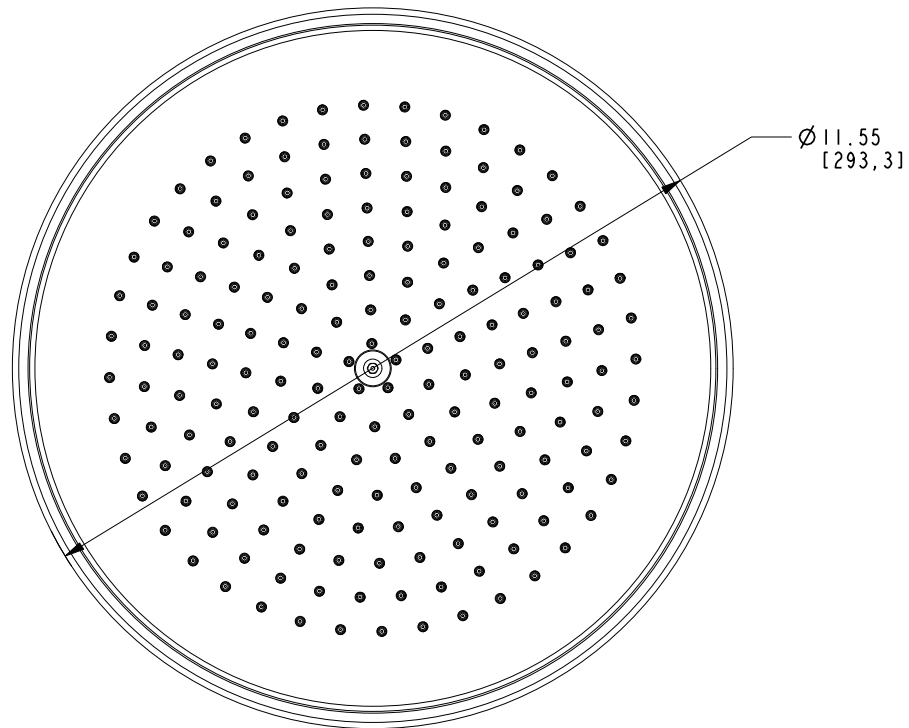

2162

PRODUCT DIMENSIONS *(Units are in inches)*

Product Dimensions are provided for reference only. For specific product installation guidelines, please reference the Installation Instructions of the product being installed.

Showerhead
2162

Page 2 of 2
EN- 4888
REV D

NEWPORT BRASS
Flawless Beauty. From Faucet to Finish.

t: 949.417.5207 | www.newportbrass.com
©2024 Brasstech, Inc.