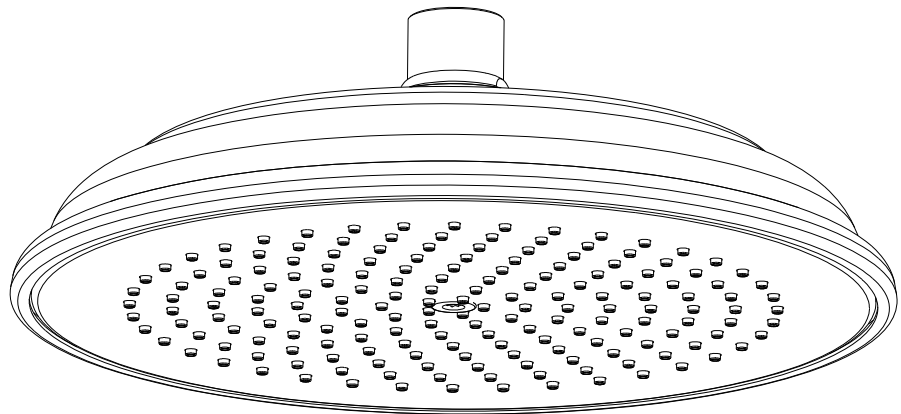

NEWPORT BATH

Features

Solid brass construction
Traditional styling
Simulated rainfall shower pattern
Rubber nozzles facilitate easy cleaning
3/4" NPT inlet fitting
11.55" (29.3 cm) showerhead diameter
CEILING MOUNT ONLY
1.8 GPM (6.8 LPM) Max

Showerhead

2162

Codes / Standards Compliance

Meets or exceeds the following at date of manufacture:

ASME A112.18.1/CSA B125.1
IAMPO/cUPC
IPC
Energy Policy Act of 1992
EPA WaterSense
California Energy Commission
All applicable US Federal and State material regulations