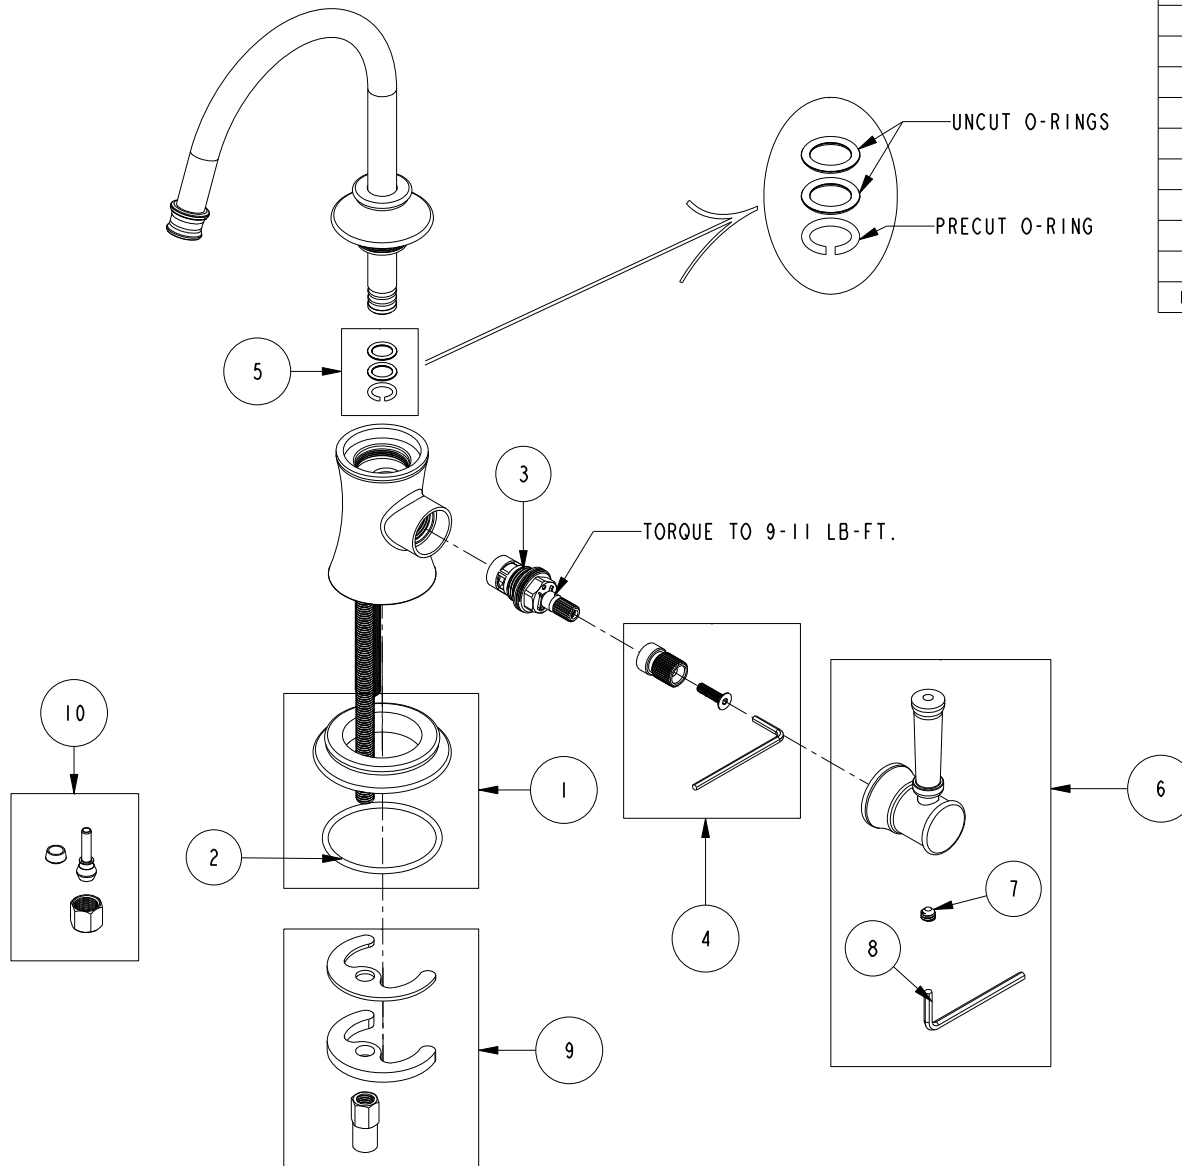

REPLACEMENT PARTS

ITEM	PT/ASSY	SPECIFY FINISH	DESCRIPTION
1	20-799	YES	ESCUTCHEON ASSY
2	91756		O-RING #2-134, EP, 50 DURO - GREY
3	1-134		CARTR 3/8 HOT 1/4 TR
4	10-306		CARTRIDGE STEM ADAPTER KIT
5	10-310		WATER DISPENSER SPOUT O-RING KIT
6	20-766	YES	HANDLE LEVER ASM
7	92017		SCRW, 1/4-20 X 3/16 SKT HD CUP PT SS
8	92422		HEX KEY, 1/8" ALLOY STEEL
9	1-491		SPOUT MOUNTING KIT
10	5-007		1/4 COMP KIT

COLD WATER DISPENSER
3310-5623

REV C EN-EN-4713 04/09/24

NEWPORT BRASS.

t: 949.417.5207 | www.newportbrass.com