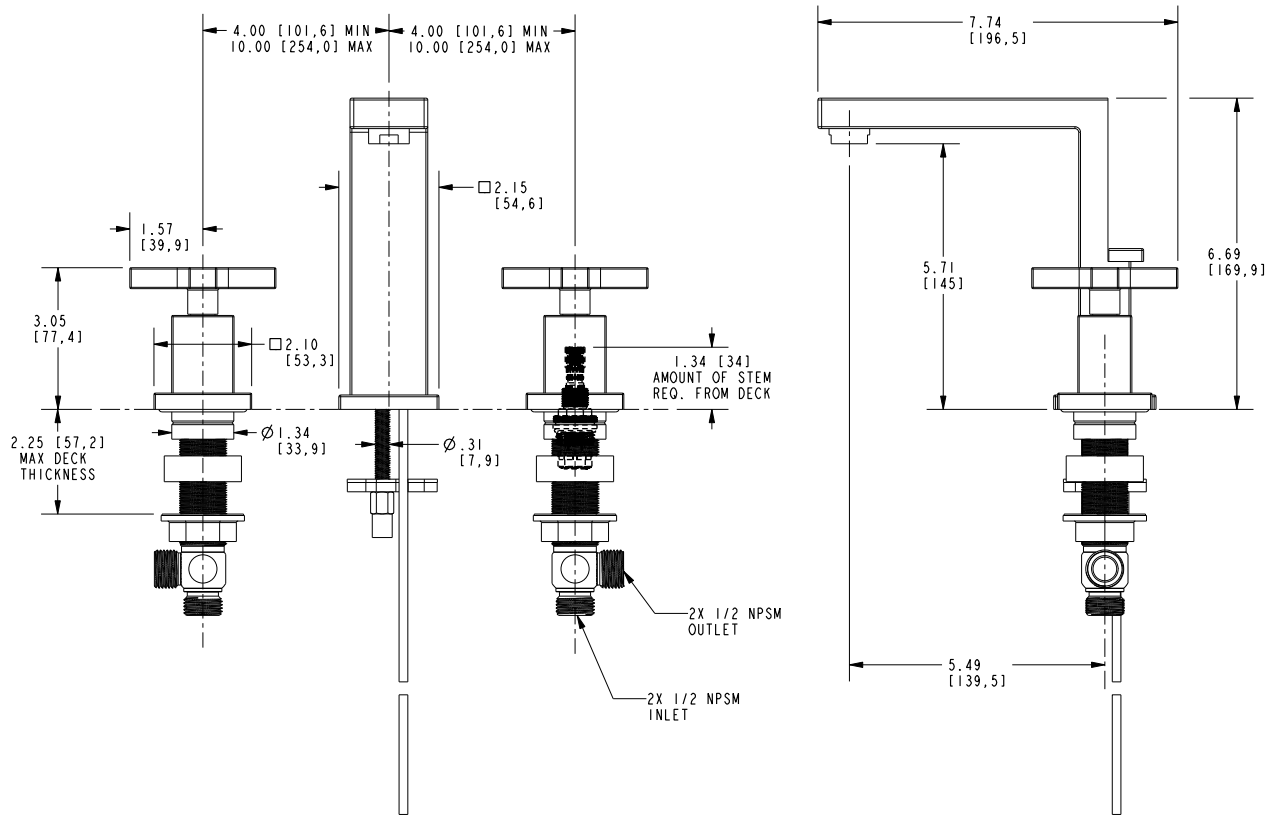

Features

- Solid brass construction
- Brass valve bodies
- Quarter-turn washerless ceramic disc valve cartridges
- Spout assembly with integral supply hoses
- Pop-up drain with tailpiece
- 5.71" (14.5 cm) spout height at outlet
- 5.49" (13.9 cm) spout reach (c-c)
- For 8" (20.3 cm) centers - Maximum 20" (50.8 cm)
- ADA Compliant
- .2 GPM (4.5 LPM) Max

Model	Description	Colors Finishes
2990C	Widespread Lavatory Faucet	<input type="checkbox"/> 15 <input type="checkbox"/> 15S <input type="checkbox"/> 26 <input type="checkbox"/> Other

Product Specification Add "Color / Finish" suffix to Model number, below.

The two-handle Widespread Lavatory Faucet shall be made of solid brass construction. Faucet shall incorporate a spout assembly with integral supply hoses and feature brass valve bodies with quarter-turn washerless ceramic disc valve cartridges. Faucet shall have a 1.2 gallon (4.5 liter) per minute maximum flow rate. Product shall be for 8" (20.3 cm) centers - Maximum 20" (50.8 cm). Product shall incorporate a 5.71" (14.5 cm) spout height at outlet and a 5.49" (13.9 cm) spout reach (c-c). Faucet shall include a pop-up drain with tailpiece and incorporate ADA compliant traditional cross handles. Widespread Lavatory Faucet shall be Newport Brass Model 2990C/_____ .

2990C

PRODUCT DIMENSIONS *(Units are in inches)*

Product Dimensions are provided for reference only. For specific product installation guidelines, please reference the Installation Instructions of the product being installed.