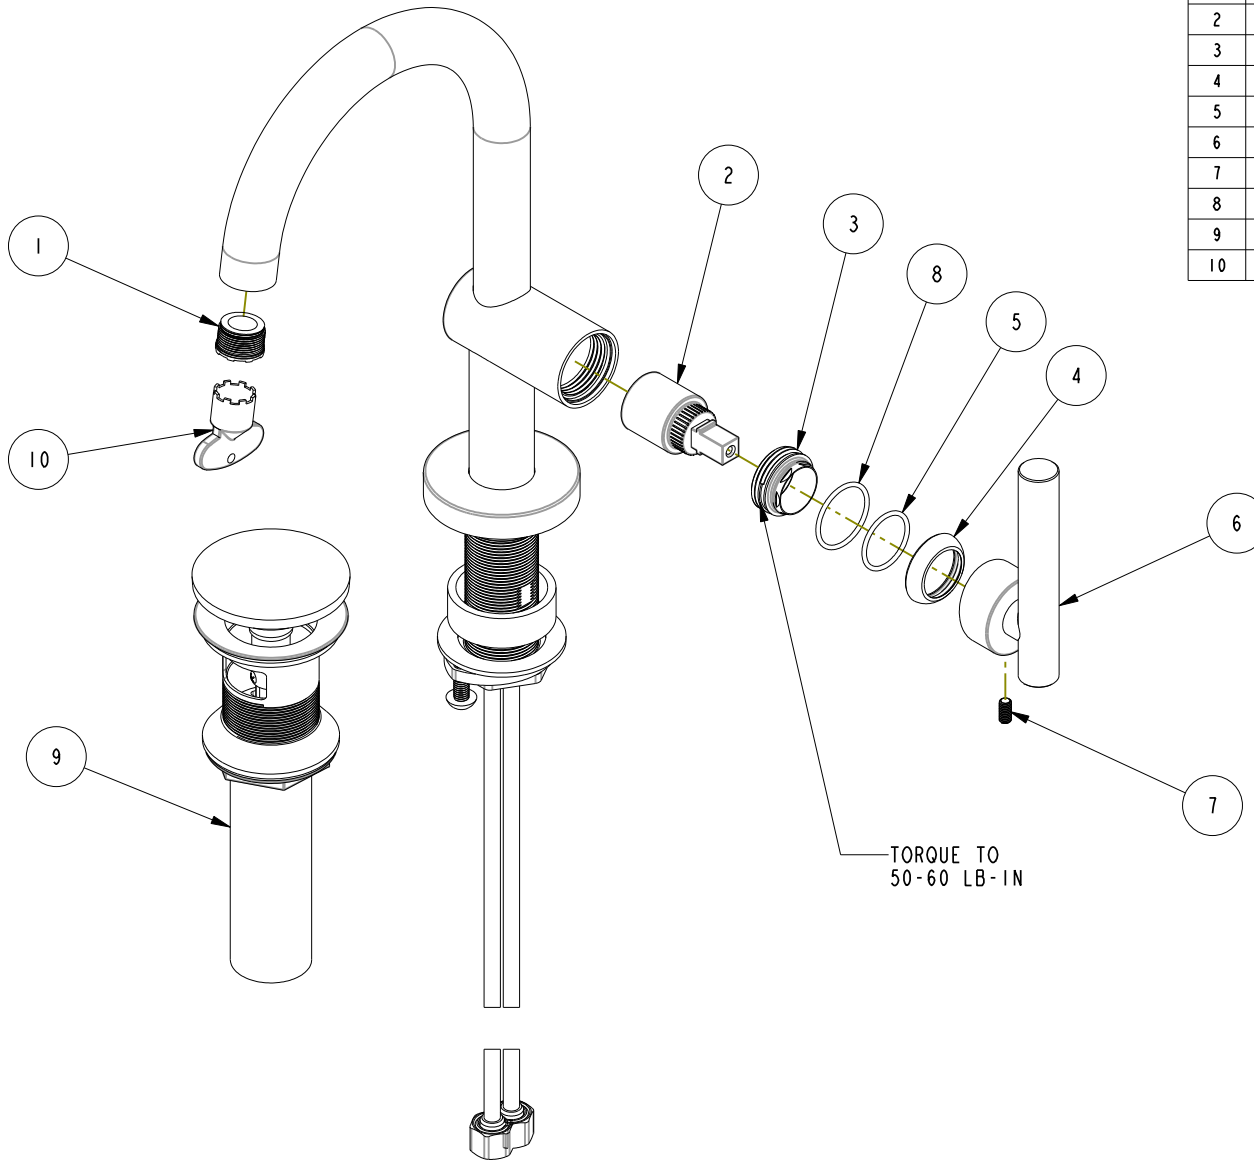

REPLACEMENT PARTS

ITEM	PT/ASSY	SPECIFY FINISH	DESCRIPTION
1	12407		CACHE AERATOR INSERT, TINY Jr. SIZE, 1.2 GPM
2	1-242		CARTRIDGE 25 MM KCG K025a
3	11706		D/L- BALL NUT
4	11767		DECORATIVE COVER
5	91217		O-RING, #2-020, EPDM, 65-75 DURO, NSF 61
6	2-909	YES	LEVER ASM
7	92090		SCRW, 10-32 X 3/8 SKT HD W/ SELF LOC
8	91024		O-RING, #2- 022, EPDM, 65-75 DURO
9	330	YES	DRAIN, PUSH DOWN, W/ OVERFLOW
10	91571		AERATOR KEY

**SINGLE HOLE LAVATORY FAUCET
3103**

REV - EN- 06/03/22 APPROVED RS

NEWPORT BRASS.

t: 949.417.5207 | www.newportbrass.com