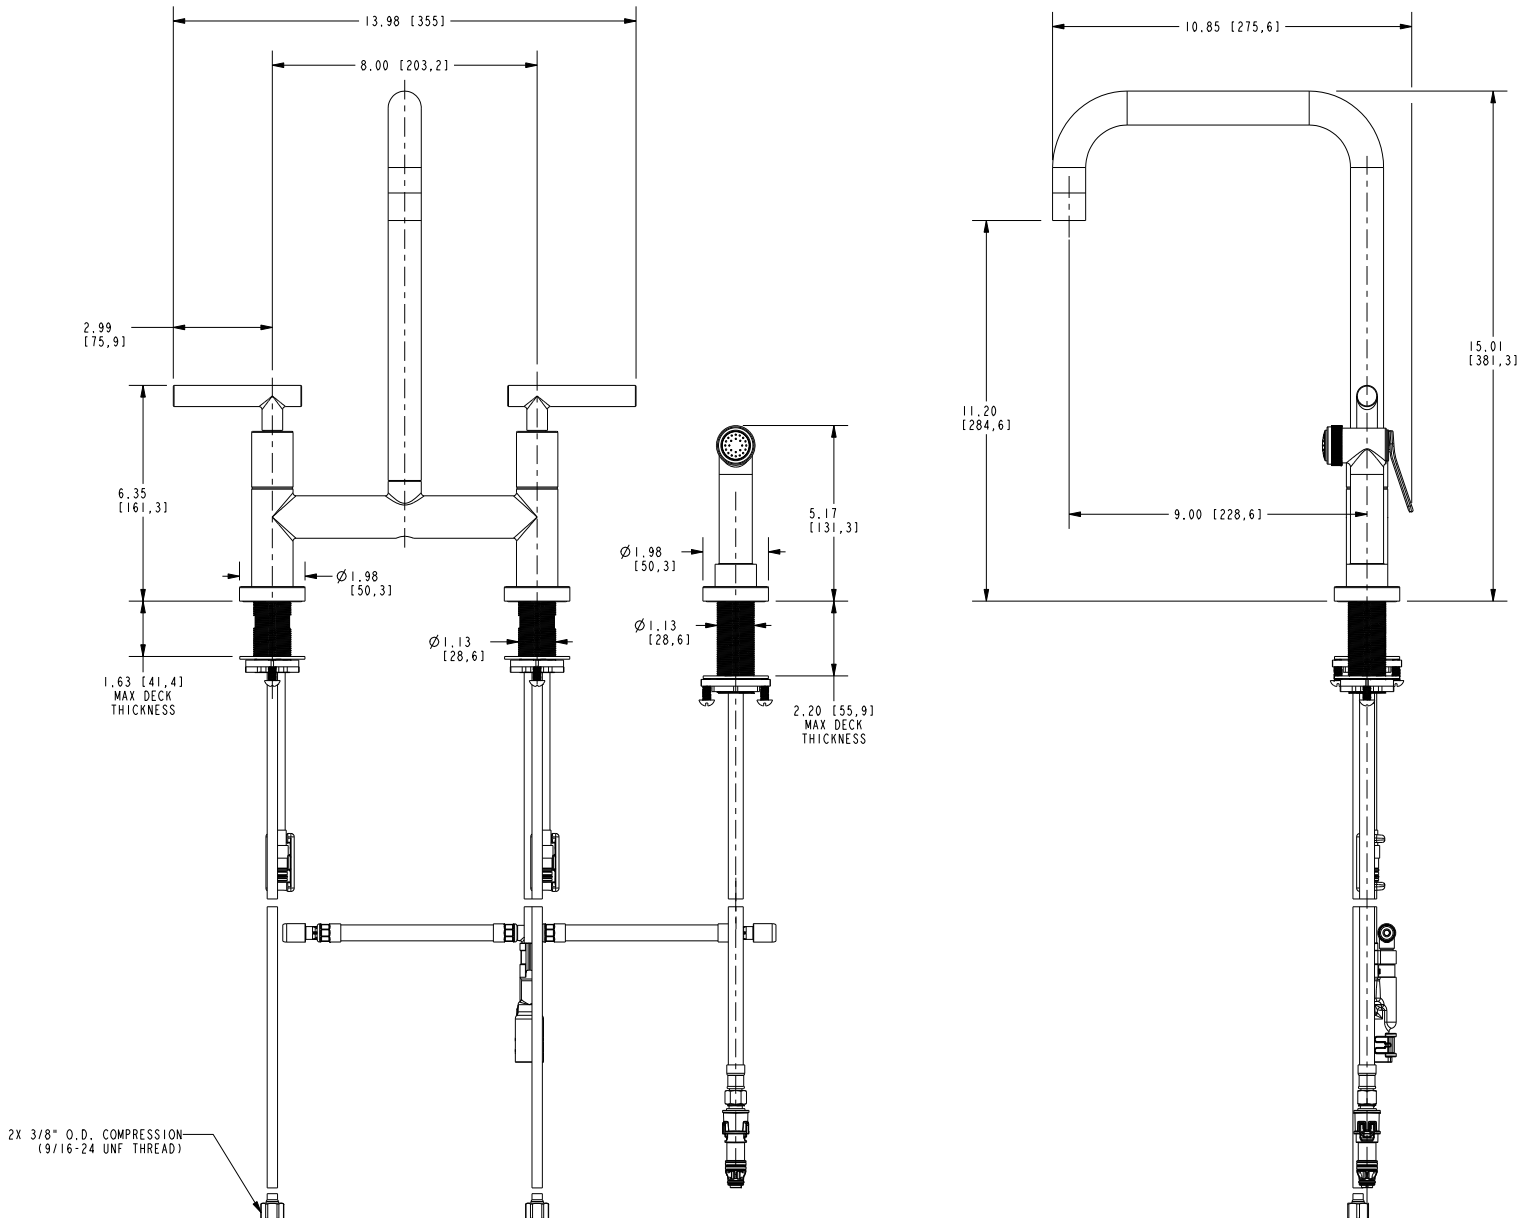

## Features

- Solid brass construction
- Bridge-style brass valve bodies
- Quarter-turn washerless ceramic disc valve cartridges
- Swivel spout assembly
- Solid brass pull-out sidespray assembly
- 11.20" (21.2 cm) spout height at outlet
- 9.00" (22.8 cm) spout reach (c-c)
- For 8.00" (20.3 cm) centers
- ADA Complaint (Handles Only)
- 1.8 GPM (6.8 LPM) Max

## Product Specification Add "Color / Finish" suffix to Model number, below.

The Bridge Style Kitchen Faucet shall be made of solid brass construction. Faucet shall incorporate a swivel spout assembly with integral side-spray diverter assembly and feature bridge-style brass valve bodies with quarter-turn washerless ceramic disc valve cartridges. Faucet shall have a 1.8 gallons (6.8 liters) per minute maximum flow rate. Product shall be for 8.00" (20.3 cm) centers. Product shall incorporate a 11.20" (28.5 cm) spout height at outlet and a 9.00" (22.8 cm) spout reach (c-c). Faucet shall incorporate traditional lever handles. Bridge-Style Kitchen Faucet with Sidespray shall be Newport Brass Model 1400-5413/\_\_\_\_.

## PRODUCT DIMENSIONS *(Units are in inches)*

Product Dimensions are provided for reference only. For specific product installation guidelines, please reference the Installation Instructions of the product being installed.