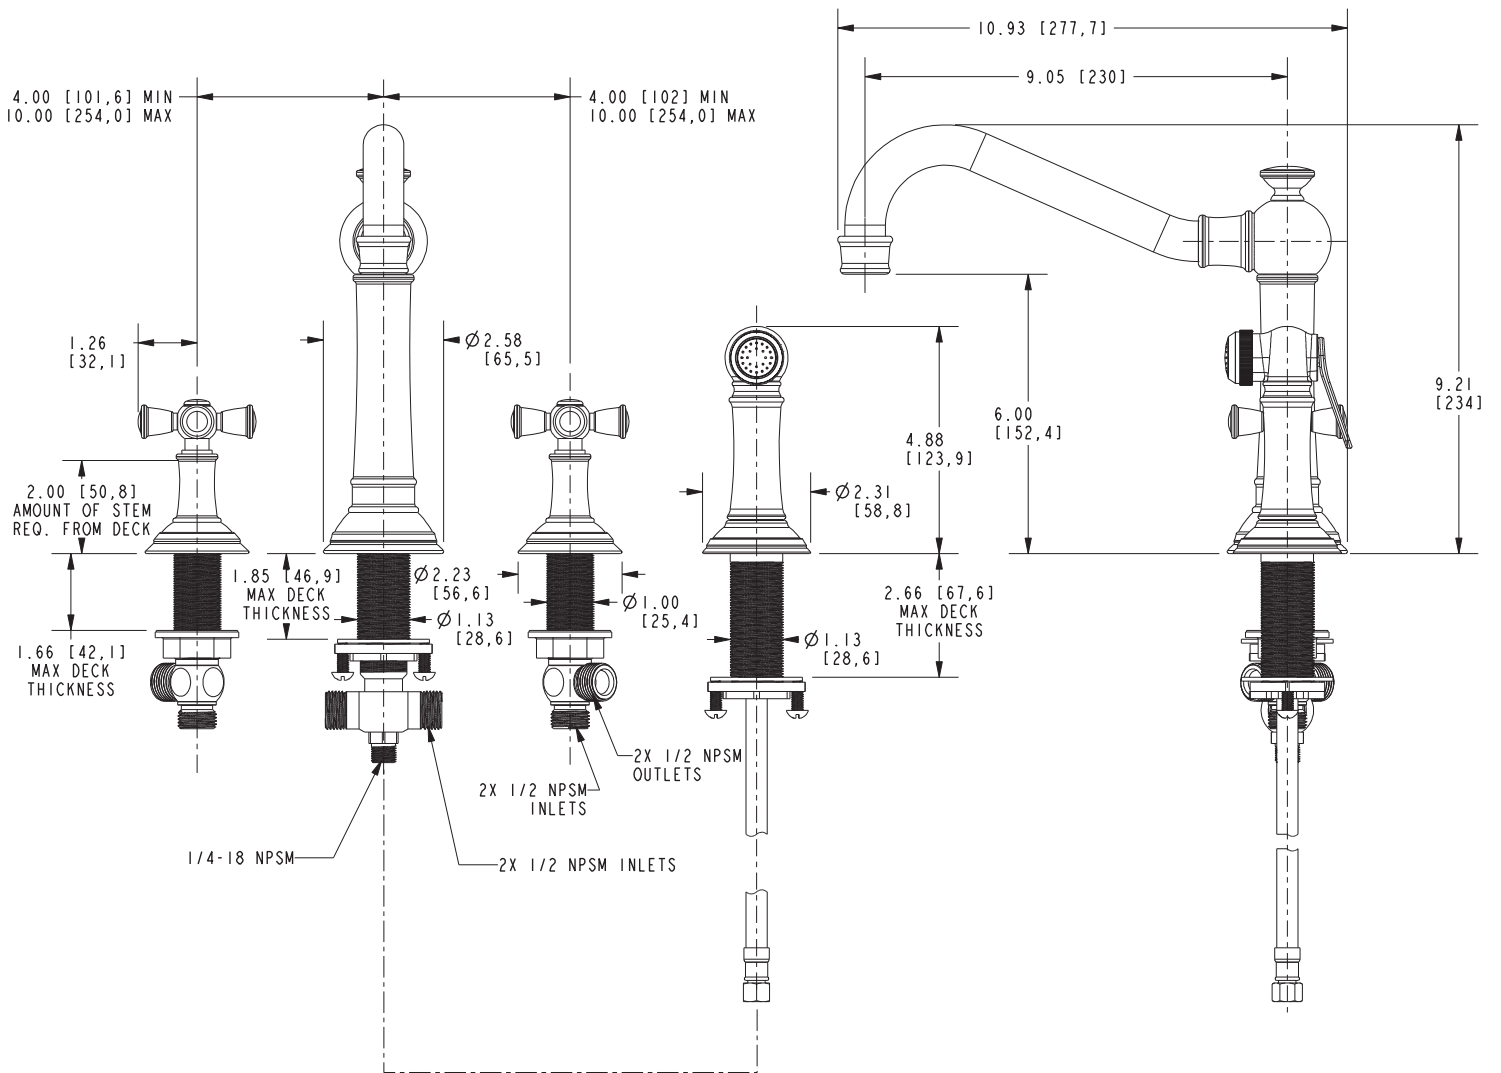

Features

- Solid brass construction
- Brass valve bodies
- Quarter-turn washerless ceramic disc valve cartridges
- Swivel spout assembly with integral diverter fitting
- Solid brass pull-out sidespray
- 6.00" (15.2 cm) spout height at outlet
- 9.05" (23.0 cm) spout reach (c-c)
- For 8" (20.3 cm) centers - Maximum 20" (50.8 cm)
- ADA Complaint (Handles Only)
- 1.8 GPM (6.8 LPM) Max

Two-Handle Kitchen Faucet with Sidespray

2470-5432

Codes / Standards Compliance

Meets or exceeds the following at date of manufacture:

- ASME A112.18.1/CSA B125.1
- IAMPO/cUPC
- NSF/ANSI/CAN 61, SECTION 9
- NSF/ANSI 372
- IPC
- ADA & ICC/ANSI A117.1 (Handle Only)
- Energy Policy Act of 1992
- California Energy Commission
- ASME A112.18.3 (Back Flow)
- All applicable US Federal and State material regulations

Product Specification Add "Color / Finish" suffix to Model number, below.

The Two-Handle Kitchen Faucet with Sidespray shall be made of solid brass construction. Faucet shall incorporate a swivel spout assembly with integral sidespray diverter fitting and feature brass valve bodies with quarter-turn washerless ceramic disc valve cartridges. Faucet shall have a 1.8 gallons (6.8 liters) per minute maximum flow rate. Product shall be for 8" (20.3 cm) centers - Maximum 20" (50.8 cm). Product shall incorporate a 6.00" (15.2 cm) spout height at outlet and a 9.05" (23.0 cm) spout reach (c-c). Faucet shall incorporate cross handles. Two-Handle Kitchen Faucet shall be Newport Brass Model 2470-5432/_____

2470-5432

PRODUCT DIMENSIONS *(Units are in inches)*

Jacobean Two-Handle Kitchen Faucet 2470-5432