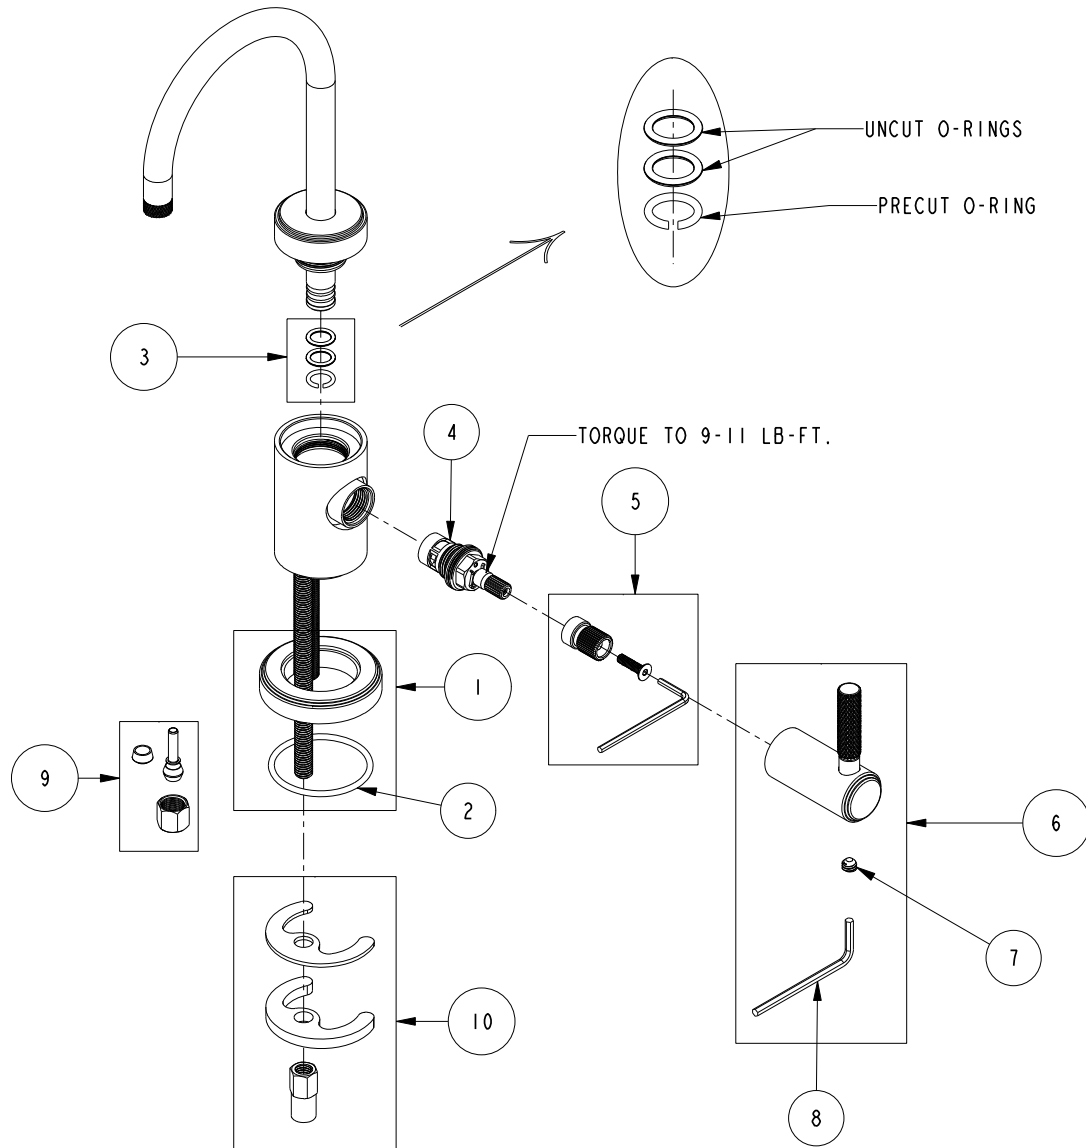

# REPLACEMENT PARTS

ITEM	PT/ASSY	SPECIFY FINISH	DESCRIPTION
1	20-759	YES	ESCUTCHEON ASSY
2	91768		O-RING, #2-130, EP, 50 DURO - GREY
3	10-310		WATER DISPENSER SPOUT O-RING KIT
4	1-134		CARTR 3/8 HOT 1/4 TR
5	10-306		CARTRIDGE STEM ADAPTER KIT
6	20-758	YES	HANDLE ASSEMBLY
7	92017		SCRW, 1/4-20 X 3/16 SKT HD CUP PT SS
8	92422		HEX KEY, 1/8" ALLOY STEEL
9	5-007		1/4 COMP KIT
10	1-491		SPOUT MOUNTING KIT

**WATER DISPENSER - COLD**  
**3290-5623**

REV K EN-4713 04/08/24

**NEWPORT BRASS.**

t: 949.417.5207 | www.newportbrass.com