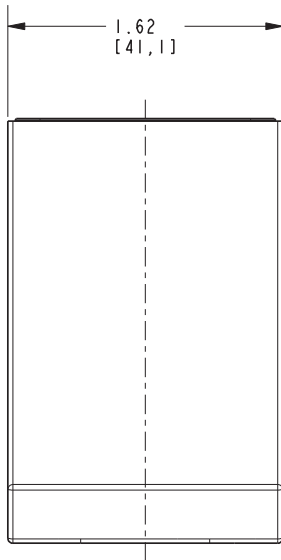

Model	Description	Colors   Finishes
37-12	Single Robe Hook	<input type="checkbox"/> 10B <input type="checkbox"/> 15 <input type="checkbox"/> 15S <input type="checkbox"/> 26 <input type="checkbox"/> Other

**Product Specification:** Add size designator and "Color / Finish" suffix to Model number, below.

The Single Robe Hook shall be made of solid brass construction. Single Robe Hook shall complement Newport Brass Secant product series. Single Robe Hook shall be Newport Brass Model 37-12/\_\_\_\_\_.

## PRODUCT DIMENSIONS *(Units are in inches)*

Product Dimensions are provided for reference only. For specific product installation guidelines, please reference the Installation Instructions of the product being installed.