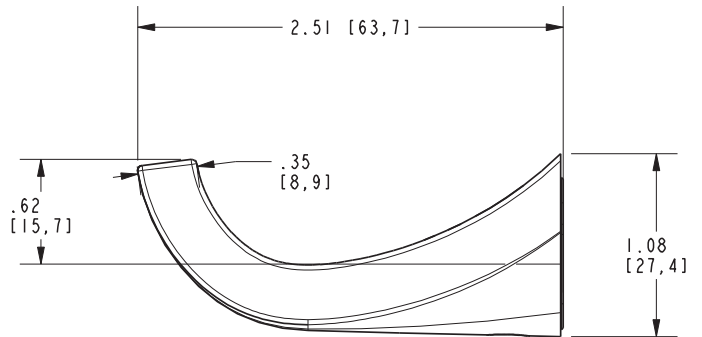

37-12

PRODUCT DIMENSIONS *(Units are in inches)*

Product Dimensions are provided for reference only. For specific product installation guidelines, please reference the Installation Instructions of the product being installed.

Secant Single Robe Hook 37-12