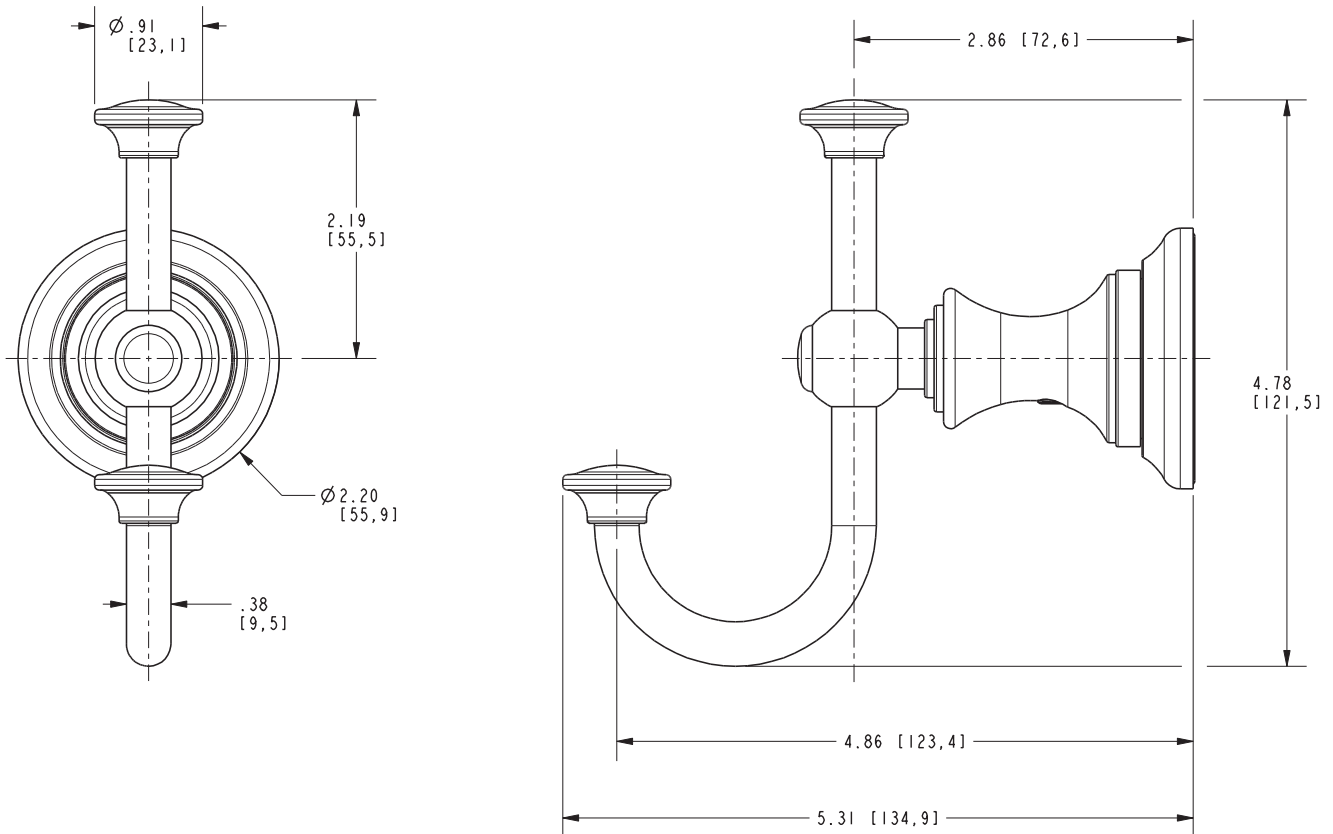

SUTTON

Double Robe Hook 35-13

Features

- Solid brass construction
- Complements Sutton product series

Codes / Standards Compliance

Meets or exceeds the following at date of manufacture:

- All applicable US Federal and State material regulations

Model	Description	Colors Finishes
35-13	Double Robe Hook	<input type="checkbox"/> 10B <input type="checkbox"/> 15 <input type="checkbox"/> 15S <input type="checkbox"/> 26 <input type="checkbox"/> Other

Product Specification: Add size designator and "Color / Finish" suffix to Model number, below.

The Double Robe Hook shall be made of solid brass construction. Double Robe Hook shall complement Newport Brass Sutton product series. Double Robe Hook shall be Newport Brass Model 35-13/____ .

35-13

PRODUCT DIMENSIONS *(Units are in inches)*

Product Dimensions are provided for reference only. For specific product installation guidelines, please reference the Installation Instructions of the product being installed.