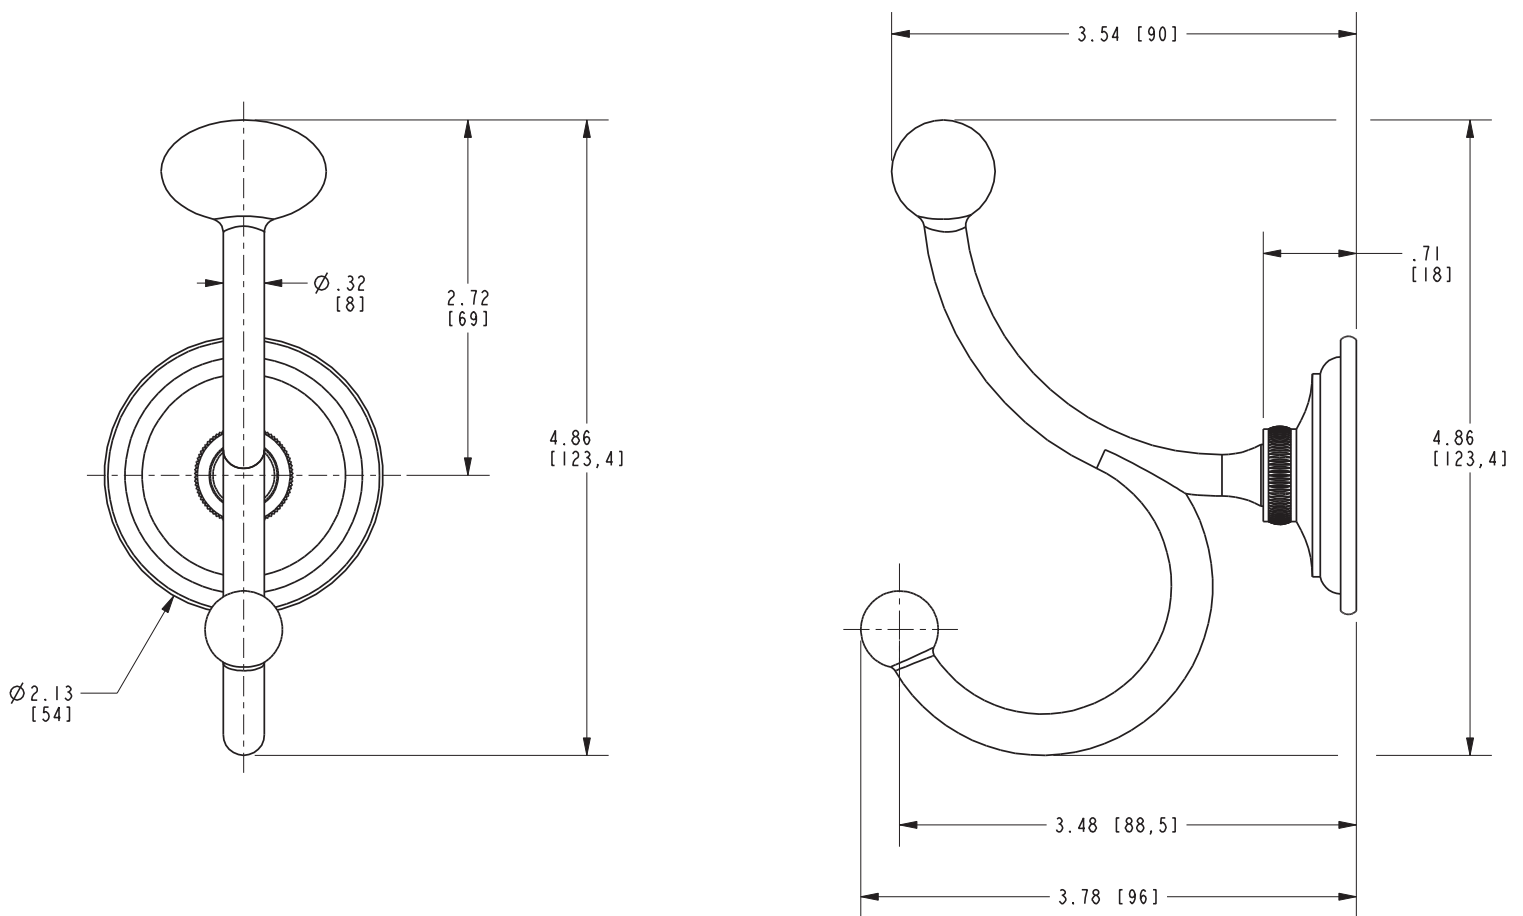

Robe Hook
1600-1660

Features

- Solid brass construction
- Complements Miro product series

Codes / Standards Compliance

Meets or exceeds the following at date of manufacture:

- All applicable US Federal and State material regulations

Model	Description	Colors Finishes				
1600-1660	Double Robe Hook	<input type="checkbox"/> 10B	<input type="checkbox"/> 15	<input type="checkbox"/> 15S	<input type="checkbox"/> 26	<input type="checkbox"/> Other

Product Specification Add "Color / Finish" suffix to Model number, below.

The Double Robe Hook shall be made of solid brass construction. Double Robe Hook shall complement Newport Brass Miro product series. Double Robe Hook shall be Newport Brass Model 1600-1660/_____.

1600-1660

PRODUCT DIMENSIONS *(Units are in inches)*

Product Dimensions are provided for reference only. For specific product installation guidelines, please reference the Installation Instructions of the product being installed.