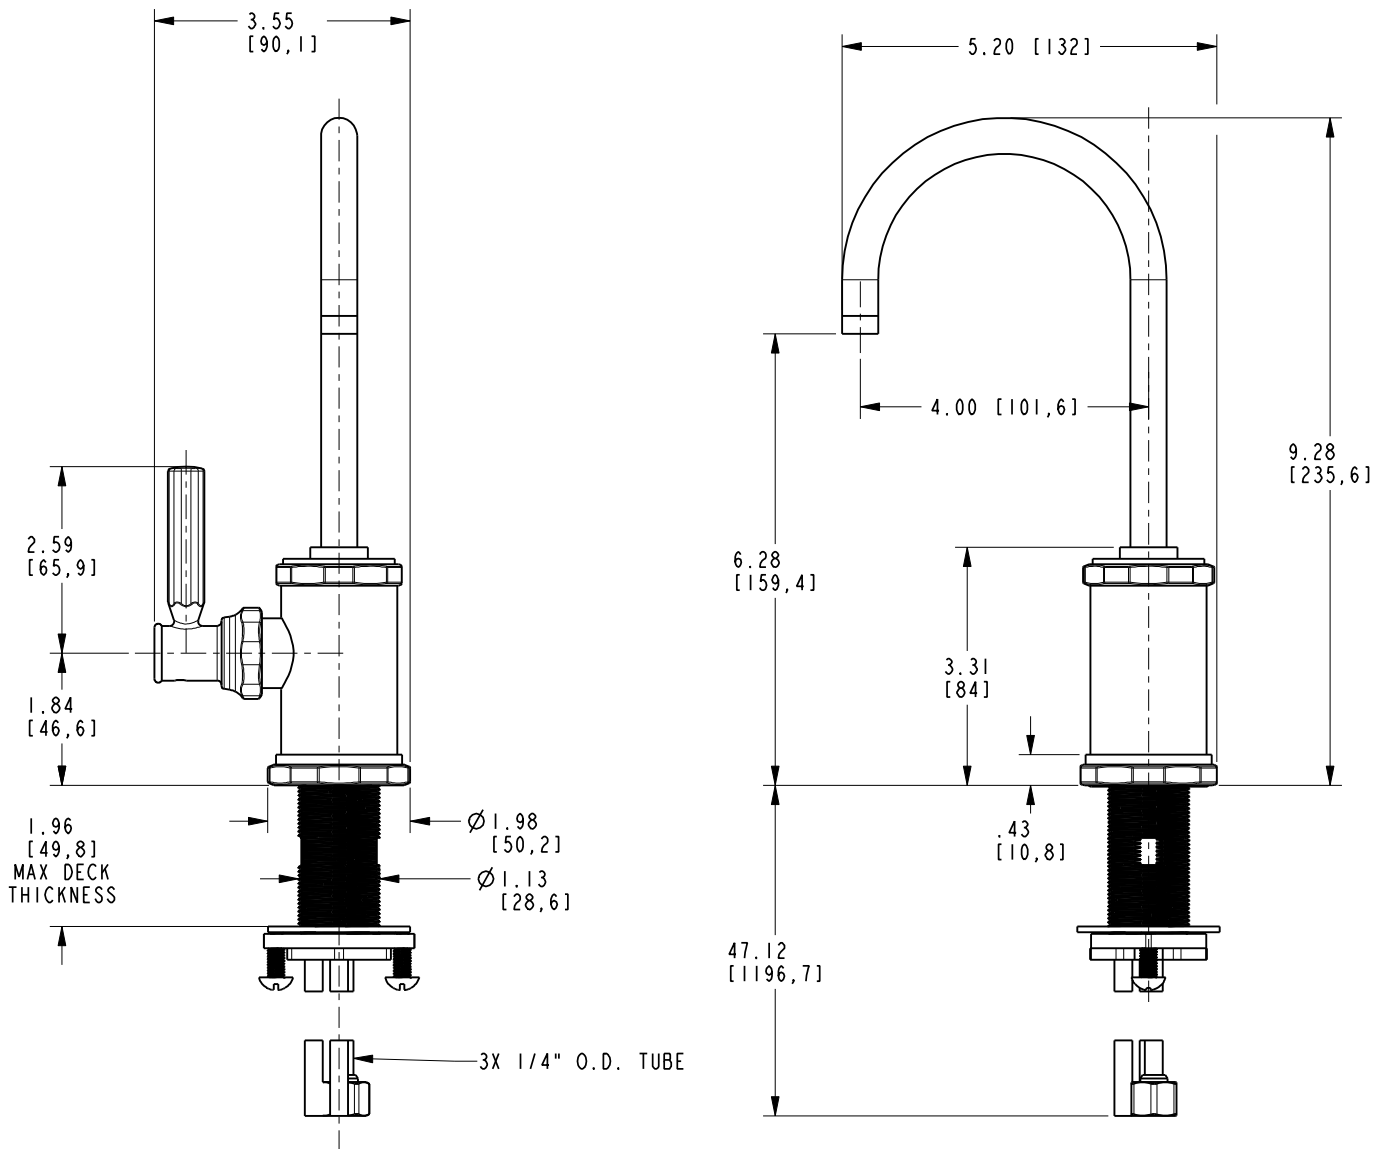

Features

- Solid brass construction
- Quarter-turn washerless ceramic disc valve cartridge
- Contemporary lever handle design
- Spout assembly with integral supply hoses
- Spring-loaded, normally closed lever handle
- 6.28" (15.9 cm) spout height at outlet
- 4.00" (10.2 cm) spout reach (c-c)
- For single hole configurations
- 1.5 GPM (5.7 LPM) Max

3190-5613

Specified Model

Model	Description	Colors Finishes
3190-5613	Hot Water Dispenser Faucet	<input type="checkbox"/> 10B <input type="checkbox"/> 15 <input type="checkbox"/> 15S <input type="checkbox"/> 26 <input type="checkbox"/> Other
5-036	Point-of-Use Water Heater (115V, 140°F to 190° range)	N/A

Product Specification Add "Color / Finish" suffix to Model number, below.

The Hot Water Dispenser Faucet shall be made of solid brass construction. Faucet shall incorporate a spout assembly with integral supply hoses and feature a quarter-turn washerless ceramic disc valve cartridge. Faucet shall incorporate a transitional lever handle design and feature a spring-loaded, normally closed hot lever mechanism. Hot Water Dispenser Faucet shall have a 1.5 gallon (5.7 liters) per minute maximum flow rate and accommodate single hole configurations. Product shall incorporate a 6.28" (15.9 cm) spout height at outlet and a 4.00" (10.2 cm) spout reach (c-c). Hot Water Dispenser Faucet shall be Newport Brass Model 3190-5613/_____. [Point-of-Use Water Heater shall be Newport Brass Model 5-036].

3190-5613

PRODUCT DIMENSIONS *(Units are in inches)*

Product Dimensions are provided for reference only. For specific product installation guidelines, please reference the Installation Instructions of the product being installed.