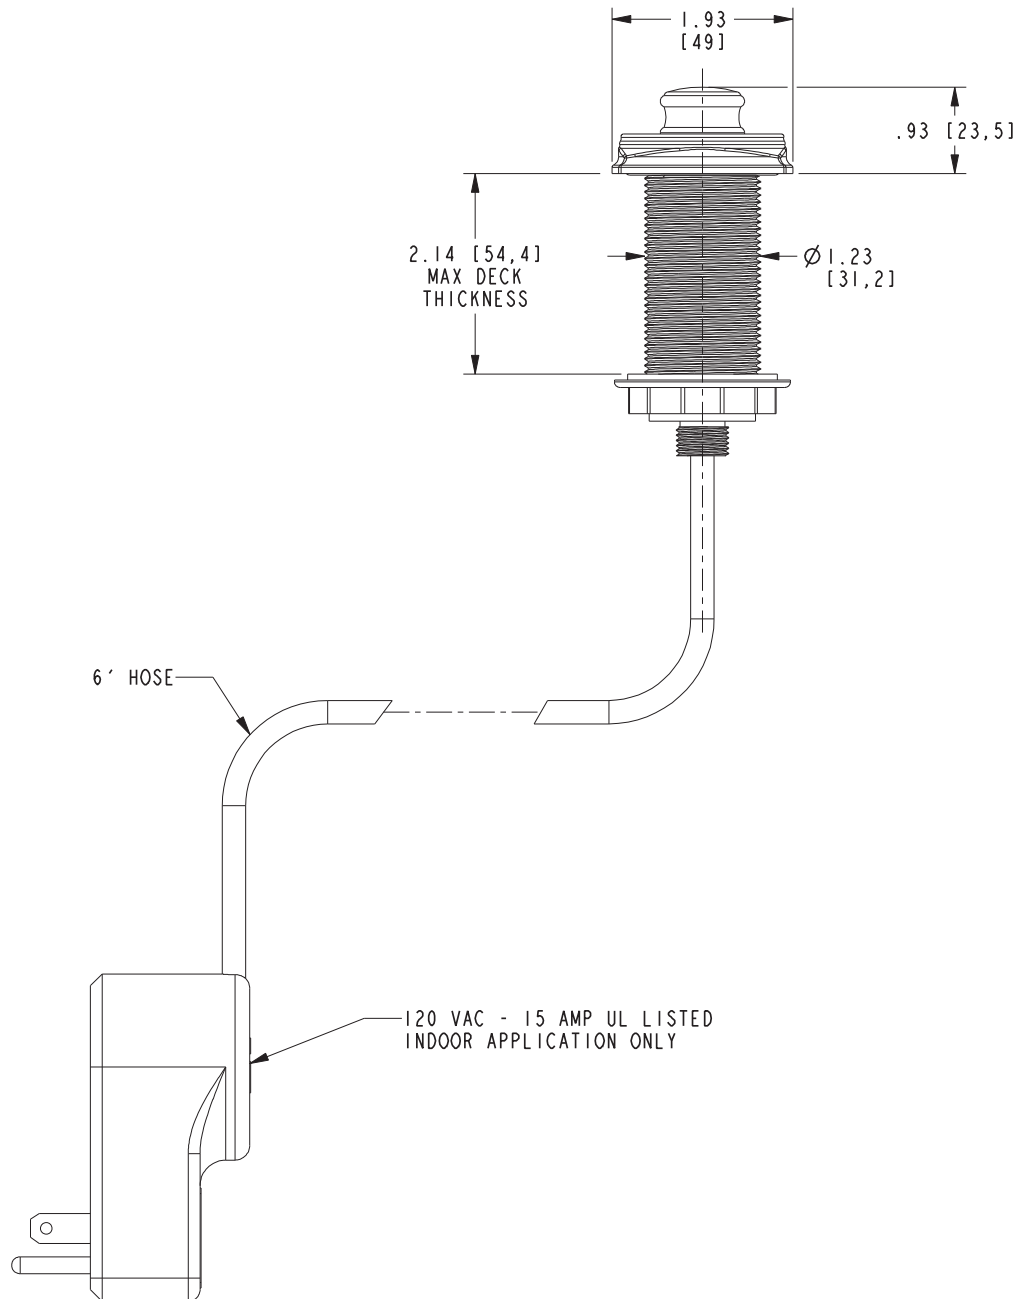

Features

- Solid brass construction
- Soft touch air activated
- 6' supply air hose
- U/L listed 120VAC -15 amp indoor use only outlet
- .93" (2.4 cm) trim height
- 1.93" (4.9 cm) trim square
- Complements Zemora Series

Model	Description	Colors Finishes				
3190-5811	Air Activated Disposer Switch Kit	<input type="checkbox"/> 10B	<input type="checkbox"/> 15	<input type="checkbox"/> 15S	<input type="checkbox"/> 26	<input type="checkbox"/> Other
20-380	Air Activated Disposer Switch Trim	<input type="checkbox"/> 10B	<input type="checkbox"/> 15	<input type="checkbox"/> 15S	<input type="checkbox"/> 26	<input type="checkbox"/> Other

* Note: Requires 1-1/4" [3.2 cm] to 1-11/16" [4.3 cm] through hole.

Product Specification Add "Color / Finish" suffix to Model number, below.

Air Activated Disposer Switch trim shall be made of solid brass construction. Air Activated Disposer Switch shall include 6' of supply air hose. Air Activated Disposer Switch shall include U/L listed 120VAC -15 amp indoor use only outlet adapter. Air Activated Disposer Switch shall be Newport Brass Model 3160-5811/____. Air Activated Disposer Switch Trim shall be Newport Brass Model 20-380/____.

3160-5811

Product Dimensions are provided for reference only. For specific product installation guidelines, please reference the Installation Instructions of the product being installed.

Zemora Air Activated Disposer Switch Kit 3160-5811