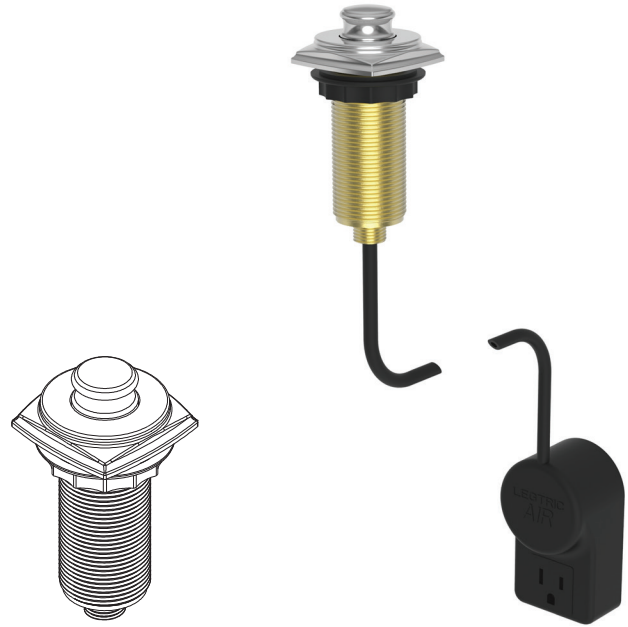

Features

- Solid brass construction
- Soft touch air activated
- 6' supply air hose
- U/L listed 120VAC -15 amp indoor use only outlet
- .93" (2.4 cm) trim height
- 1.93" (4.9 cm) trim square
- Complements Zemora Series

Air Activated Disposer Switch Kit

3160-5811

Also 20-380

Codes / Standards Compliance

Meets or exceeds the following at date of manufacture:

- All applicable US Federal and State material regulations

Colors / Finishes

- 10B: Oil Rubbed Bronze
- 15: Polished Nickel
- 15S: Satin Nickel - PVD
- 26: Polished Chrome
- Other: Refer to the Newport Brass catalog for additional color/finish options.

20-380

3160-5811

Specified Model

* Note: Requires 1-1/4" [3.2 cm] to 1-11/16" [4.3 cm] through hole.

Product Specification Add "Color / Finish" suffix to Model number, below.

Air Activated Disposer Switch trim shall be made of solid brass construction. Air Activated Disposer Switch shall include 6' of supply air hose. Air Activated Disposer Switch shall include U/L listed 120VAC -15 amp indoor use only outlet adapter. Air Activated Disposer Switch shall be Newport Brass Model 3160-5811/____. Air Activated Disposer Switch Trim shall be Newport Brass Model 20-380/____.