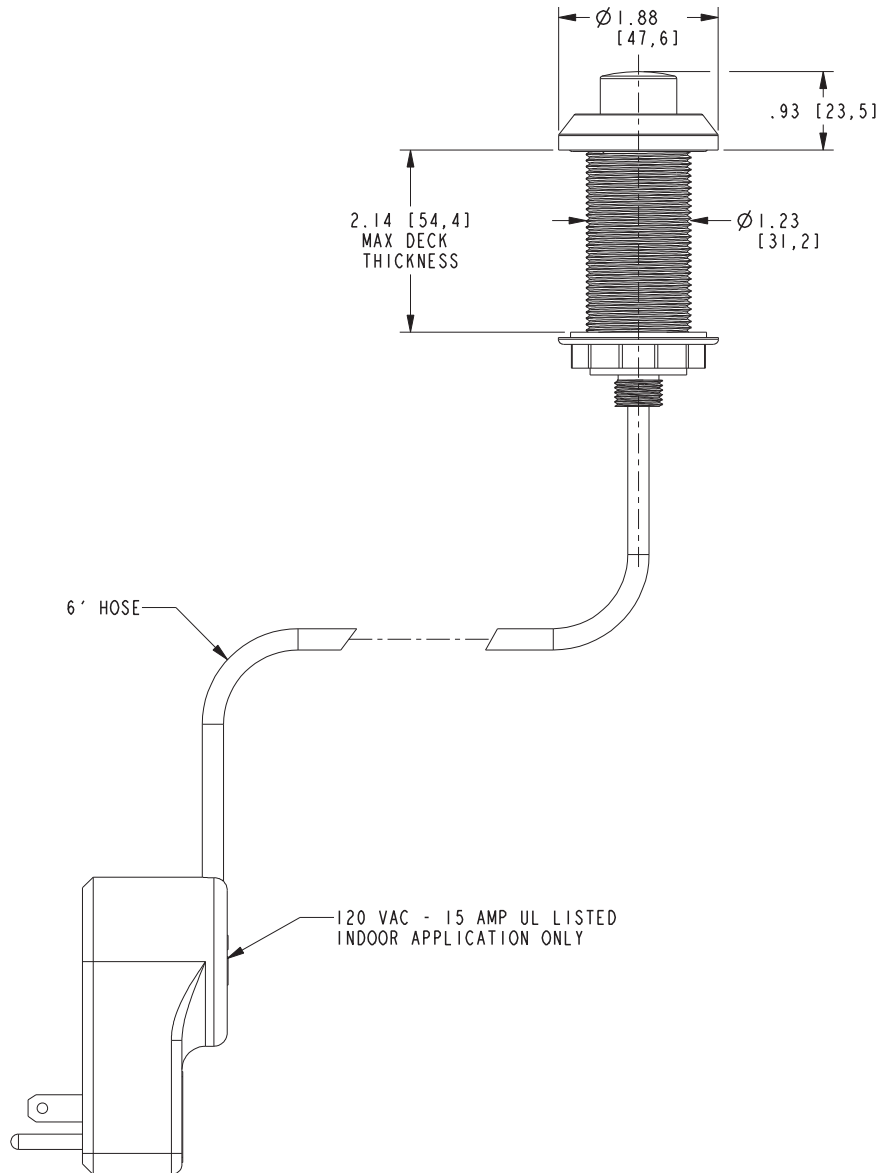

**Features**

- Solid brass construction
- Soft touch air activated
- 6’ supply air hose
- U/L listed 120VAC -15 amp indoor use only outlet
- .93” (2.4 cm) trim height
- 1.88” (4.8 cm) trim diameter
- Complements Jeter Series

3200-5811

**Specified Model**

Model	Description	Colors   Finishes				
3190-5811	Air Activated Disposer Switch Kit	<input type="checkbox"/> 10B	<input type="checkbox"/> 15	<input type="checkbox"/> 15S	<input type="checkbox"/> 26	<input type="checkbox"/> Other
20-383	Air Activated Disposer Switch Trim	<input type="checkbox"/> 10B	<input type="checkbox"/> 15	<input type="checkbox"/> 15S	<input type="checkbox"/> 26	<input type="checkbox"/> Other

\* Note: Requires 1-1/4” [3.2 cm] to 1-11/16” [4.3 cm] through hole.

**Product Specification** Add “Color / Finish” suffix to Model number, below.

Air Activated Disposer Switch trim shall be made of solid brass construction. Air Activated Disposer Switch shall include 6’ of supply air hose. Air Activated Disposer Switch shall include U/L listed 120VAC -15 amp indoor use only outlet adapter. Air Activated Disposer Switch shall be Newport Brass Model 3200-5811/\_\_\_\_. Air Activated Disposer Switch Trim shall be Newport Brass Model 20-383/\_\_\_\_.

# 3200-5811

Product Dimensions are provided for reference only. For specific product installation guidelines, please reference the Installation Instructions of the product being installed.