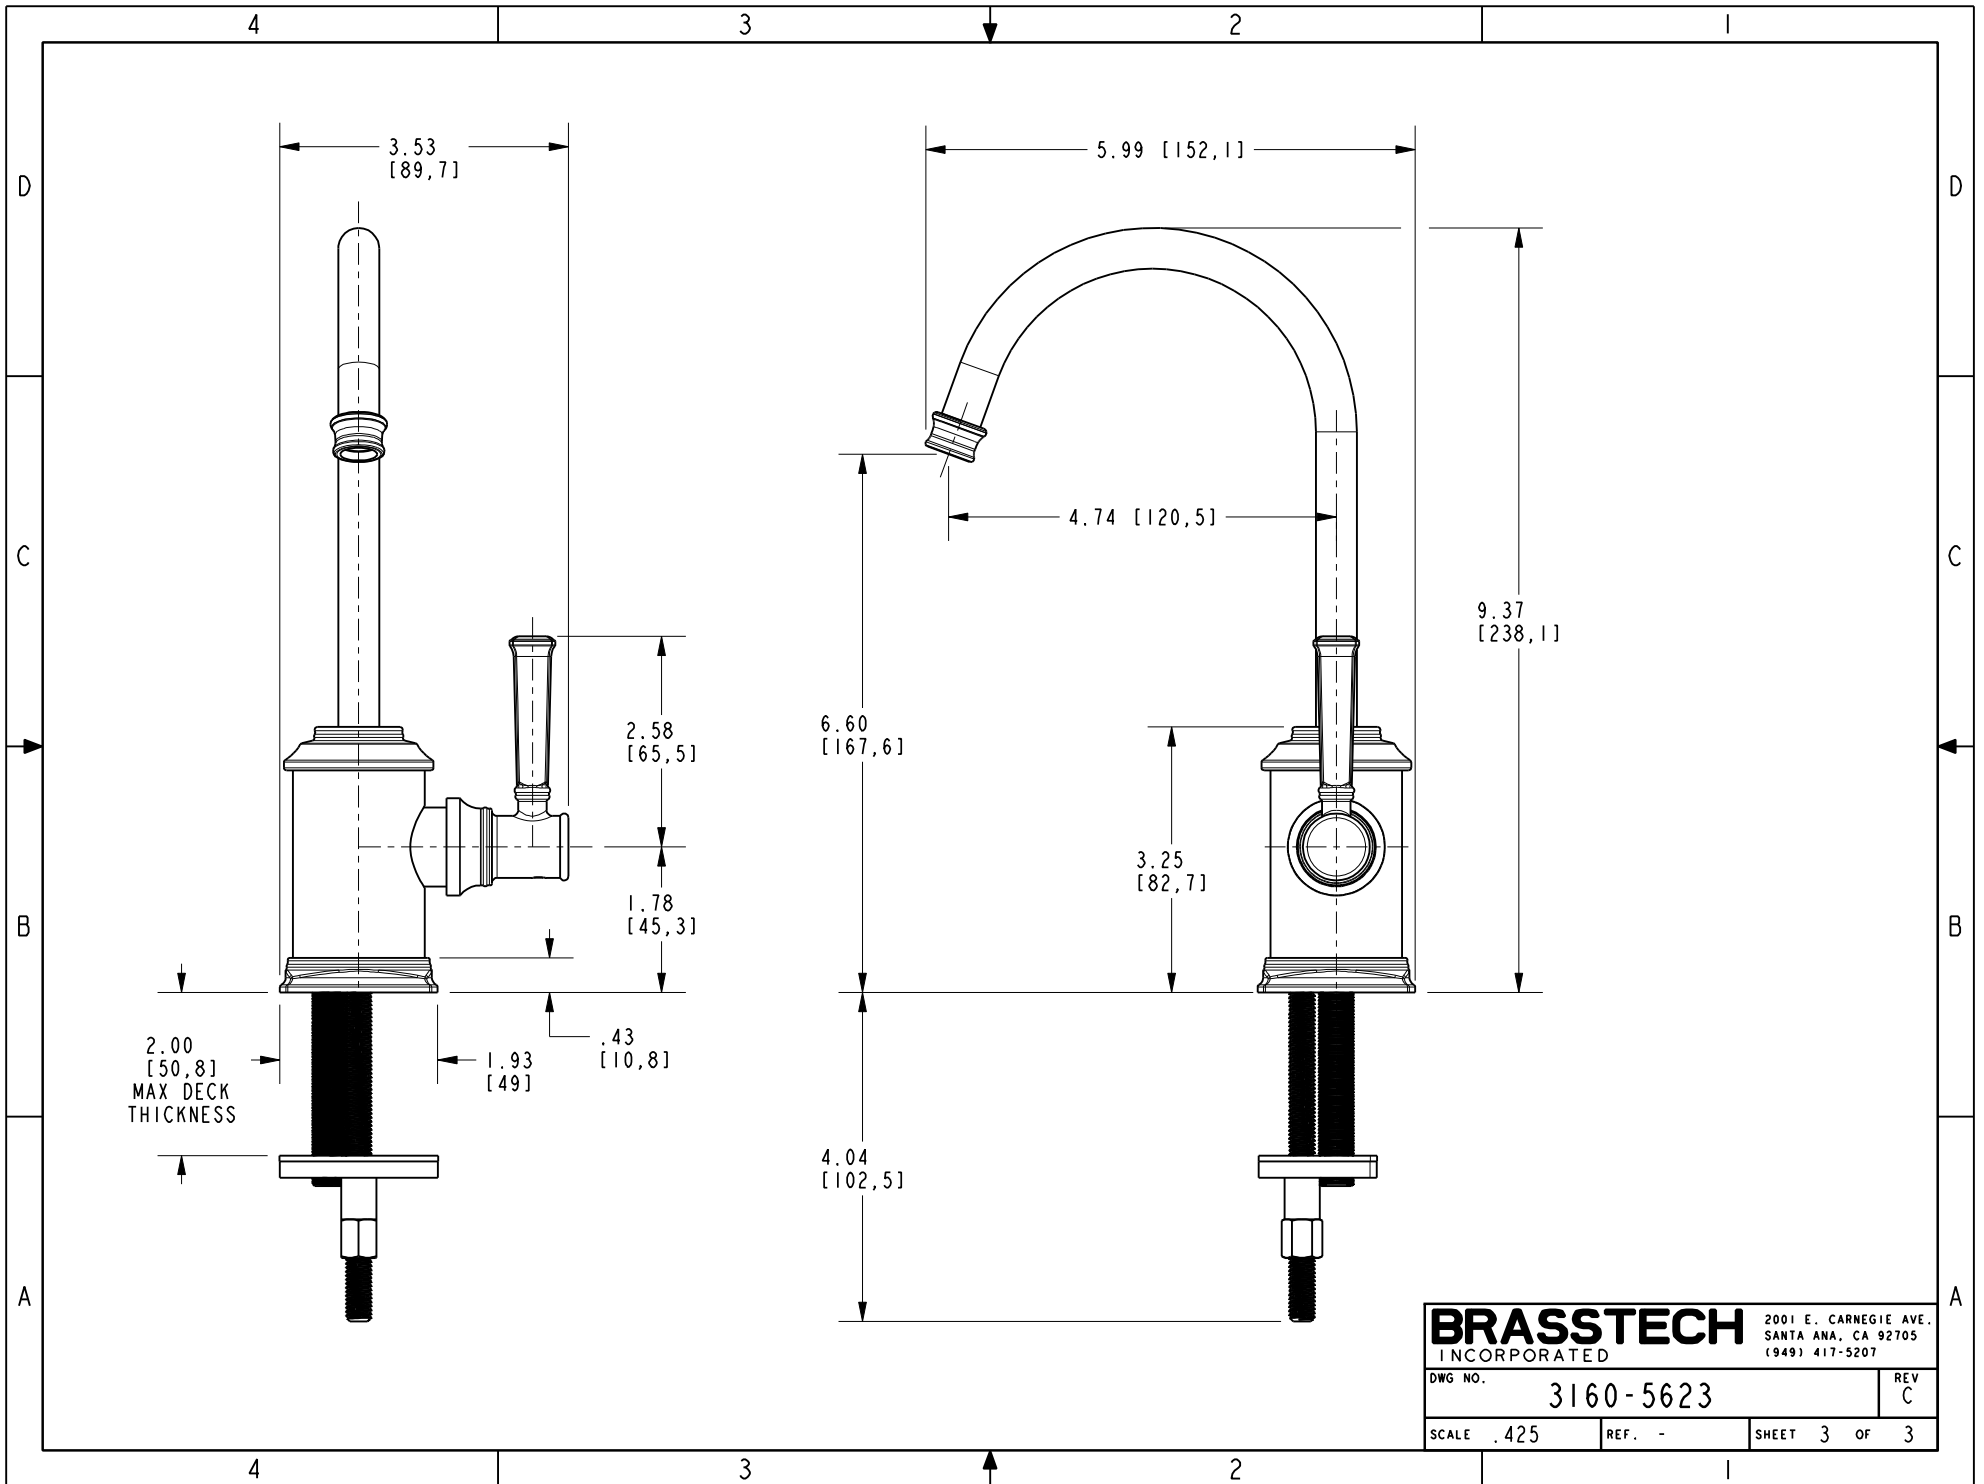

BRASSTECH		2001 E. CARNEGIE AVE. SANTA ANA, CA 92705 (949) 417-5207
DWG NO.	3160-5623	REV C
SCALE .325	REF. -	SHEET 2 OF 3

BRASSTECH		2001 E. CARNEGIE AVE. SANTA ANA, CA 92705 (949) 417-5207
DWG NO.	3160-5623	REV C
SCALE .425	REF. -	SHEET 3 OF 3