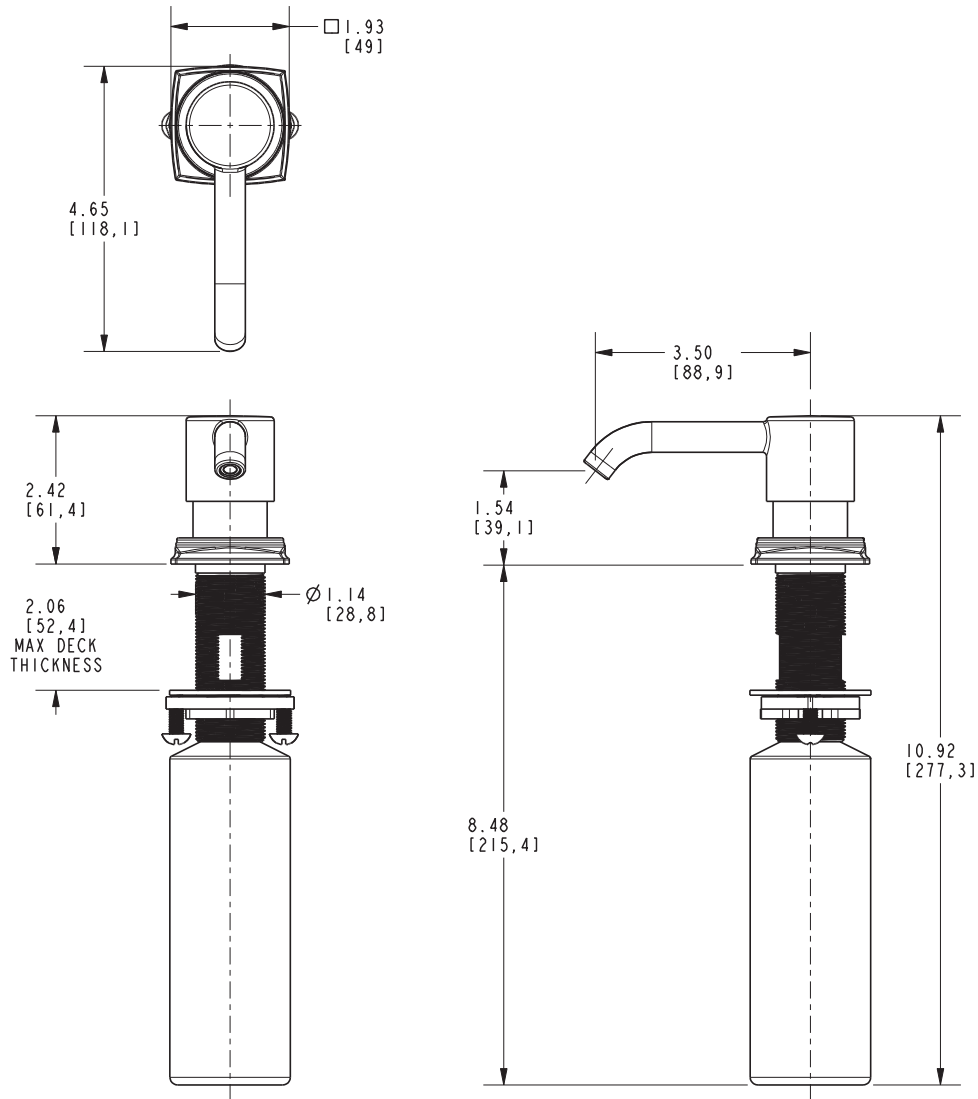

**Soap / Lotion Dispenser**  
**3160-5721**

**Features**

- Solid brass construction
- One piece cast spout design
- Base with integral O-ring deck seal
- Removable spout for above deck refilling
- 8 fluid oz. (236 ml) capacity bottle included
- 1.54" (3.9 cm) spout height at outlet
- 3.50" (8.9 cm) spout reach (c-c)

**Specified Model**

Model	Description	Colors   Finishes				
3160-5721	Soap Lotion Dispenser	<input type="checkbox"/> 10B	<input type="checkbox"/> 15	<input type="checkbox"/> 15S	<input type="checkbox"/> 26	<input type="checkbox"/> Other
20-373	Soap / Lotion Replacement Pump Head	<input type="checkbox"/> 10B	<input type="checkbox"/> 15	<input type="checkbox"/> 15S	<input type="checkbox"/> 26	<input type="checkbox"/> Other
125-8	Soap / Lotion Replacement Pump	<input type="checkbox"/> NA				
125-9	Soap / Lotion Replacement Bottle	<input type="checkbox"/> NA				

\* Note: Requires 1-1/4" to 1-11/16" through hole. Accommodates 2-1/16" maximum deck thickness..

**Product Specification** Add "Color / Finish" suffix to Model number, below.

The Soap / Lotion Dispenser shall be made of solid brass construction. Dispenser shall incorporate a removable top spout assembly for easy refilling access. Dispenser shall incorporate a refillable 8 fluid ounce (236 ml) capacity container. Product shall incorporate a 1.54" (3.9 cm) spout height at outlet and a 3.50" (8.9 cm) spout reach (c-c). Soap / Lotion Dispenser shall be Newport Brass Model 3160-5721/\_\_\_\_\_.

## PRODUCT DIMENSIONS *(Units are in inches)*