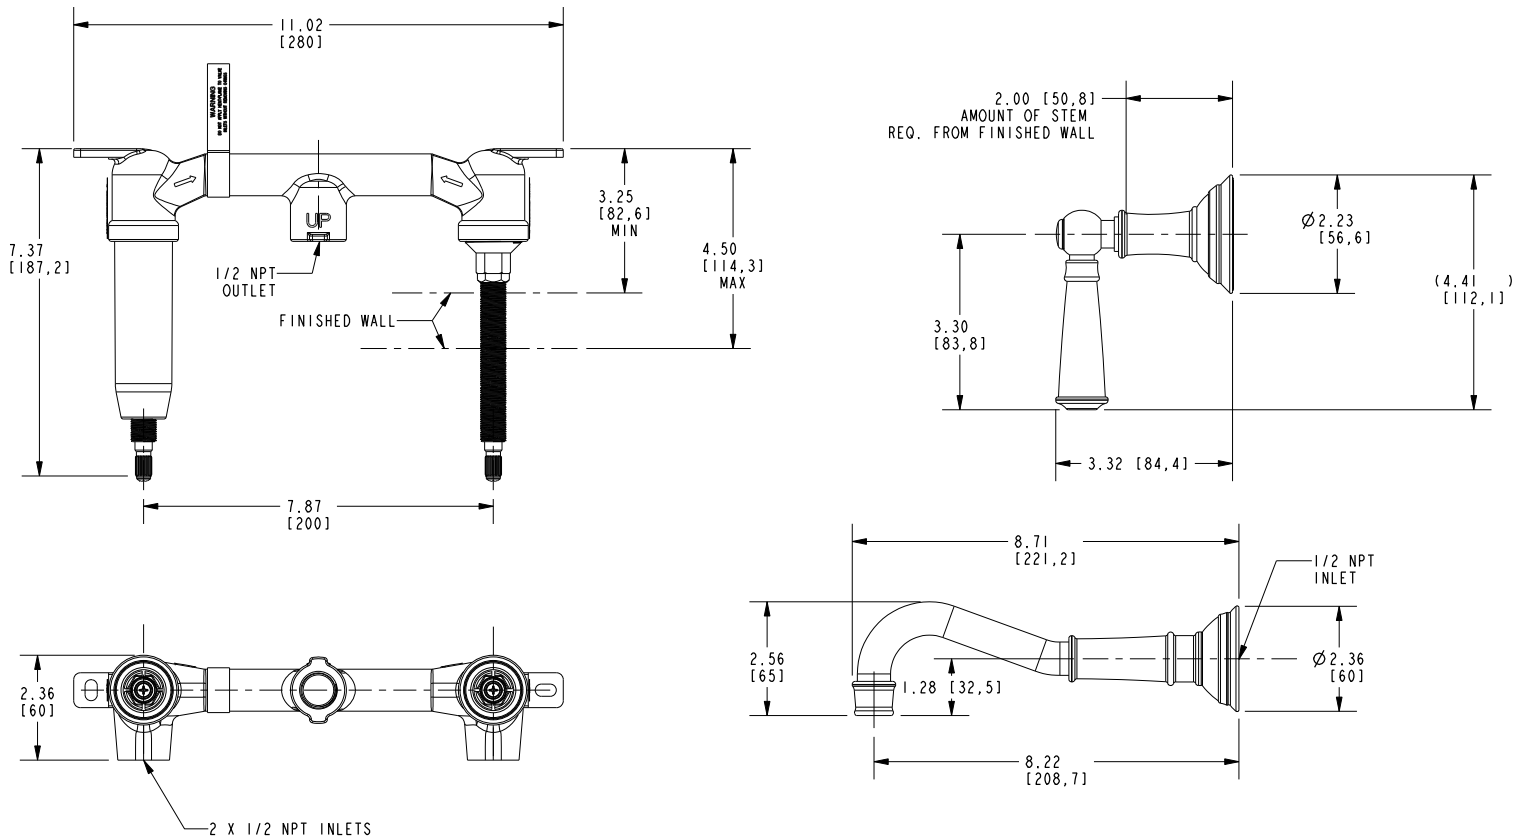

JACOBEBAN

Features

- Solid brass construction
- 8.22" (20.9 cm) spout reach (wall-to-center)
- 1/2" NPT spout inlet fitting
- Rough valve incorporates a brass valve body assembly
- Rough valve incorporates quarter-turn washerless ceramic disc valve cartridges
- Intended for use with Newport Brass rough valve as specified (Required Accessory)
- ADA Compliant
- 1.2 GPM (4.5 LPM) Max

Required Accessory

Application	Wall Lavatory Rough Valve
Description	2-Cartridge Assembly
Inlet/Outlet Size	1/2"
Part Number	1-532U
Image	

Product Specification Add "Color / Finish" suffix to Model number, below.

The Wall-Mounted Lavatory Faucet shall be made of solid brass construction. Wall-Mounted Lavatory Faucet shall incorporate lever handles and a 8.22" (20.9 cm) spout (wall-to-center) that incorporates a 1/2" NPT inlet fitting. Rough valve shall incorporate a brass valve body assembly and quarter-turn washerless ceramic disc valve cartridges. Wall-Mounted Lavatory Faucet shall be Newport Brass Model 3-2471/_____ and Newport Brass rough valve shall be 1-532U.

3-2471

Product dimensions are provided for reference only. For specific product installation guidelines, please reference the installation instructions of the product being installed.

Jacobean Wall-Mounted Lavatory Trim 3-2471