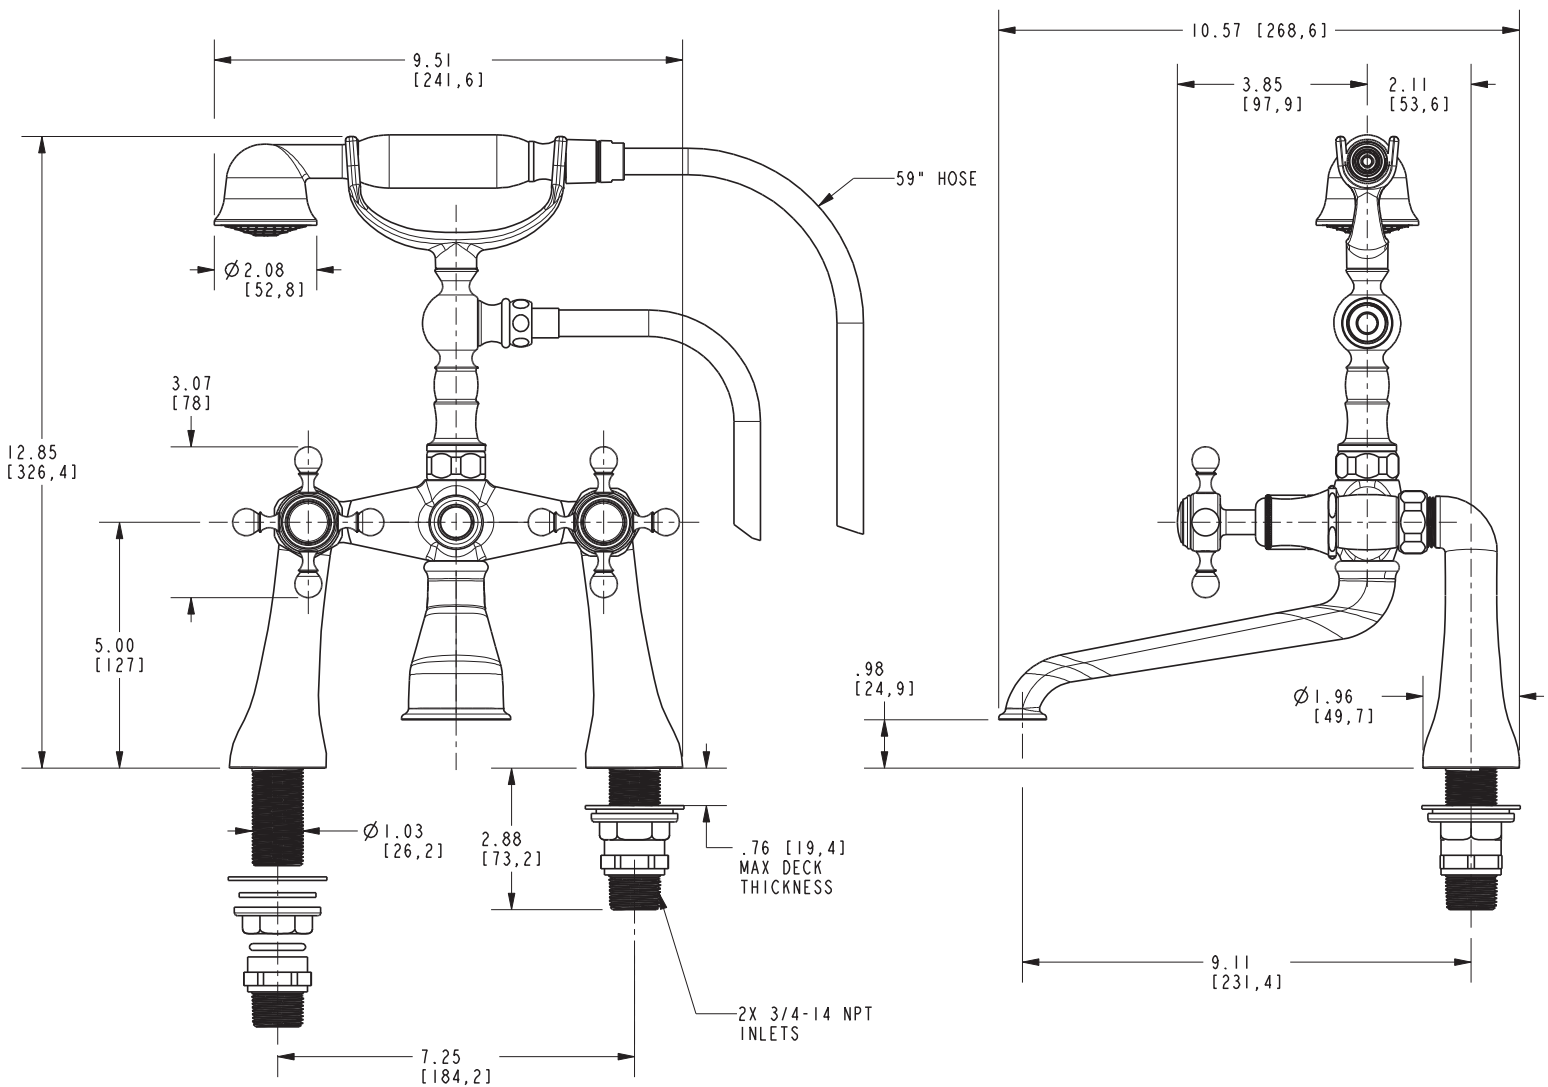

VICTORIA

Tub and Handshower Set **1760-4272**

Features

- Solid brass construction
- Quarter-turn washerless ceramic disc valve cartridges
- 3/4" NPT hot and cold inlet fittings
- 9.11" (23.1 cm) tub spout reach from inlet fittings (c-c)
- 2.08" (5.3 cm) handshower diameter
- For deck-mounted configurations
- ADA Complaint (Handles Only)
- 1.8 GPM (6.8 LPM) Max, Handshower Only

Product Specification Add "Color / Finish" suffix to Model number, below.

The Exposed Tub and Handshower Set shall be made of solid brass construction and incorporate quarter-turn washerless ceramic disc valve cartridges. Exposed Tub and Handshower Set shall incorporate a push button diverter and ADA complaint cross handles. Product shall be designed for deck-mounted configurations. Product shall have a 9.11" (23.1 cm) tub spout reach (c-c) and 3/4" NPT deck-mounted hot/cold inlet fittings. Product shall feature a solid brass handshower having a diameter of 2.08" (5.3 cm) and a 1.8 gallons (6.7 liters) per minute maximum flow rate. Exposed Tub and Handshower Set shall be Newport Brass Model 1760-4272/_____.

1760-4272

PRODUCT DIMENSIONS *(Units are in inches)*

Product Dimensions are provided for reference only. For specific product installation guidelines, please reference the Installation Instructions of the product being installed.

Victoria Tub and Handshower Set 1760-4272