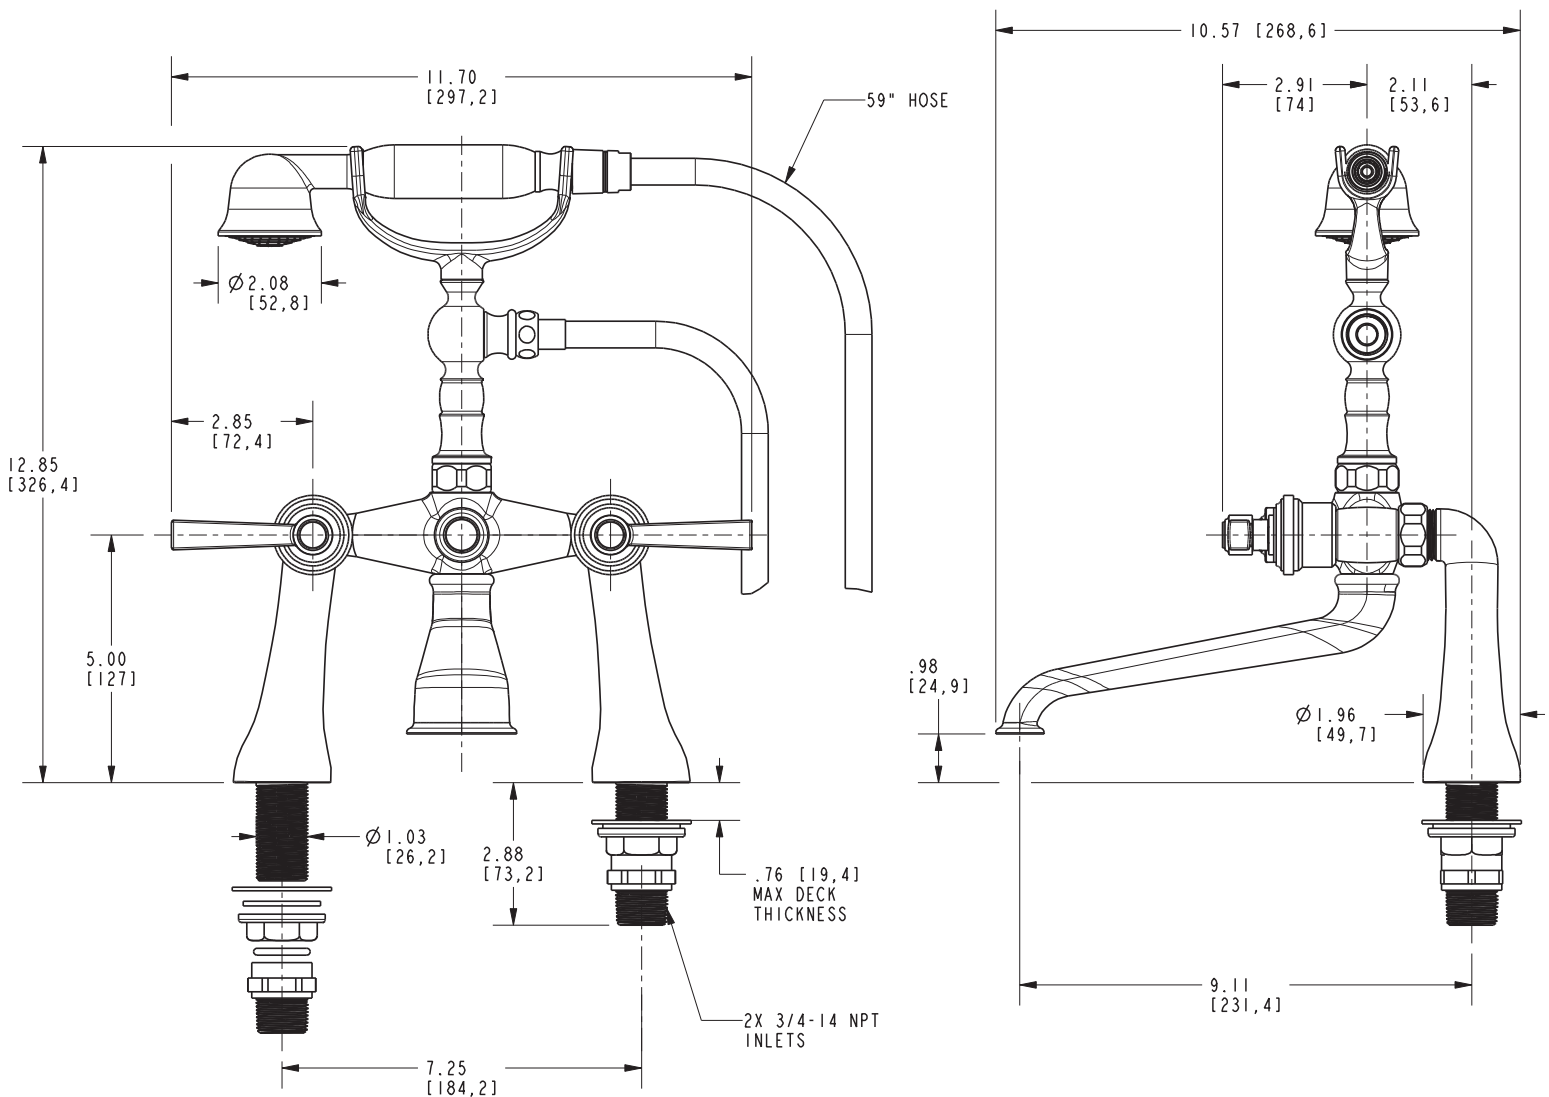

Tub and Handshower Set
1620-4273

Features

- Solid brass construction
- Quarter-turn washerless ceramic disc valve cartridges
- 3/4" NPT hot and cold inlet fittings
- 9.11" (23.1 cm) tub spout reach from inlet fittings (c-c)
- 2.08" (5.3 cm) handshower diameter
- For deck-mounted configurations
- ADA Complaint (Handles Only)
- 1.8 GPM (6.8 LPM) Max, Handshower Only

Model	Description	Colors Finishes
1620-4273	Exposed Tub and Handshower Set (Deck Mount)	<input type="checkbox"/> 10B <input type="checkbox"/> 15 <input type="checkbox"/> 15S <input type="checkbox"/> 26 <input type="checkbox"/> Other

Product Specification Add "Color / Finish" suffix to Model number, below.

The Exposed Tub and Handshower Set shall be made of solid brass construction and incorporate quarter-turn washerless ceramic disc valve cartridges. Exposed Tub and Handshower Set shall incorporate a push button diverter and ADA complaint lever handles. Product shall be designed for deck-mounted configurations. Product shall have a 9.11" (23.1 cm) tub spout reach (c-c) and 3/4" NPT deck-mounted hot/cold inlet fittings. Product shall feature a solid brass handshower having a diameter of 2.08" (5.3 cm) and a 1.8 gallons (6.7 liters) per minute maximum flow rate. Exposed Tub and Handshower Set shall be Newport Brass Model 1620-4273/_____.

1620-4273

PRODUCT DIMENSIONS *(Units are in inches)*

Product Dimensions are provided for reference only. For specific product installation guidelines, please reference the Installation Instructions of the product being installed.