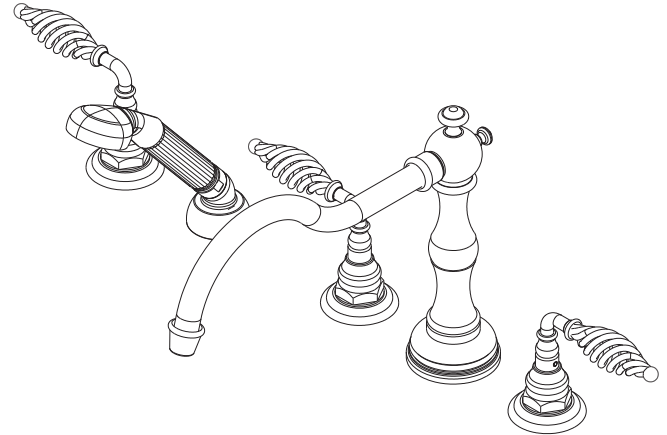

FAIRFIELD

Roman Tub with Handshower Deck Trim

3-2107

Features

- Solid brass construction
- ADA compliant traditional lever handles
- 6" (15.2 cm) spout height at outlet
- 11-9/16" (29.4 cm) spout reach (c-c)
- Intended for use with Newport Brass rough valve kit (Required Accessory) which incorporates the following:
  - Brass valve bodies and quick-connect spout fitting
  - Quarter-turn washerless ceramic disc 3/4" valve cartridges
  - Diverter valve and hoses as needed for handshower

Codes / Standards Compliance

Meets or exceeds the following at date of manufacture:

- ASME A112.18.1/CSA B125.1
- IAPMO/cUPC
- IPC
- ADA
- ICC/ANSI A117.1
- All applicable US Federal and State material regulations

Colors / Finishes

- 15: Polished Nickel
- 15A: Antique Nickel
- 26: Polished Chrome
- 10B: Oil Rubbed Bronze
- Other: Refer to the Newport Brass catalog for additional color/finish options.

Specified Model

Model	Description	Colors / Finishes				
3-2107	Roman Tub with Handshower Deck Trim	☐ 15	☐ 15A	☐ 26	☐ 10B	☐ Other

Required Accessory:

Trim, above, and Rough Valve Kit, below, must both be specified.

Application	Roman Tub			Roman Tub with Handshower					
	Hot Valve	Cold Valve	Spout Quick-Connect Fitting	Hot Valve	Cold Valve	Spout Quick-Connect Fitting	Poly-Braided Hose	Handshower Diverter	H/S Flange Hardware
Inlet/Outlet Size	3/4"	3/4"	3/4"	3/4"	3/4"	3/4"	1/2"	3/4" / 1/2"	-
Part Number	☐ 1-502			☐ 1-503					
Image									

Product Specification:

Add "Color / Finish" suffix to Tub Deck Trim model number, below.

The Roman Tub with Handshower Deck Trim shall be made of solid brass construction. Roman Tub with Handshower Deck Trim shall incorporate ADA compliant traditional lever handles. Product shall incorporate a 6" (15.2 cm) spout height at outlet and a 11-9/16" (29.4 cm) spout reach (c-c). Rough valve kit shall incorporate brass valve bodies with quarter-turn washerless ceramic disc 3/4" valve cartridges, a quick-connect spout fitting and a diverter valve with hoses as needed for handshower. Roman Tub with Handshower Deck Trim shall be Newport Brass Model 3-2107/____ and Newport Brass rough valve kit shall be 1-503.