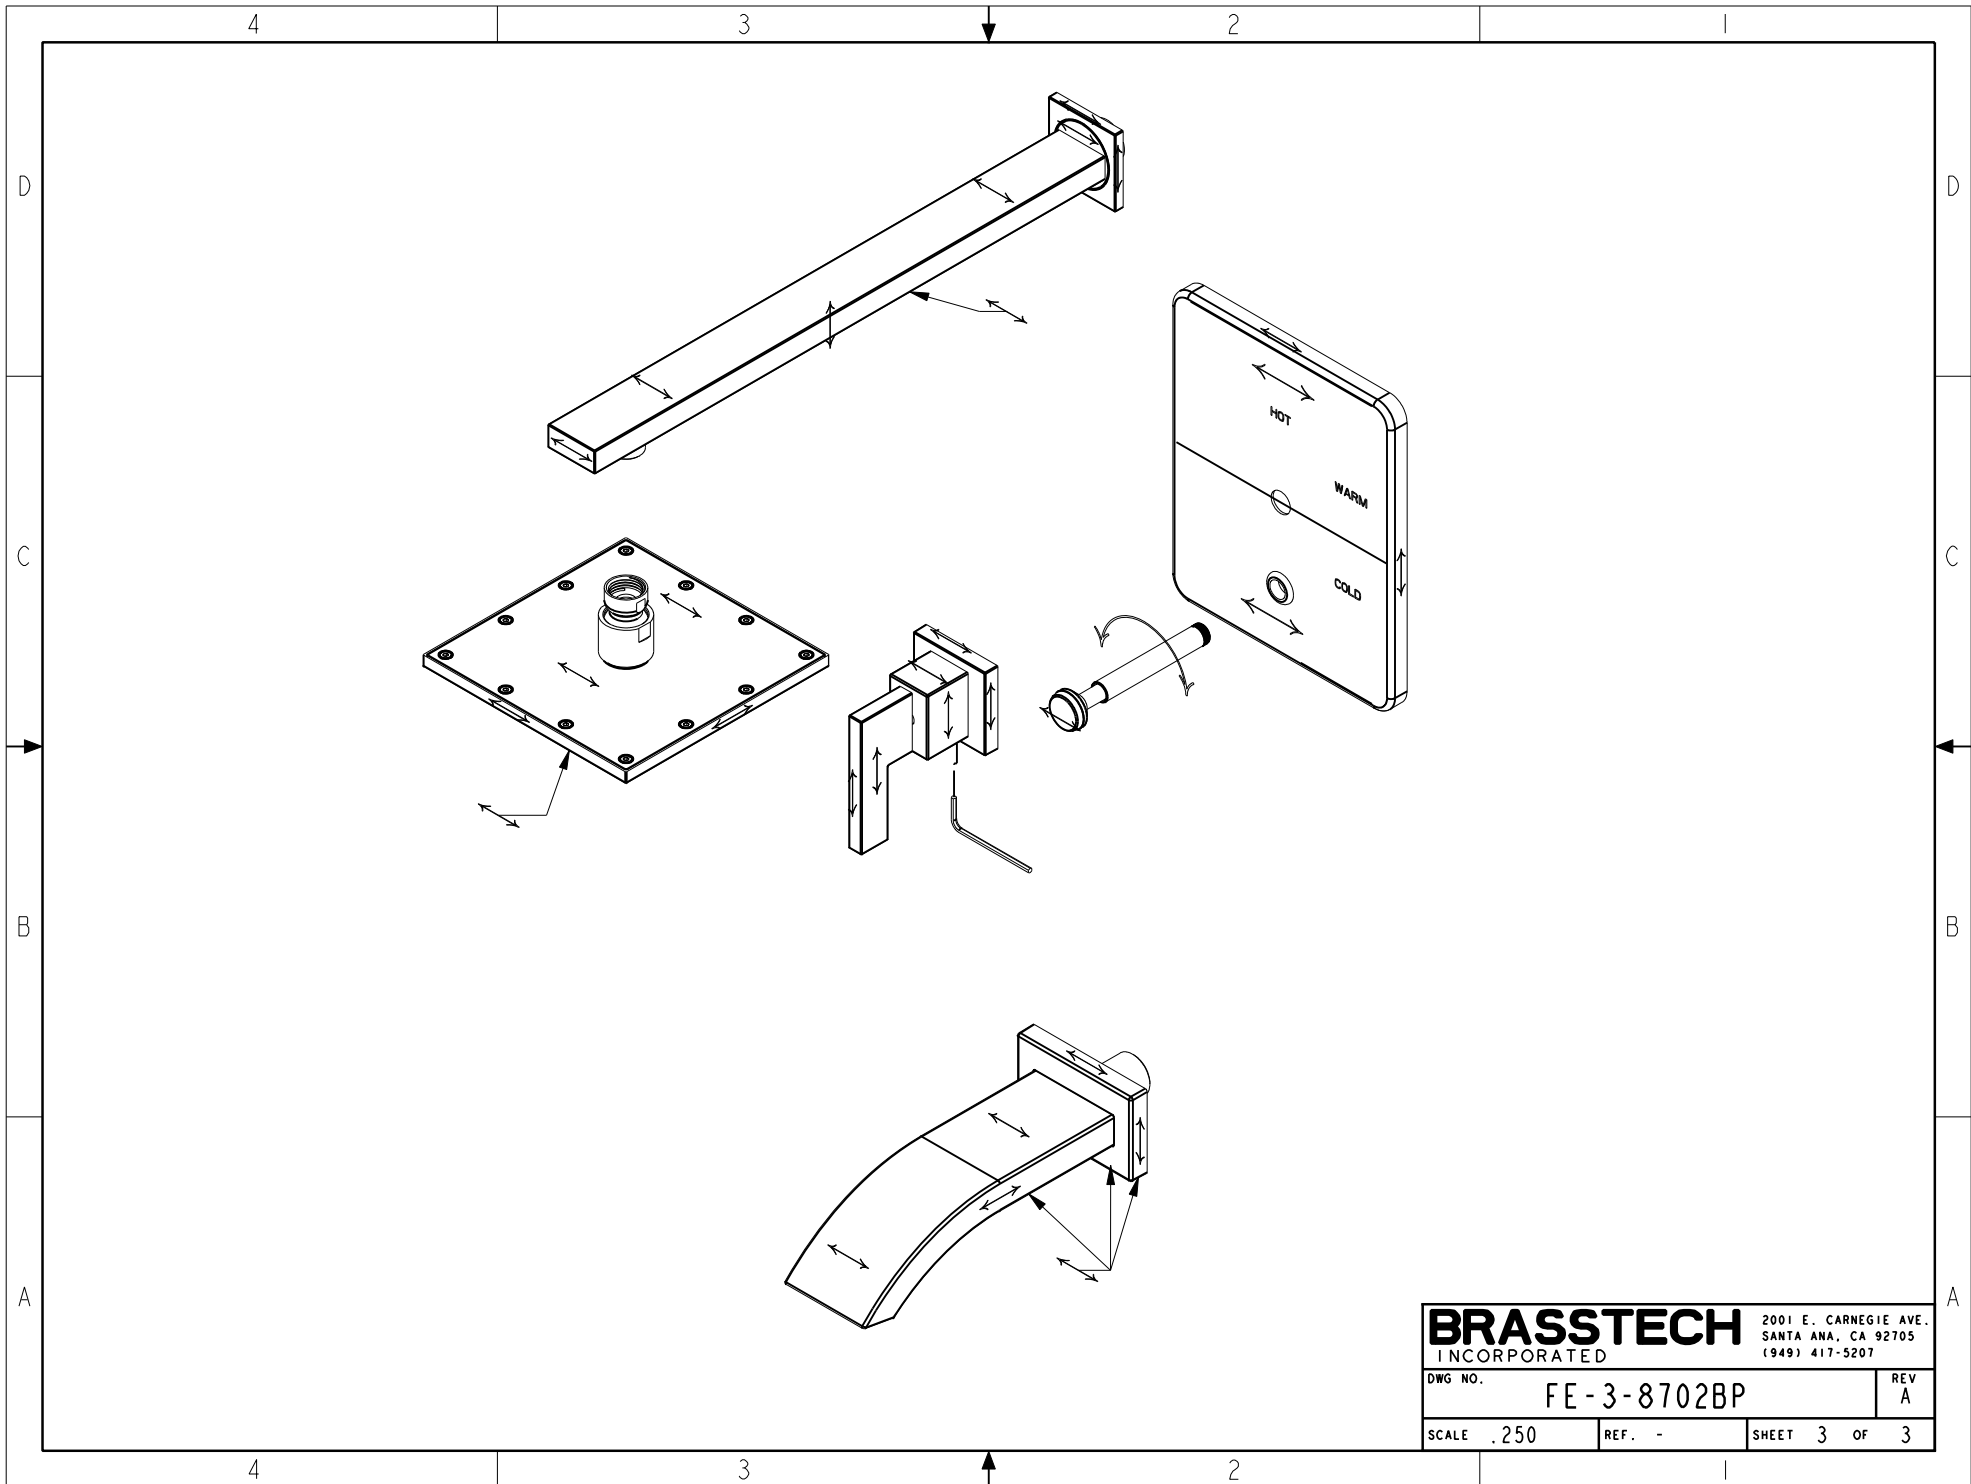

BRASSTECH		2001 E. CARNEGIE AVE.
INCORPORATED		SANTA ANA, CA 92705
		(949) 417-5207
DWG NO.	FE-3-8702BP	REV A
SCALE .200	REF. -	SHEET 2 OF 3

BRASSTECH		2001 E. CARNEGIE AVE.	
INCORPORATED		SANTA ANA, CA 92705	
		(949) 417-5207	
DWG NO.	FE-3-8702BP		REV A
SCALE .250	REF. -	SHEET 3 OF 3	