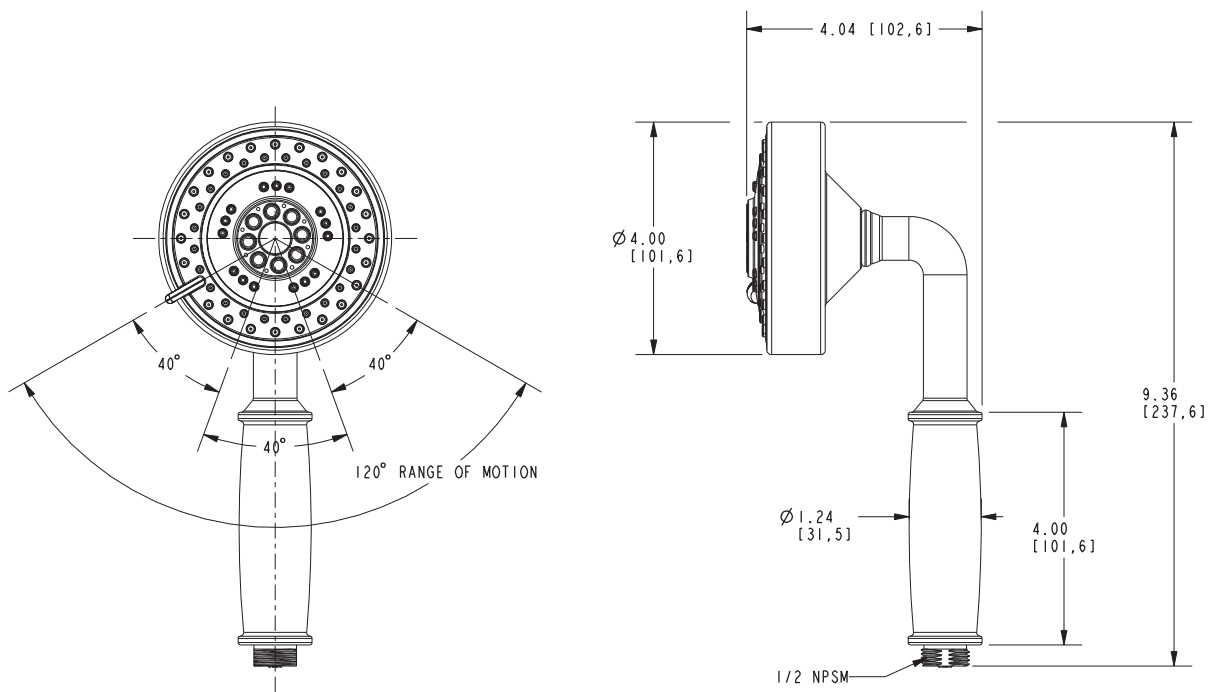

283-3

PRODUCT DIMENSIONS *(Units are in inches)*

Newport Bath Handshower 283-3