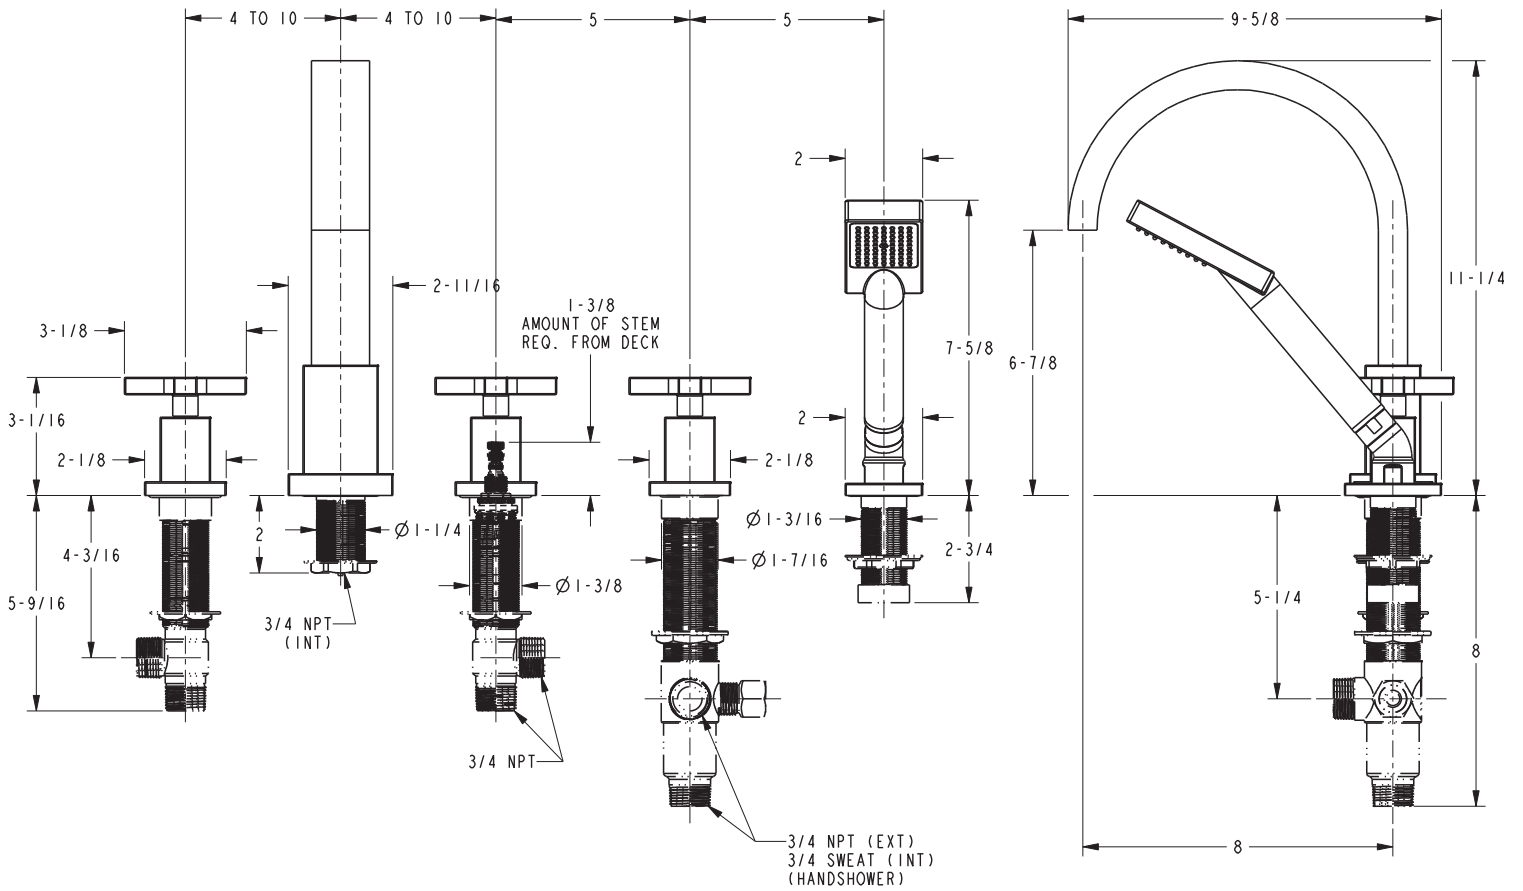

**Features**

- Solid brass construction
- ADA compliant contemporary cross handles
- 6-7/8" (17.5 cm) spout height at outlet
- 8" (20.3 cm) spout reach (c-c)
- 1.8 gallons (6.7 liters) per minute handshower maximum flow rate
- Intended for use with Newport Brass rough valve kit (Required Accessory) which incorporates the following:
  - Brass valve bodies and quick-connect spout fitting
  - Quarter-turn washerless ceramic disc 3/4" valve cartridges
  - Diverter valve and hoses as needed for handshower

**Required Accessory:** Trim, above, and Rough Valve Kit, below, must both be specified

Application	Deck Tub Valve
Description	3-Valve Assembly With Quick Connect Spout Adapter
Inlet/Outlet	3/4"
Part Number	1-666
Image	

**Product Specification:** Add "Color / Finish" suffix to Model number, below.

The Roman Tub with Handshower Deck Trim shall be made of solid brass construction. Roman Tub with Handshower Deck Trim shall incorporate ADA compliant contemporary cross handles. Product shall incorporate a 6-7/8" (17.5 cm) spout height at outlet and a 8" (20.3 cm) spout reach (c-c). Product shall feature a solid brass handshower with a 1.8 gallons (6.7 liters) per minute maximum flow rate. Rough valve kit shall incorporate brass valve bodies with quarter-turn washerless ceramic disc 3/4" valve cartridges, a quick-connect spout fitting and a diverter valve with hoses as needed for handshower. Roman Tub with Handshower Deck Trim shall be Newport Brass Model 3-2067/\_\_\_\_\_ and Newport Brass rough valve kit shall be 1-666.

## PRODUCT DIMENSIONS *(Units are in inches)*