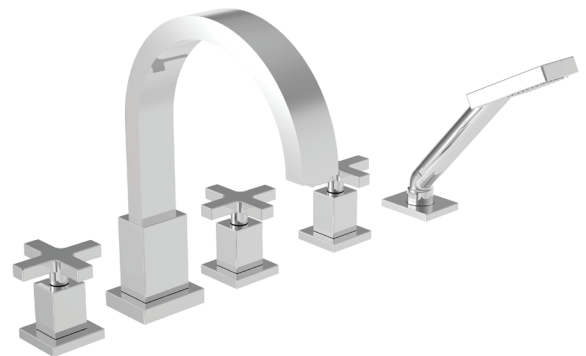

Features

- Solid brass construction
- ADA compliant contemporary cross handles
- 6-7/8" (17.5 cm) spout height at outlet
- 8" (20.3 cm) spout reach (c-c)
- 1.8 gallons (6.7 liters) per minute handshower maximum flow rate
- Intended for use with Newport Brass rough valve kit (Required Accessory) which incorporates the following:
  - Brass valve bodies and quick-connect spout fitting
  - Quarter-turn washerless ceramic disc 3/4" valve cartridges
  - Diverter valve and hoses as needed for handshower

Roman Tub with Handshower Deck Trim

3-2067

Codes / Standards Compliance

Meets or exceeds the following at date of manufacture:

- ASME A112.18.1/CSA B125.1
- IAPMO/cUPC
- IPC
- ADA
- ICC/ANSI A117.1
- EPA Watersense
- All applicable US Federal and State material regulations

Colors / Finishes

- 10B: Oil Rubbed Bronze
- 15: Polished Nickel
- 15S: Satin Nickel - PVD
- 26: Polished Chrome
- Other: Refer to the Newport Brass catalog for additional color/finish options.

Specified Model

Model	Description	Colors | Finishes
3-2067	Roman Tub with Handshower Deck Trim	☐ 10B ☐ 15 ☐ 15S ☐ 26 ☐ Other

Required Accessory: Trim, above, and Rough Valve Kit, below, must both be specified

Application	Deck Tub Valve
Description	3-Valve Assembly With Quick Connect Spout Adapter
Inlet/Outlet	3/4"
Part Number	1-666
Image	

Product Specification: Add "Color / Finish" suffix to Model number, below.

The Roman Tub with Handshower Deck Trim shall be made of solid brass construction. Roman Tub with Handshower Deck Trim shall incorporate ADA compliant contemporary cross handles. Product shall incorporate a 6-7/8" (17.5 cm) spout height at outlet and a 8" (20.3 cm) spout reach (c-c). Product shall feature a solid brass handshower with a 1.8 gallons (6.7 liters) per minute maximum flow rate. Rough valve kit shall incorporate brass valve bodies with quarter-turn washerless ceramic disc 3/4" valve cartridges, a quick-connect spout fitting and a diverter valve with hoses as needed for handshower. Roman Tub with Handshower Deck Trim shall be Newport Brass Model 3-2067/_____ and Newport Brass rough valve kit shall be 1-666.