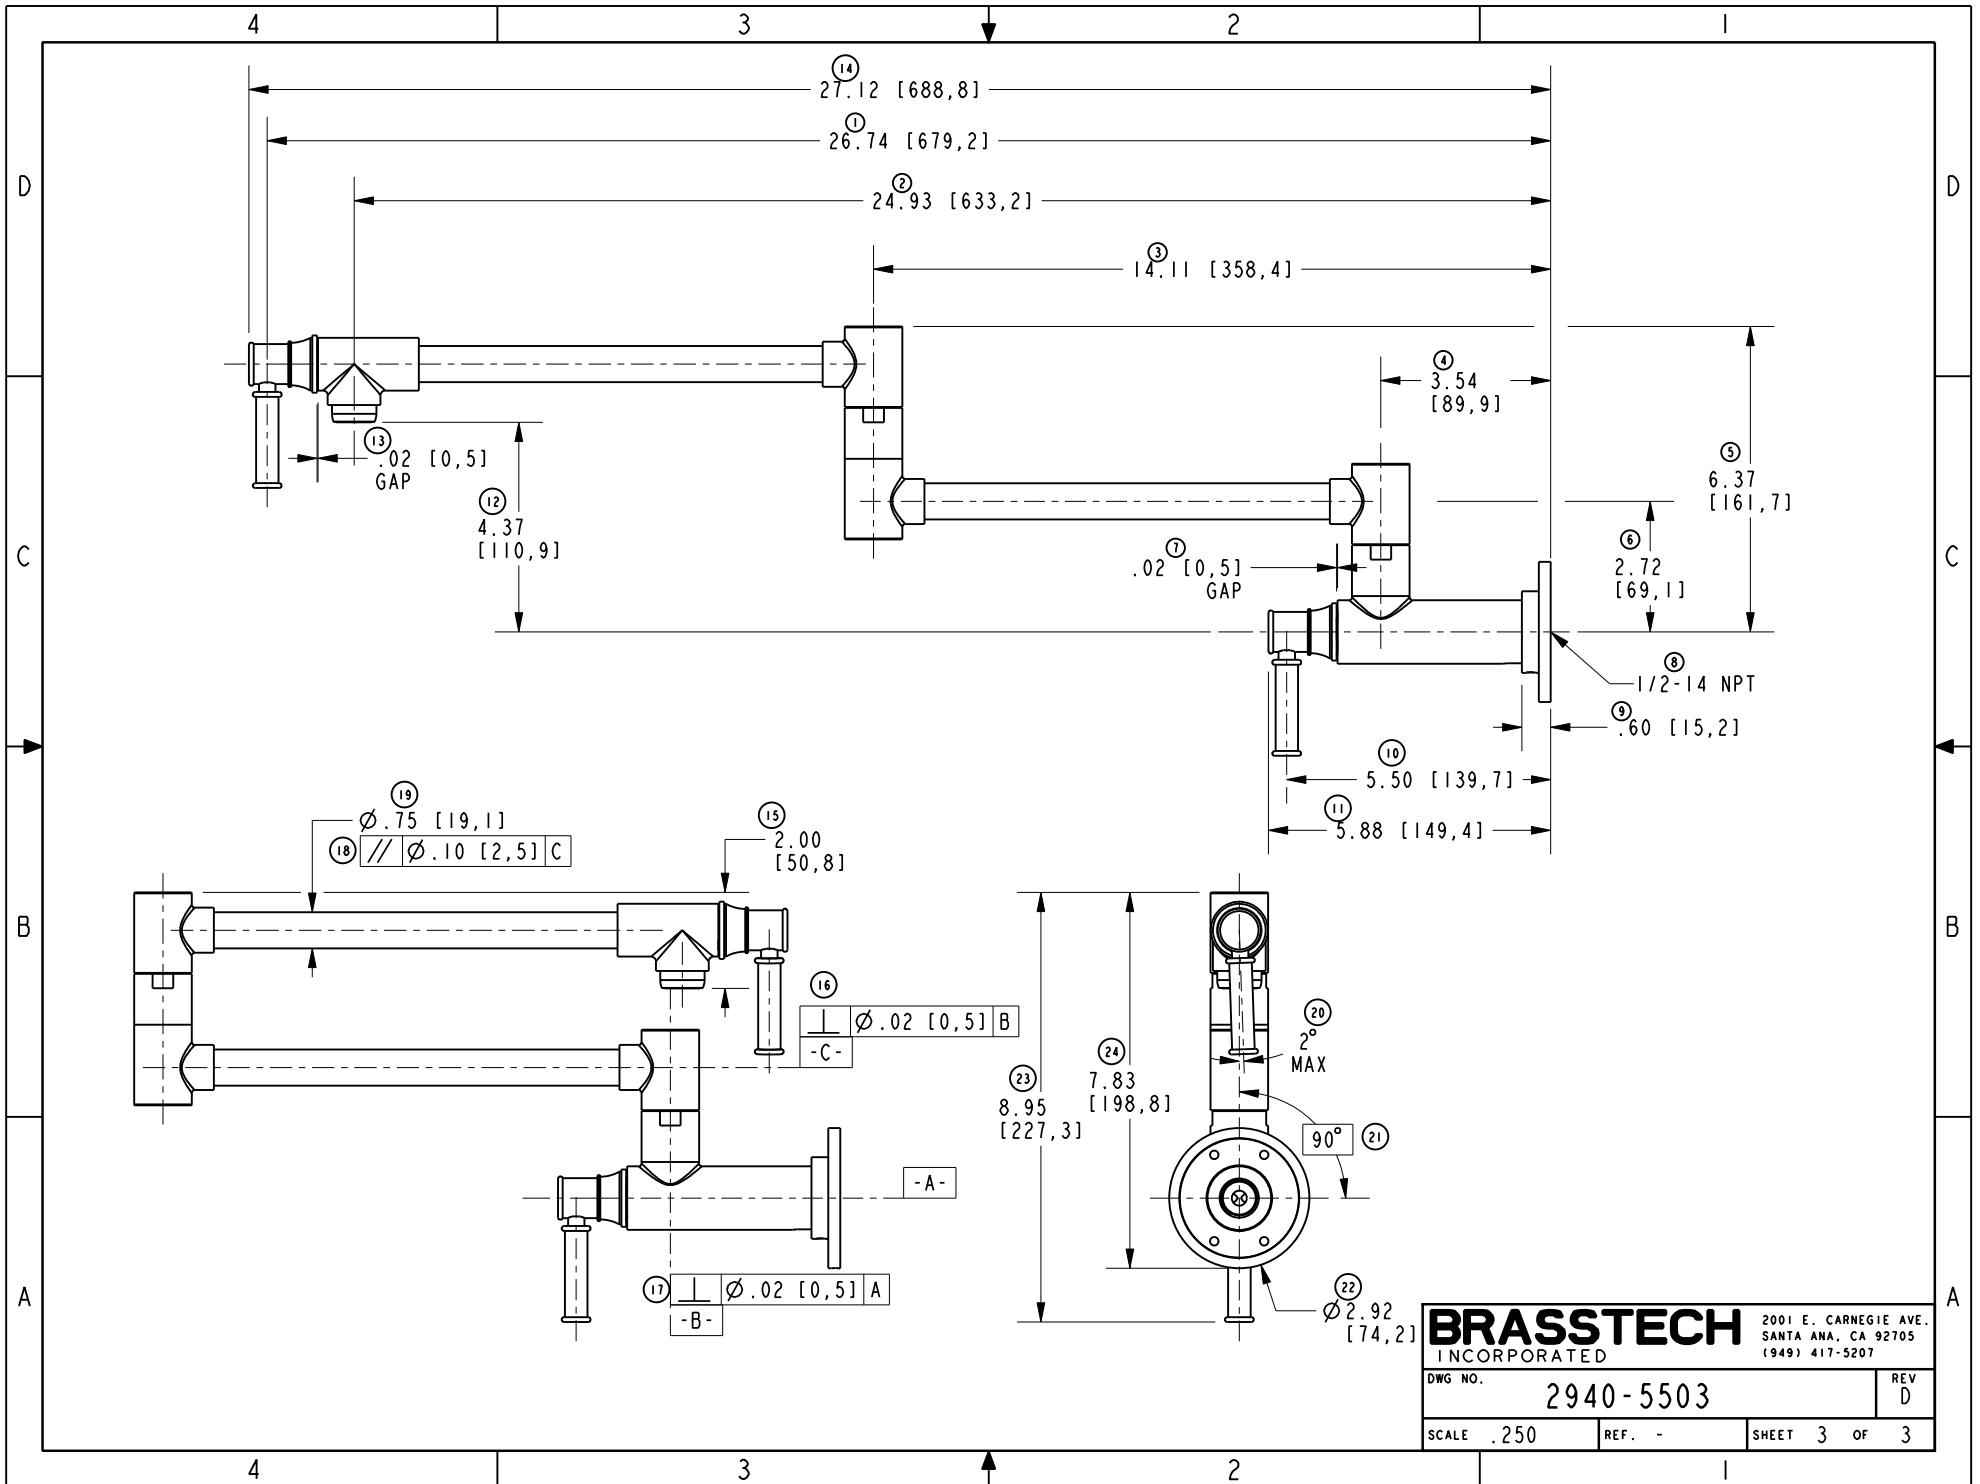

BRASSTECH		2001 E. CARNEGIE AVE.
INCORPORATED		SANTA ANA, CA 92705
		(949) 417-5207
DWG NO.	2940-5503	REV D
SCALE .300	REF. -	SHEET 2 OF 3

BRASSTECH		2001 E. CARNEGIE AVE. SANTA ANA, CA 92705 (949) 417-5207	
DWG NO.	2940-5503	REV D	
SCALE .250	REF. -	SHEET 3 OF 3	