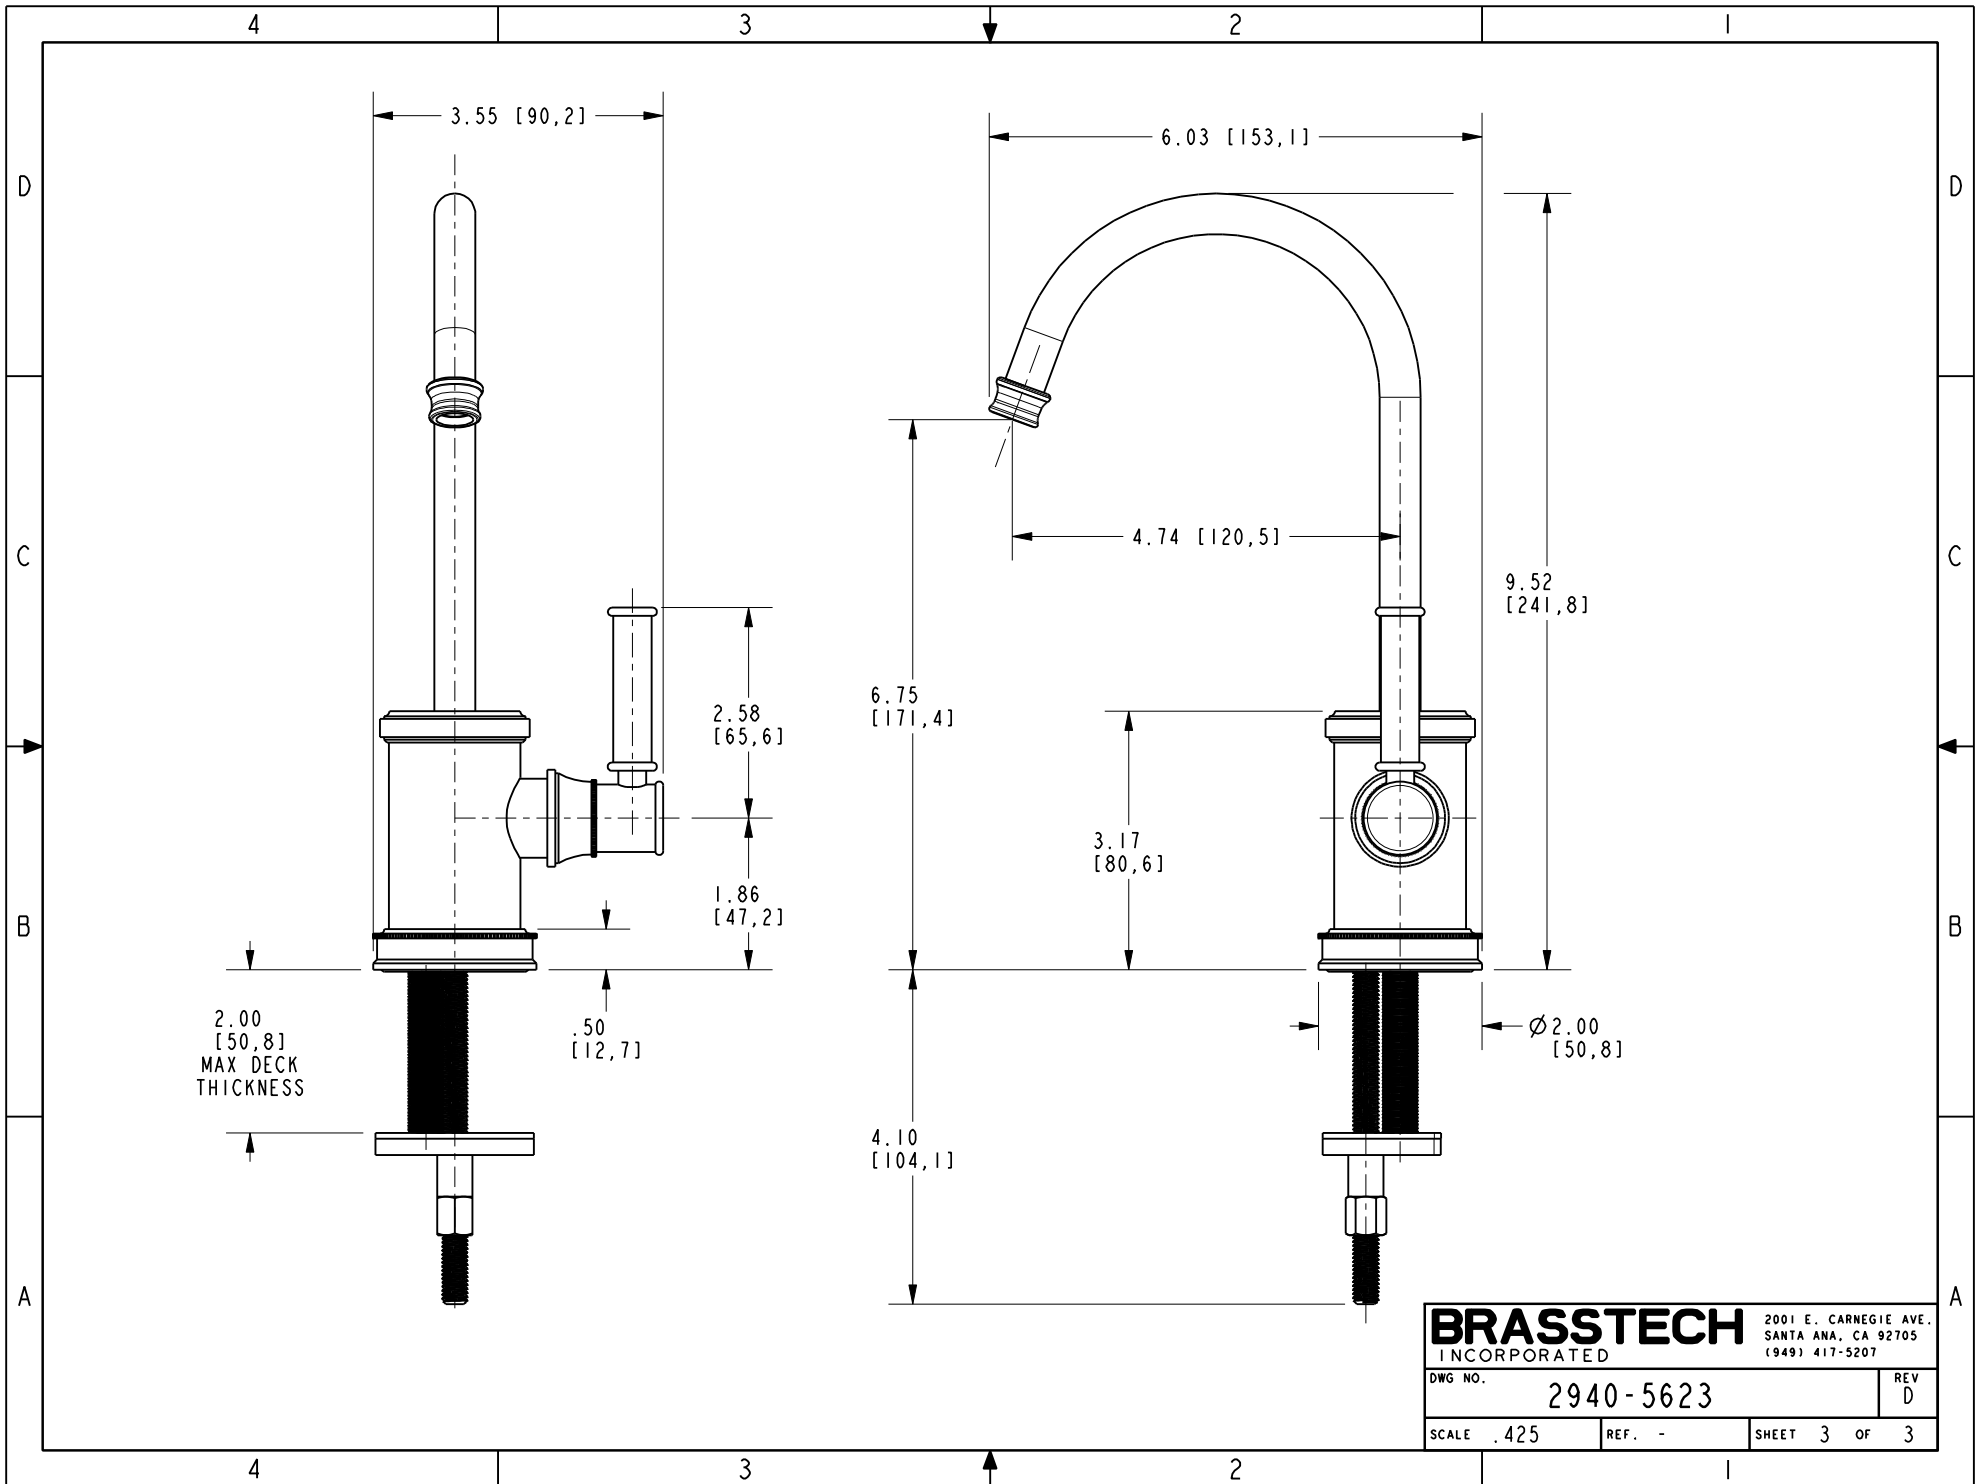

BRASSTECH		2001 E. CARNEGIE AVE. SANTA ANA, CA 92705 (949) 417-5207
DWG NO.	2940-5623	REV D
SCALE .325	REF. -	SHEET 2 OF 3

BRASSTECH		2001 E. CARNEGIE AVE. SANTA ANA, CA 92705 (949) 417-5207	
DWG NO.	2940-5623	REV	D
SCALE	.425	REF.	-
		SHEET	3 OF 3