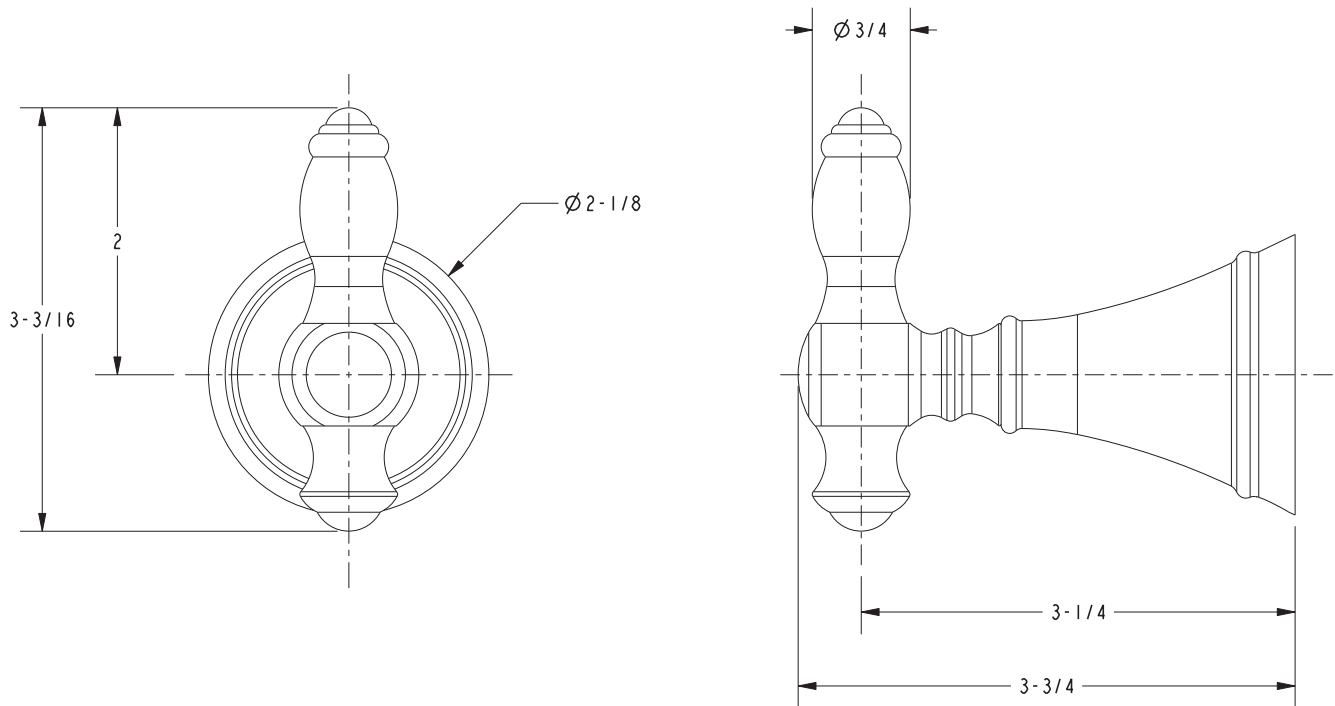

**Features**

- Solid metal construction
- Complement Newport 365 Fairlynn product series

**Robe Hook**  
**80-12**

**Codes / Standards Compliance**

Meets or exceeds the following at date of manufacture:

- All applicable US Federal and State material regulations

**Product Specification**   Add "Length Indicator and Color / Finish" suffix to Model number, below.

The Single Robe Hook shall be made of solid metal construction. Single Robe Hook shall complement Newport 365 Fairlynn product series. Single Robe Hook shall be Newport Brass Model 80-12/\_\_\_\_\_.

## PRODUCT DIMENSIONS *(Units are in inches)*

**Newport 365 Robe Hook**  
**80-12**

**NEWPORT BRASS**  
Flawless Beauty. From Faucet to Finish.™