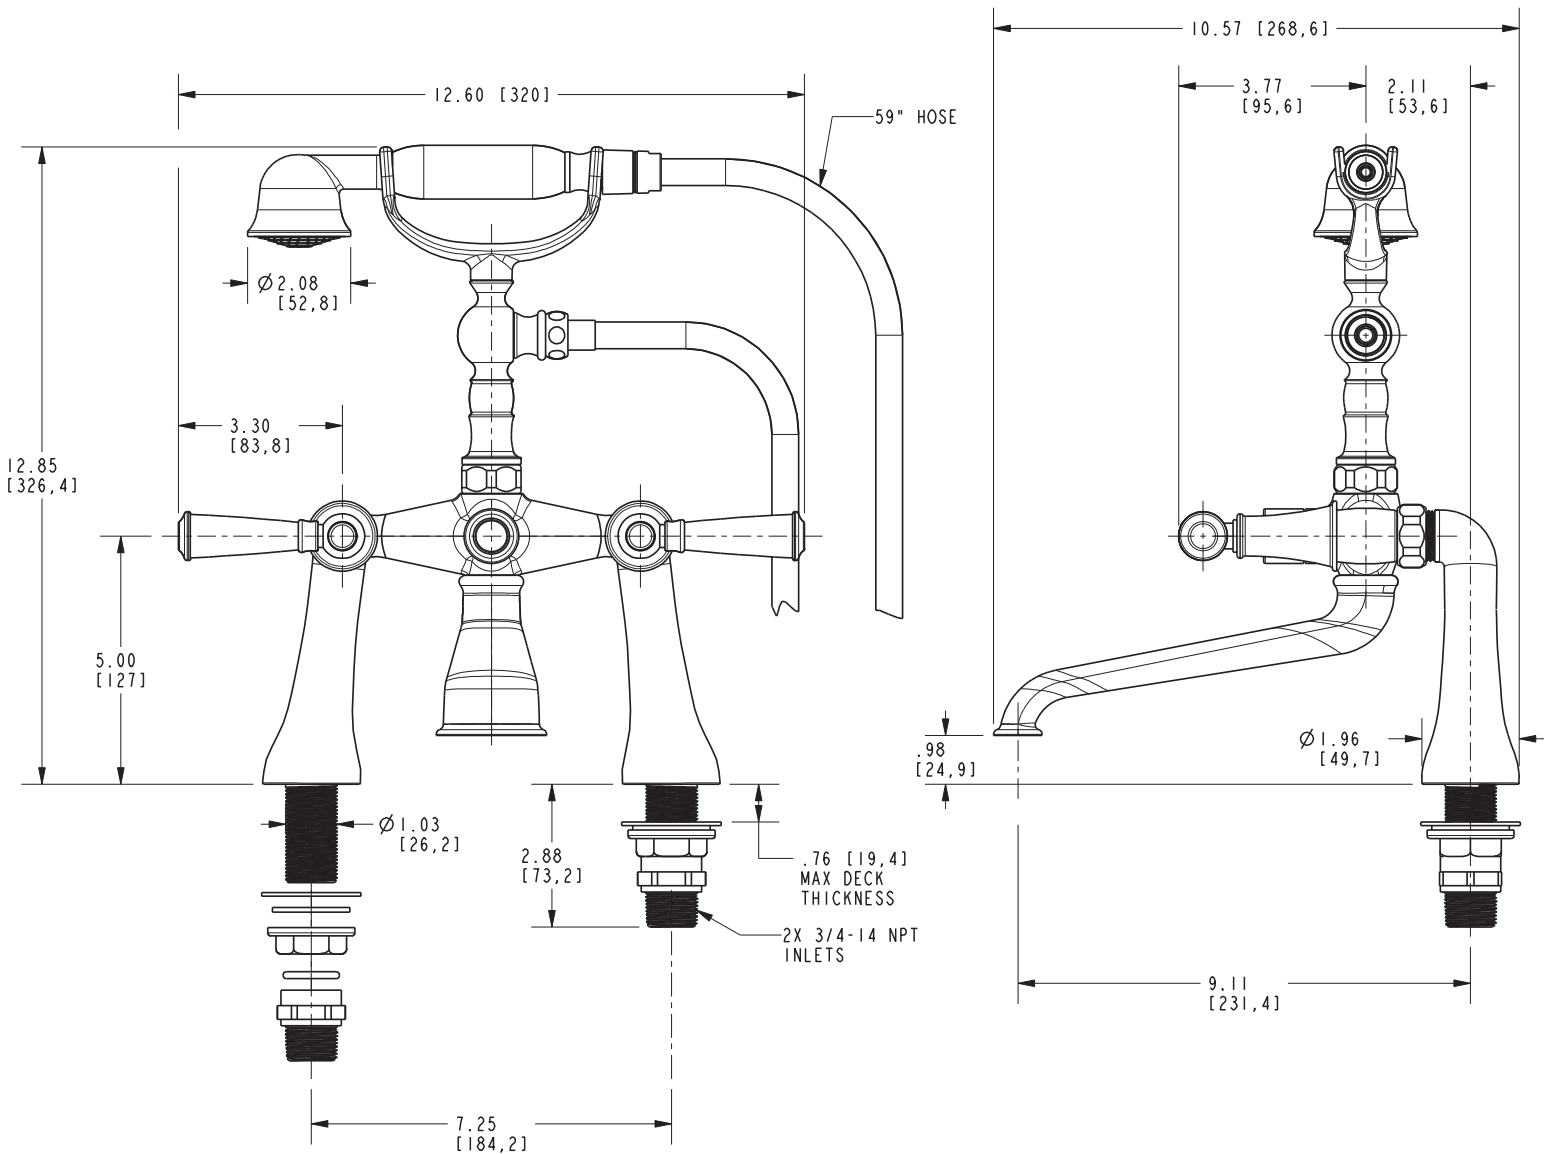

### Features

- Solid brass construction
- Quarter-turn washerless ceramic disc valve cartridges
- 3/4" NPT hot and cold inlet fittings
- 9.11" (23.1 cm) tub spout reach from inlet fittings (c-c)
- 2.08" (5.3 cm) handshower diameter
- For deck-mounted configurations
- ADA Complaint (Handles Only)
- 1.8 GPM (6.8 LPM) Max, Handshower Only

### Product Specification Add "Color / Finish" suffix to Model number, below.

The Exposed Tub and Handshower Set shall be made of solid brass construction and incorporate quarter-turn washerless ceramic disc valve cartridges. Exposed Tub and Handshower Set shall incorporate a push button diverter and ADA complaint lever handles. Product shall be designed for deck-mounted configurations. Product shall have a 9.11" (23.1 cm) tub spout reach (c-c) and 3/4" NPT deck-mounted hot/cold inlet fittings. Product shall feature a solid brass handshower having a diameter of 2.08" (5.3 cm) and a 1.8 gallons (6.7 liters) per minute maximum flow rate. Exposed Tub and Handshower Set shall be Newport Brass Model 2400-4273/\_\_\_\_\_.

## PRODUCT DIMENSIONS *(Units are in inches)*

Product Dimensions are provided for reference only. For specific product installation guidelines, please reference the Installation Instructions of the product being installed.

### Alyesbury Tub and Handshower Set 2400-4273